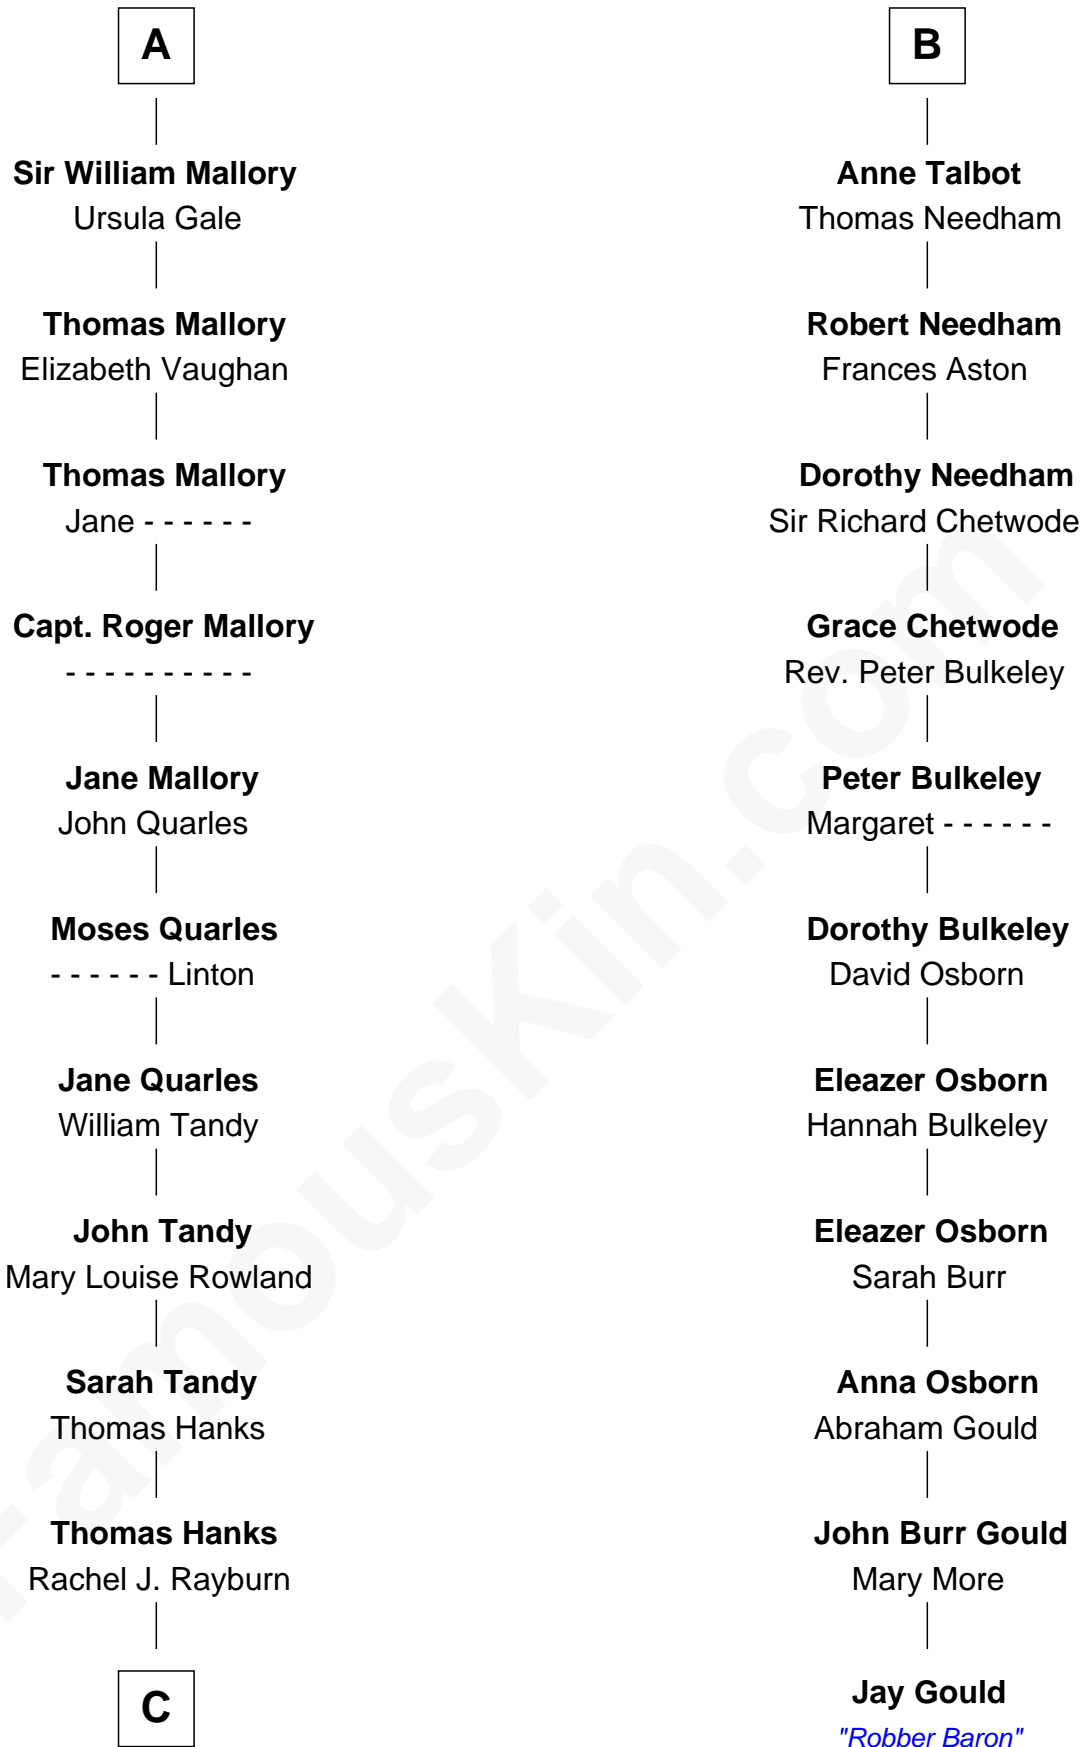

FamousKin.com Relationship Chart of

Tom Hanks

Movie Actor

17th cousin 3 times removed of

Jay Gould

American Railroad "Robber Baron"

Edmund Fitzalan

Alice de Warenne

C

—
Daniel Boone Hanks
Mary Catherine Mefford

—
Ernest Buel Hanks
Gladys Hilda Ball

—
Amos Mefford Hanks
Janet Marylyn Frager

—
Tom Hanks
Movie Actor

FamousKin.com