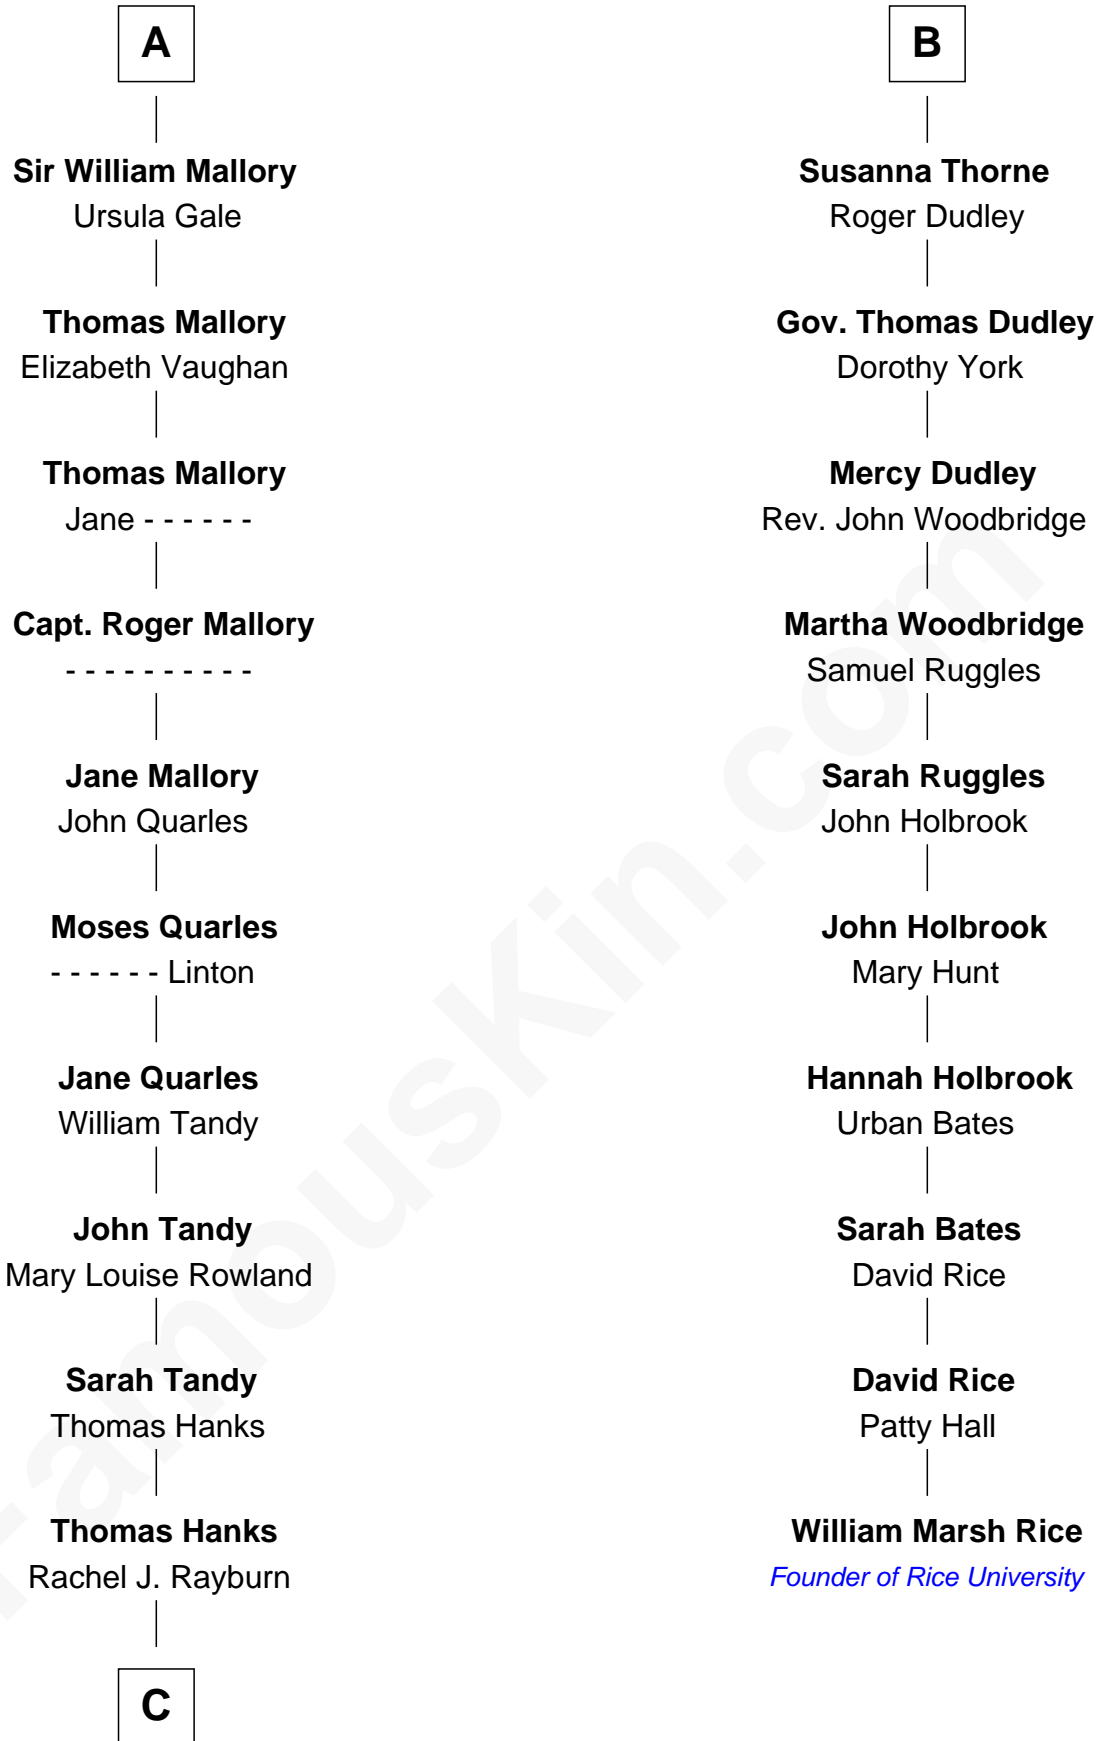

# FamousKin.com Relationship Chart of

**Tom Hanks**

*Movie Actor*

16th cousin 4 times removed of

**William Marsh Rice**

*Founder of Rice University*

**Sir John Grey**

Avice Marmion

**C**

—  
**Daniel Boone Hanks**  
Mary Catherine Mefford

—  
**Ernest Buel Hanks**  
Gladys Hilda Ball

—  
**Amos Mefford Hanks**  
Janet Marylyn Frager

—  
**Tom Hanks**  
*Movie Actor*

FamousKin.com