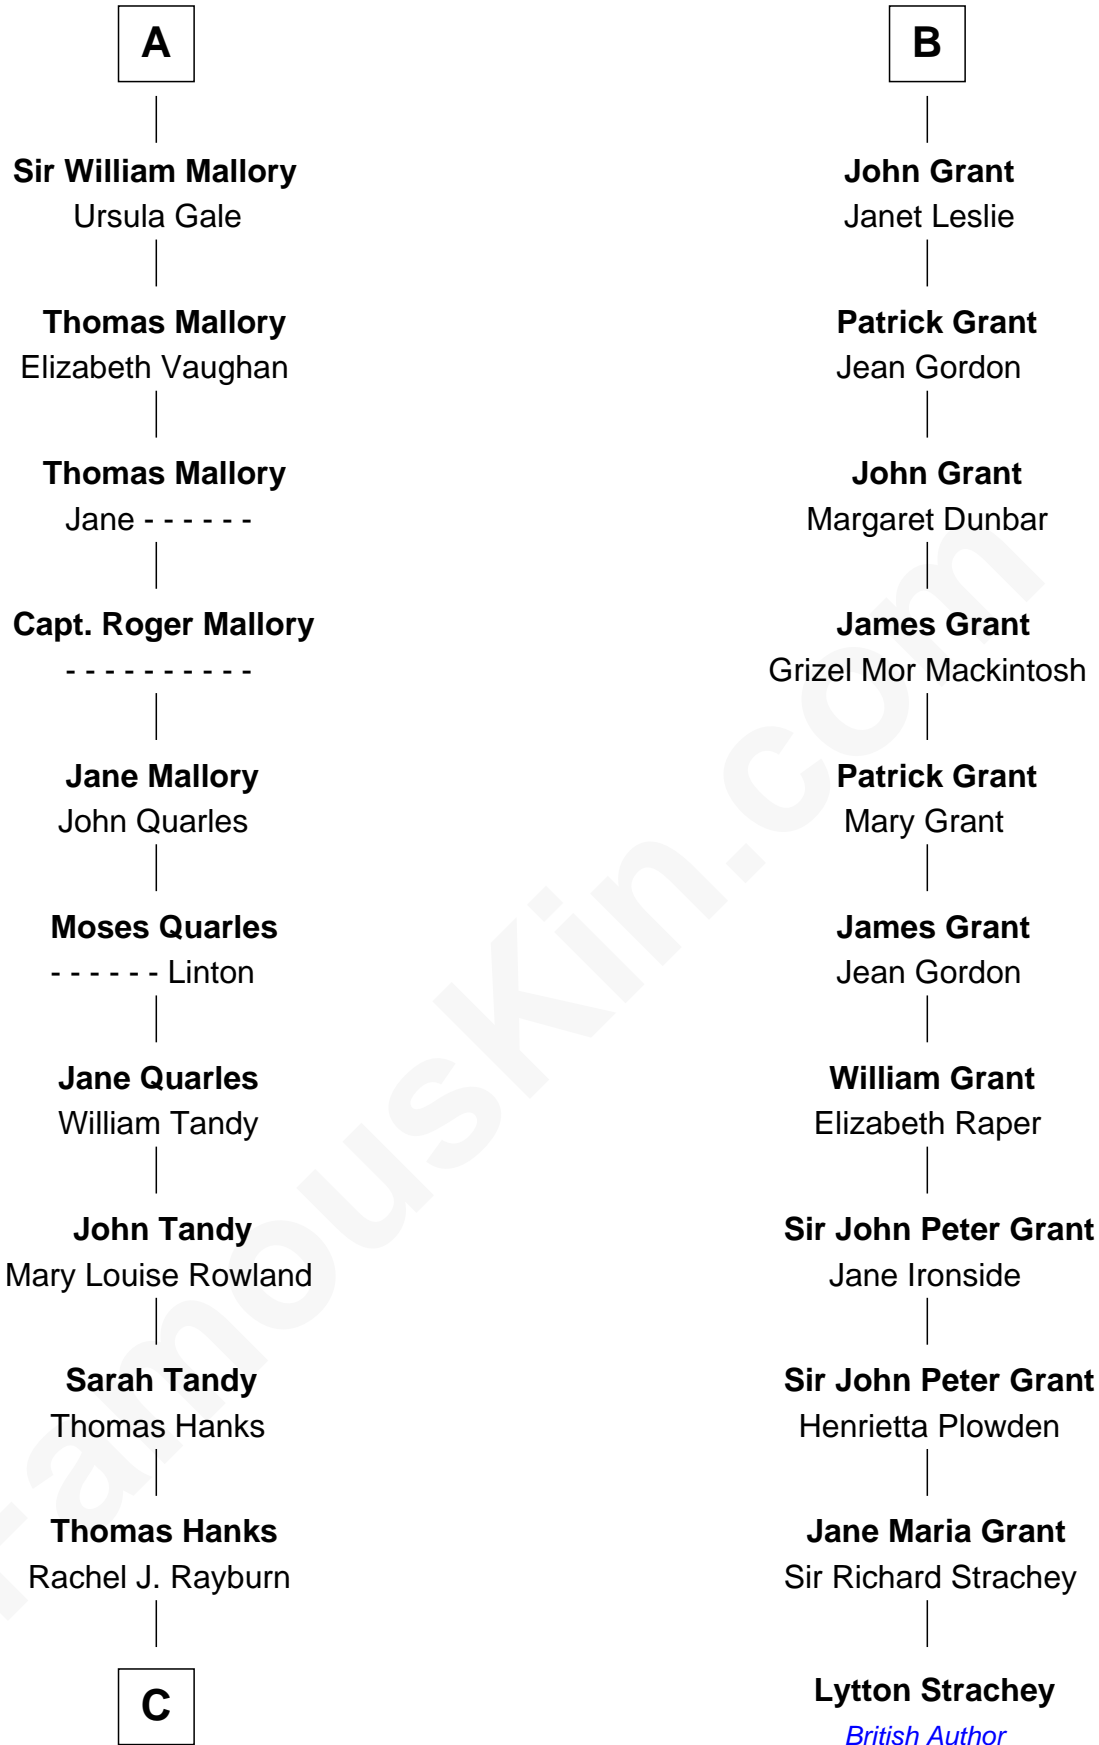

FamousKin.com Relationship Chart of

Tom Hanks
Movie Actor

17th cousin 3 times removed of

Lytton Strachey

Author and Co-Founder of Bloomsbury Group

Edmund Fitzalan
Alice de Warenne

C

—
Daniel Boone Hanks
Mary Catherine Mefford

—
Ernest Buel Hanks
Gladys Hilda Ball

—
Amos Mefford Hanks
Janet Marylyn Frager

—
Tom Hanks
Movie Actor

FamousKin.com