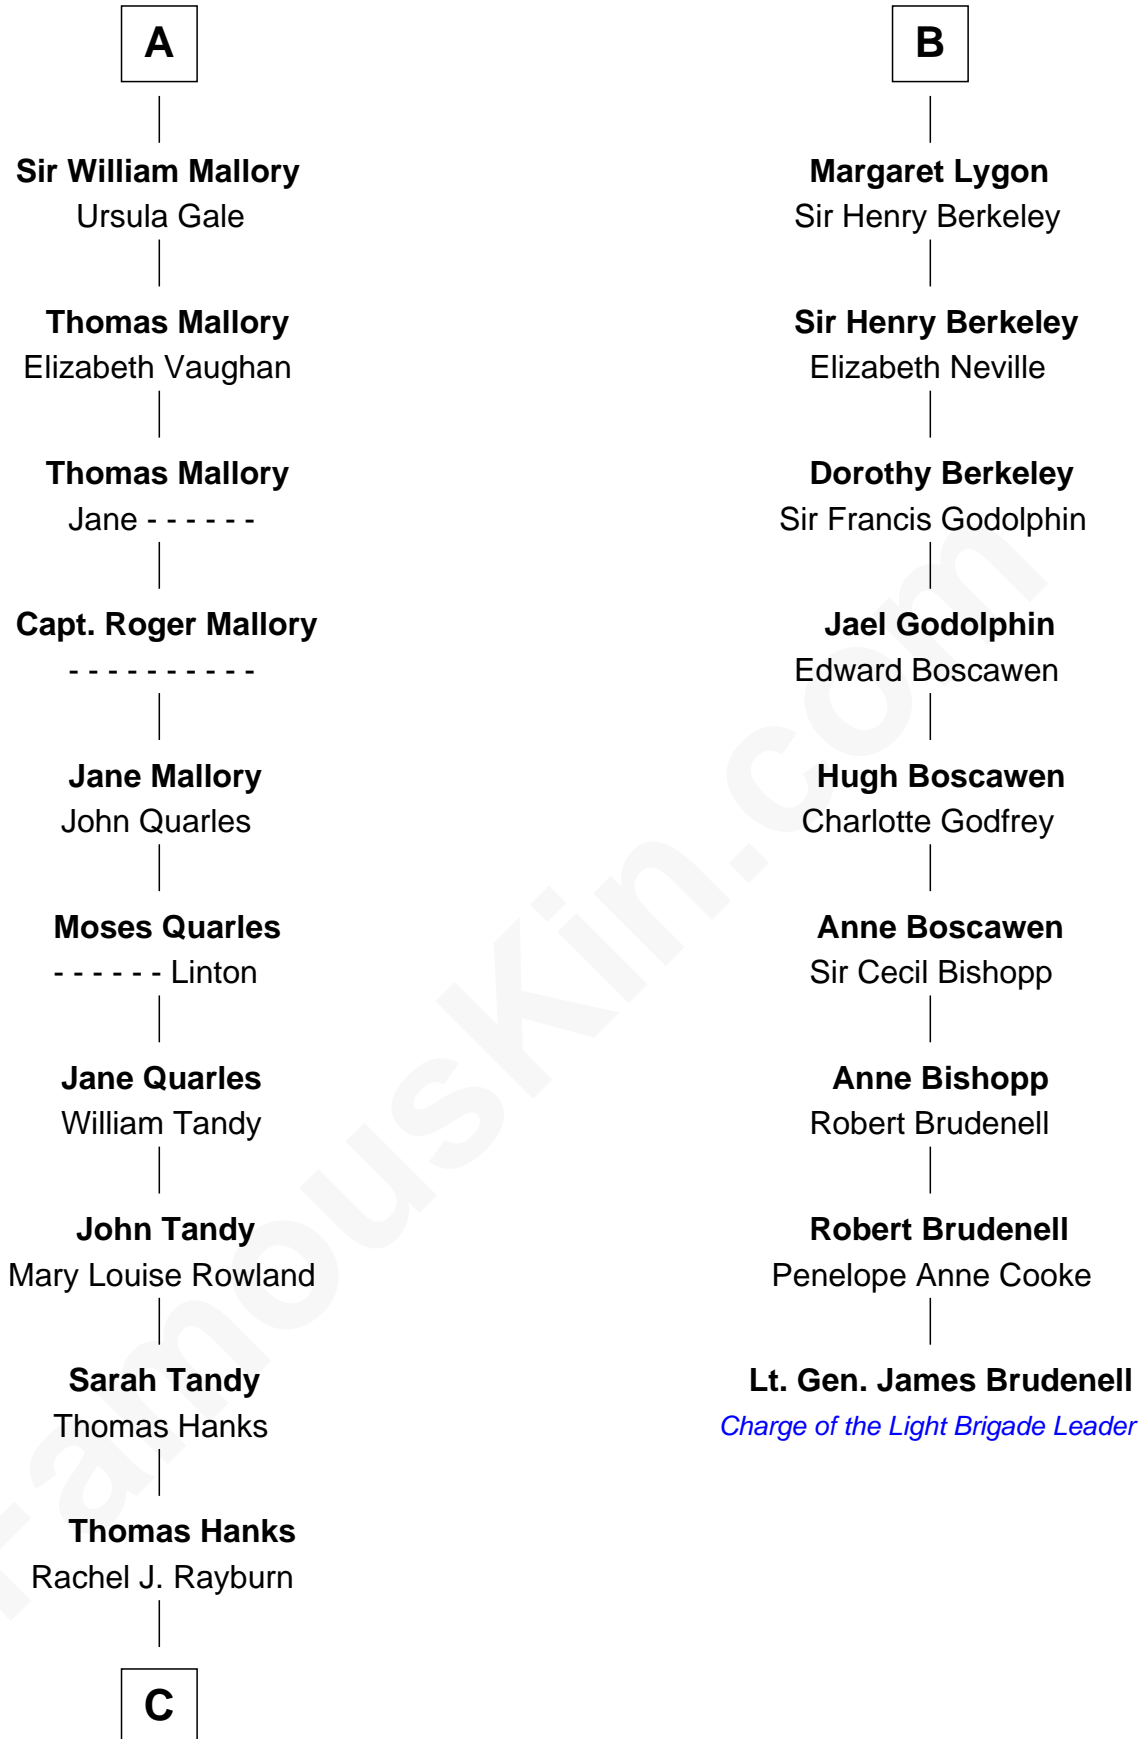

FamousKin.com Relationship Chart of

Tom Hanks

Movie Actor

15th cousin 5 times removed of

Lt. Gen. James Brudenell

Leader of the "Charge of the Light Brigade"

Edmund Fitzalan

Alice de Warenne

C

—
Daniel Boone Hanks
Mary Catherine Mefford

—
Ernest Buel Hanks
Gladys Hilda Ball

—
Amos Mefford Hanks
Janet Marylyn Frager

—
Tom Hanks
Movie Actor

FamousKin.com