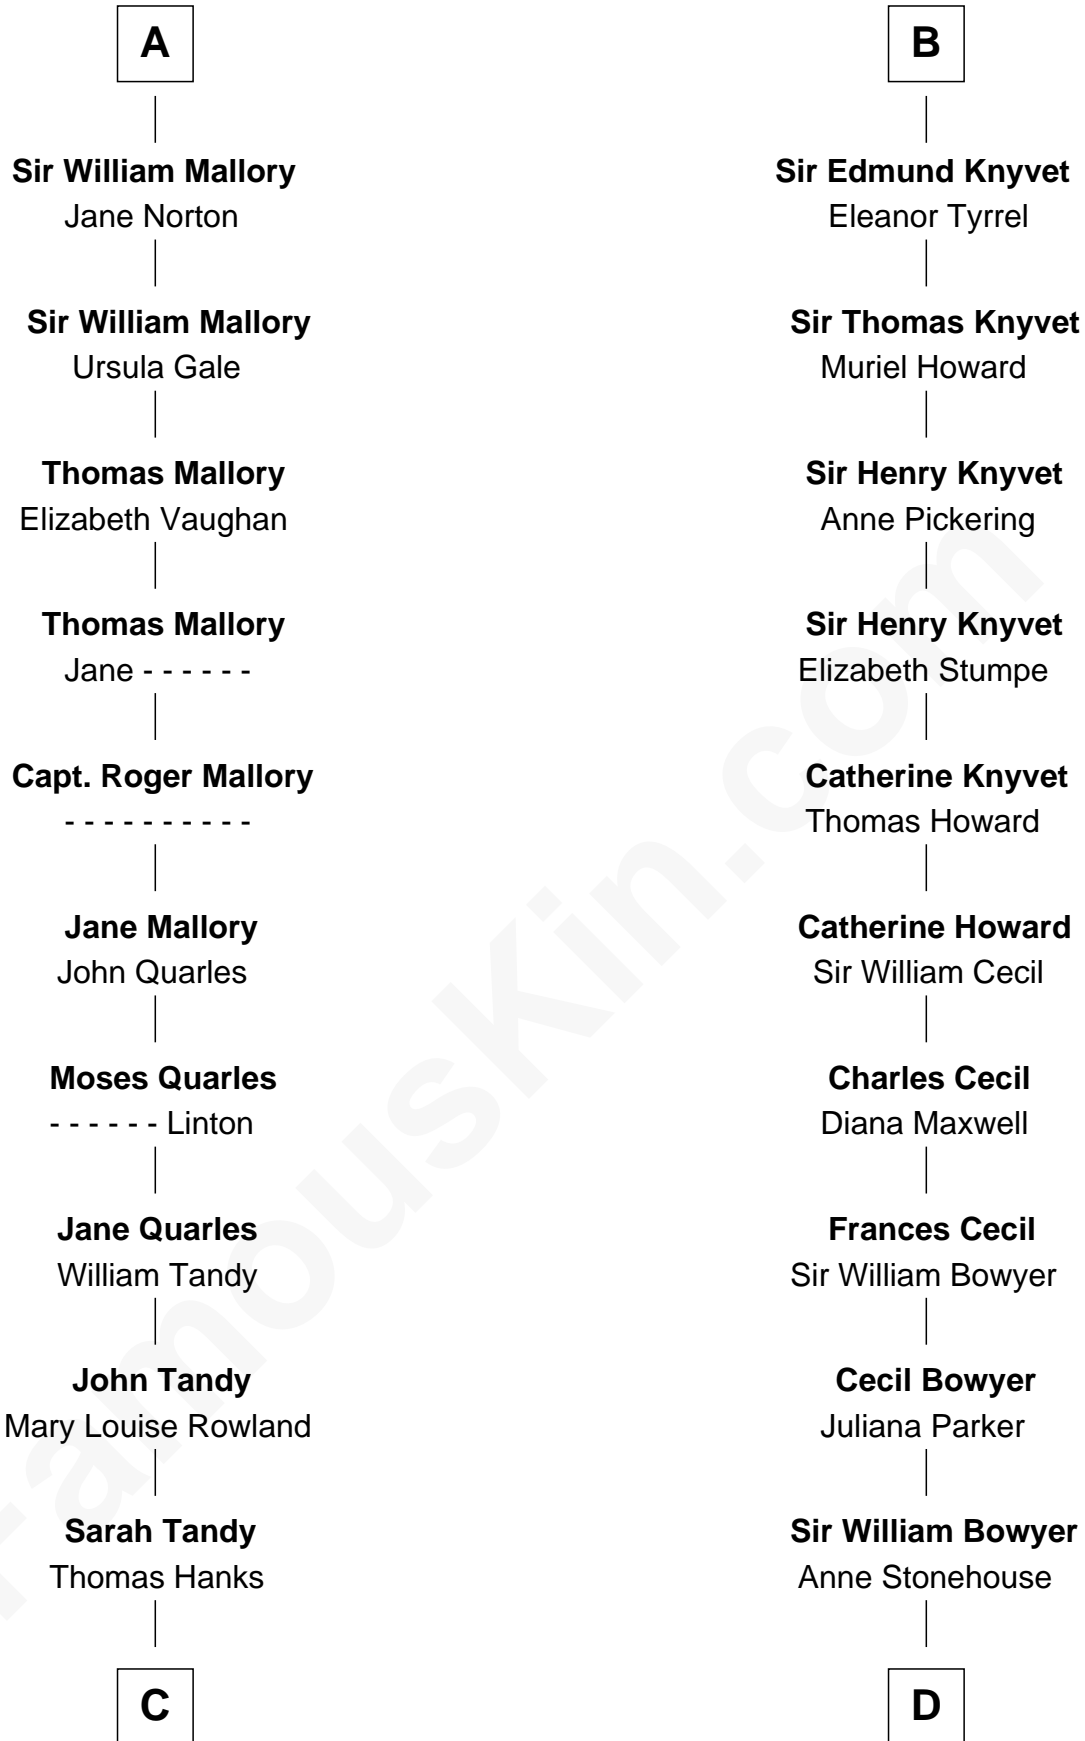

**FamousKin.com**  
**Relationship Chart of**  
**Tom Hanks**  
*Movie Actor*

19th cousin 2 times removed of

**Lt. Gen. James Brudenell**  
*Leader of the "Charge of the Light Brigade"*

**Sir John Marmion**  
 Maud de Furnival

**C**

**Thomas Hanks**  
Rachel J. Rayburn

**Daniel Boone Hanks**  
Mary Catherine Mefford

**Ernest Buel Hanks**  
Gladys Hilda Ball

**Amos Mefford Hanks**  
Janet Marylyn Frager

**Tom Hanks**  
*Movie Actor*