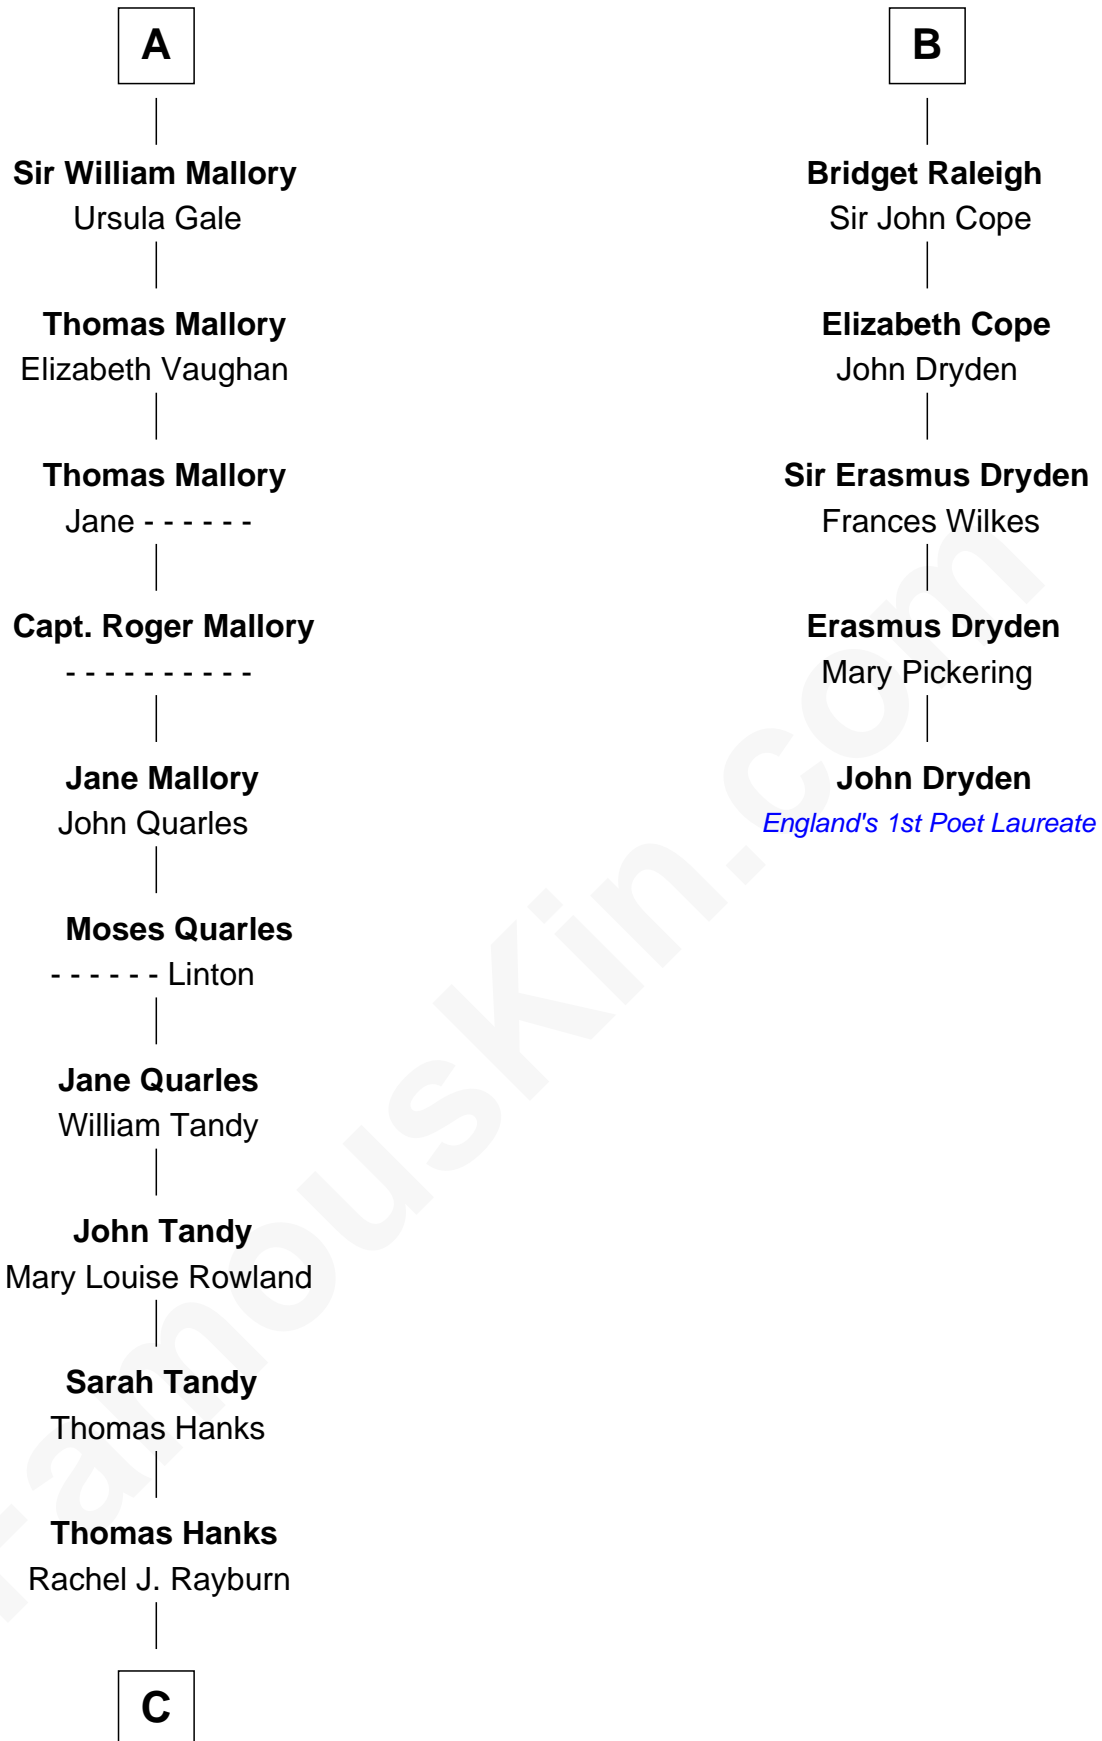

# FamousKin.com Relationship Chart of

**Tom Hanks**

*Movie Actor*

11th cousin 9 times removed of

**John Dryden**

*England's First Poet Laureate*

**Edmund Fitzalan**

Alice de Warenne

**Joan Constable**

Sir William Mallory

**Sir John Mallory**

Margaret Thwaites

**Sir William Mallory**

Jane Norton

**A**

**Mary Fitzalan**

John le Strange

**Ankaret le Strange**

Sir Richard Talbot

**Mary Talbot**

Sir Thomas Greene

**Sir Thomas Greene**

Phillippa Ferrers

**Elizabeth Greene**

William Raleigh

**Sir Edward Raleigh**

Margaret Verney

**Sir Edward Raleigh**

Anne Chamberlayne

**B**

**C**

—  
**Daniel Boone Hanks**  
Mary Catherine Mefford