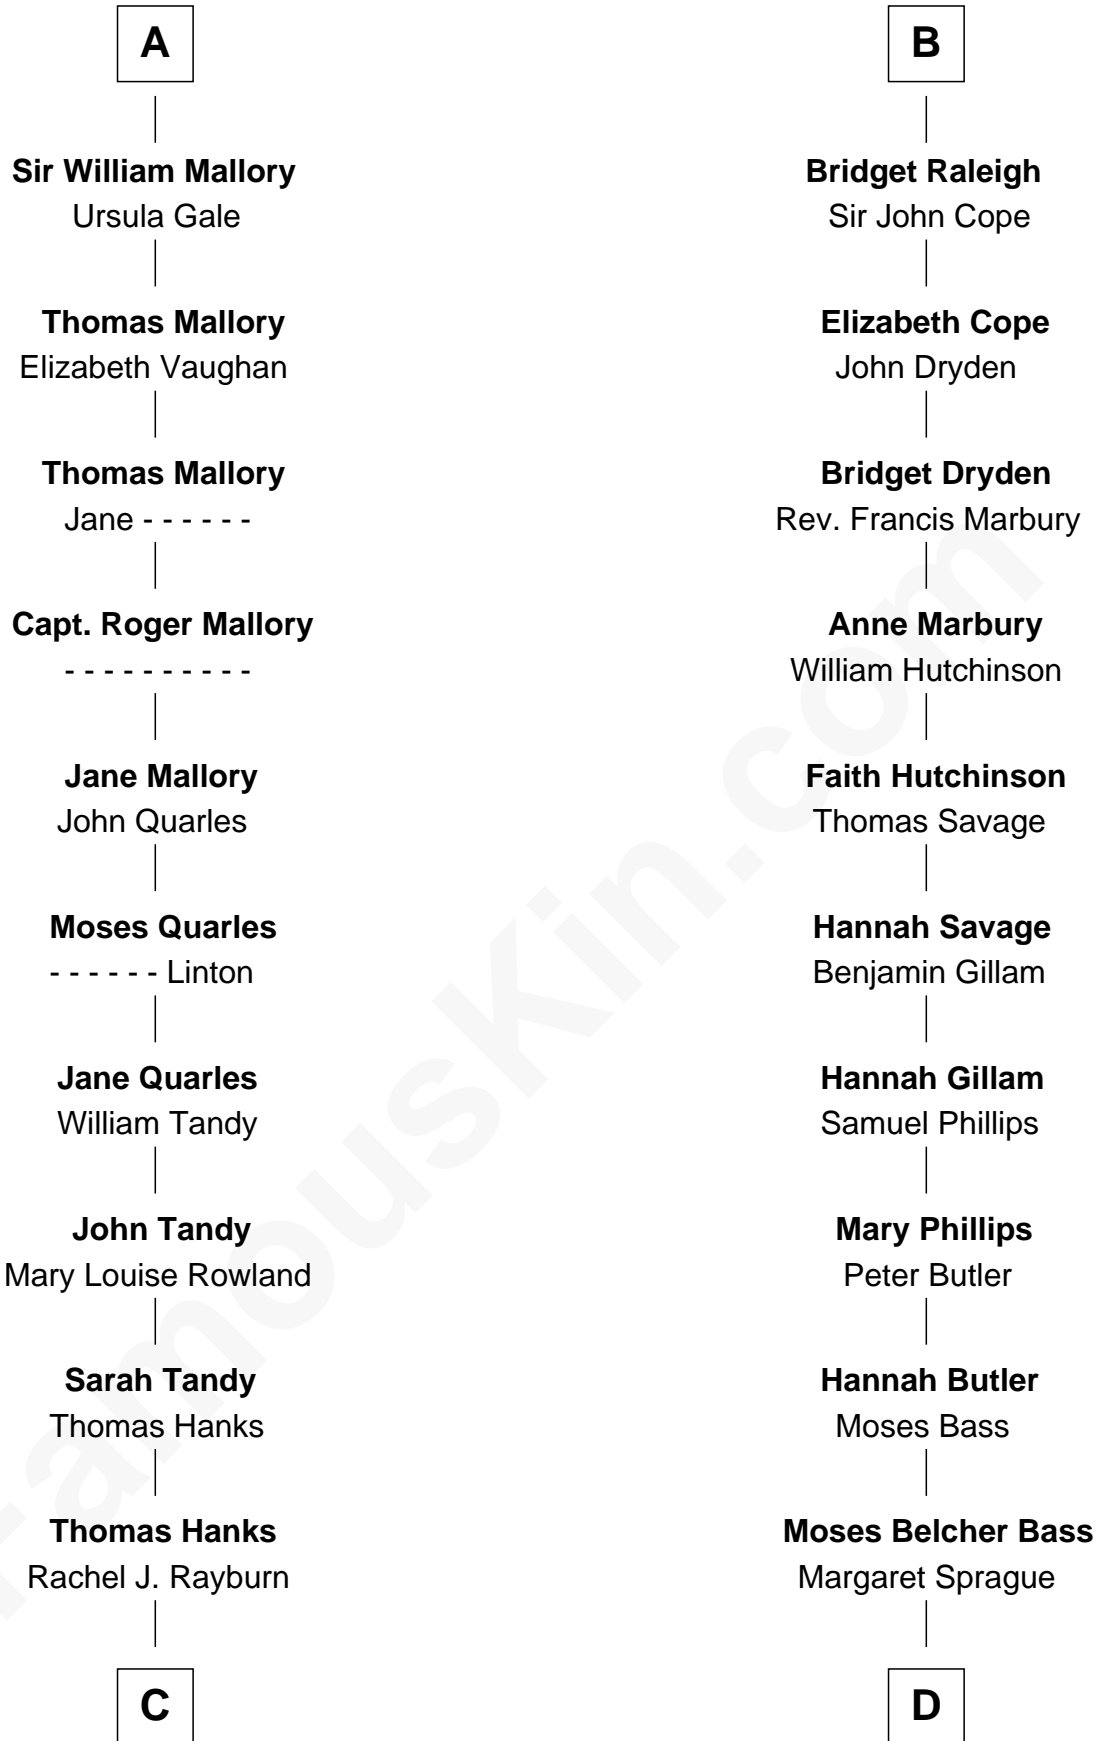

FamousKin.com Relationship Chart of

Tom Hanks

Movie Actor

20th cousin 1 time removed of

Erskine Childers

4th President of Ireland

Edmund Fitzalan

Alice de Warenne

Joan Constable

Sir William Mallory

Sir John Mallory

Margaret Thwaites

Sir William Mallory

Jane Norton

A

Mary Fitzalan

William Raleigh

Sir Edward Raleigh

Margaret Verney

Sir Edward Raleigh

Anne Chamberlayne

B

C

Daniel Boone Hanks
Mary Catherine Mefford

Ernest Buel Hanks
Gladys Hilda Ball

Amos Mefford Hanks
Janet Marylyn Frager

Tom Hanks
Movie Actor

D

Mary Butler Bass
Elisha Smith

Cordelia Miller Smith
William Robert Pearmain

Margaret Cushing Pearmain
Dr. Hamilton Osgood