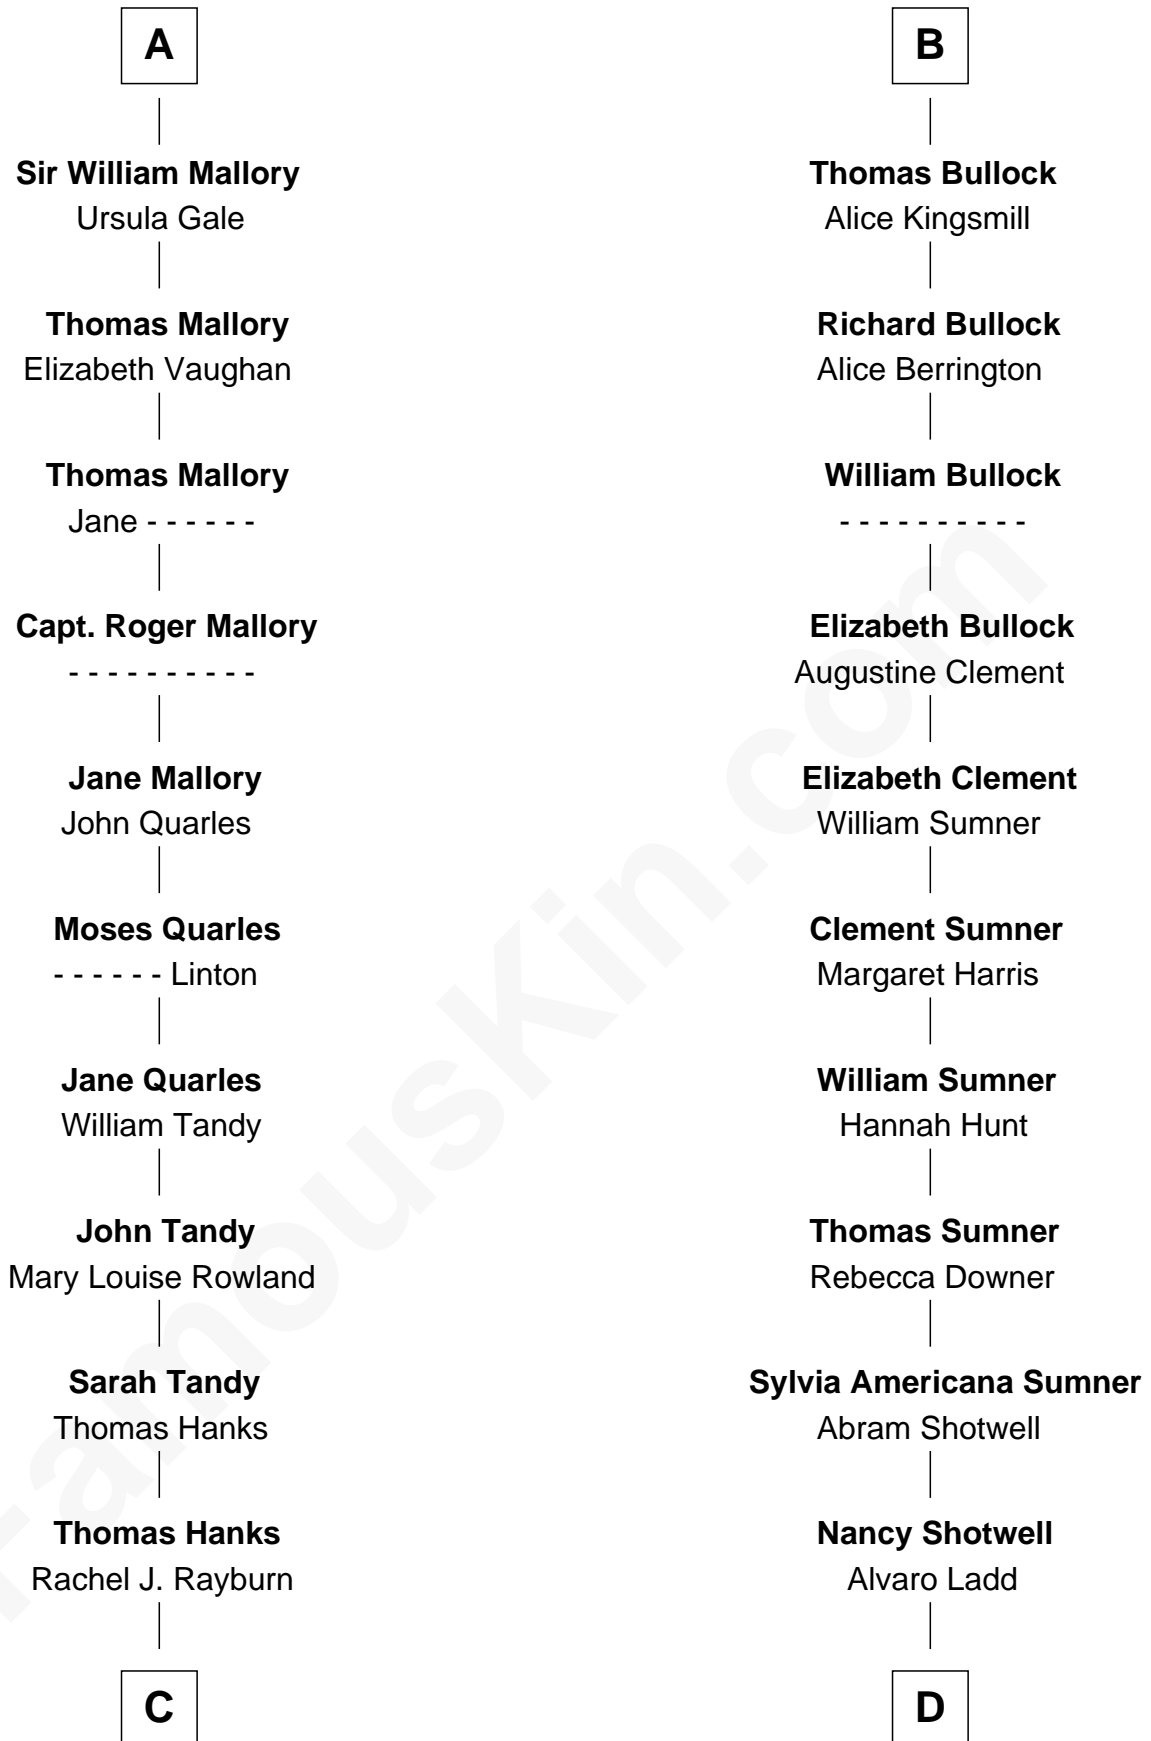

FamousKin.com Relationship Chart of

Tom Hanks

Movie Actor

19th cousin 1 time removed of

Alan Ladd

Movie Actor

Edmund Fitzalan

Alice de Warenne

FamousKin.com