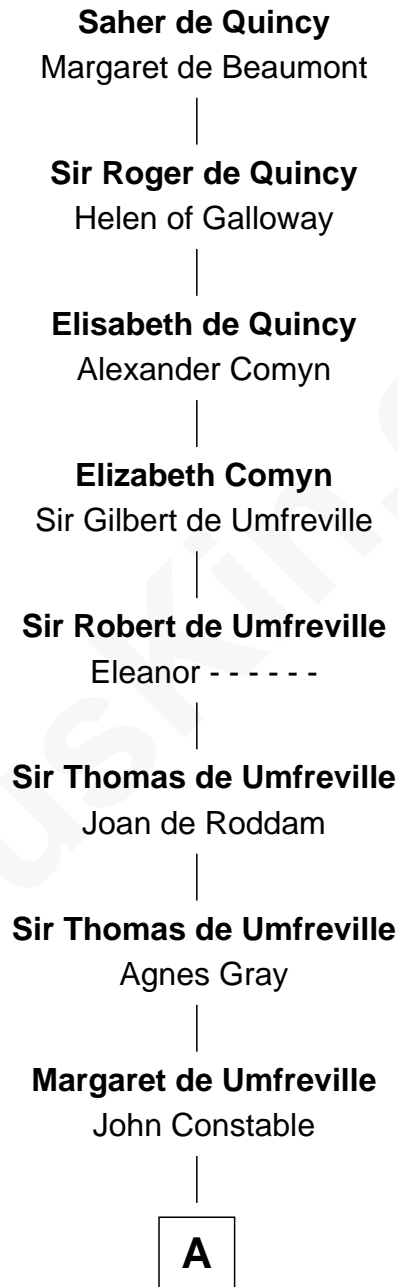

FamousKin.com Relationship Chart of

Tom Hanks

Movie Actor

23rd Great-grandson of

Saher de Quincy

Magna Carta Surety

A

Sir John Constable

Lora FitzHugh

Joan Constable

Sir William Mallory

Sir John Mallory

Margaret Thwaites

Sir William Mallory

Jane Norton

Sir William Mallory

Ursula Gale

Thomas Mallory

Elizabeth Vaughan

Thomas Mallory

Jane - - - - -

Capt. Roger Mallory

Jane Mallory

John Quarles