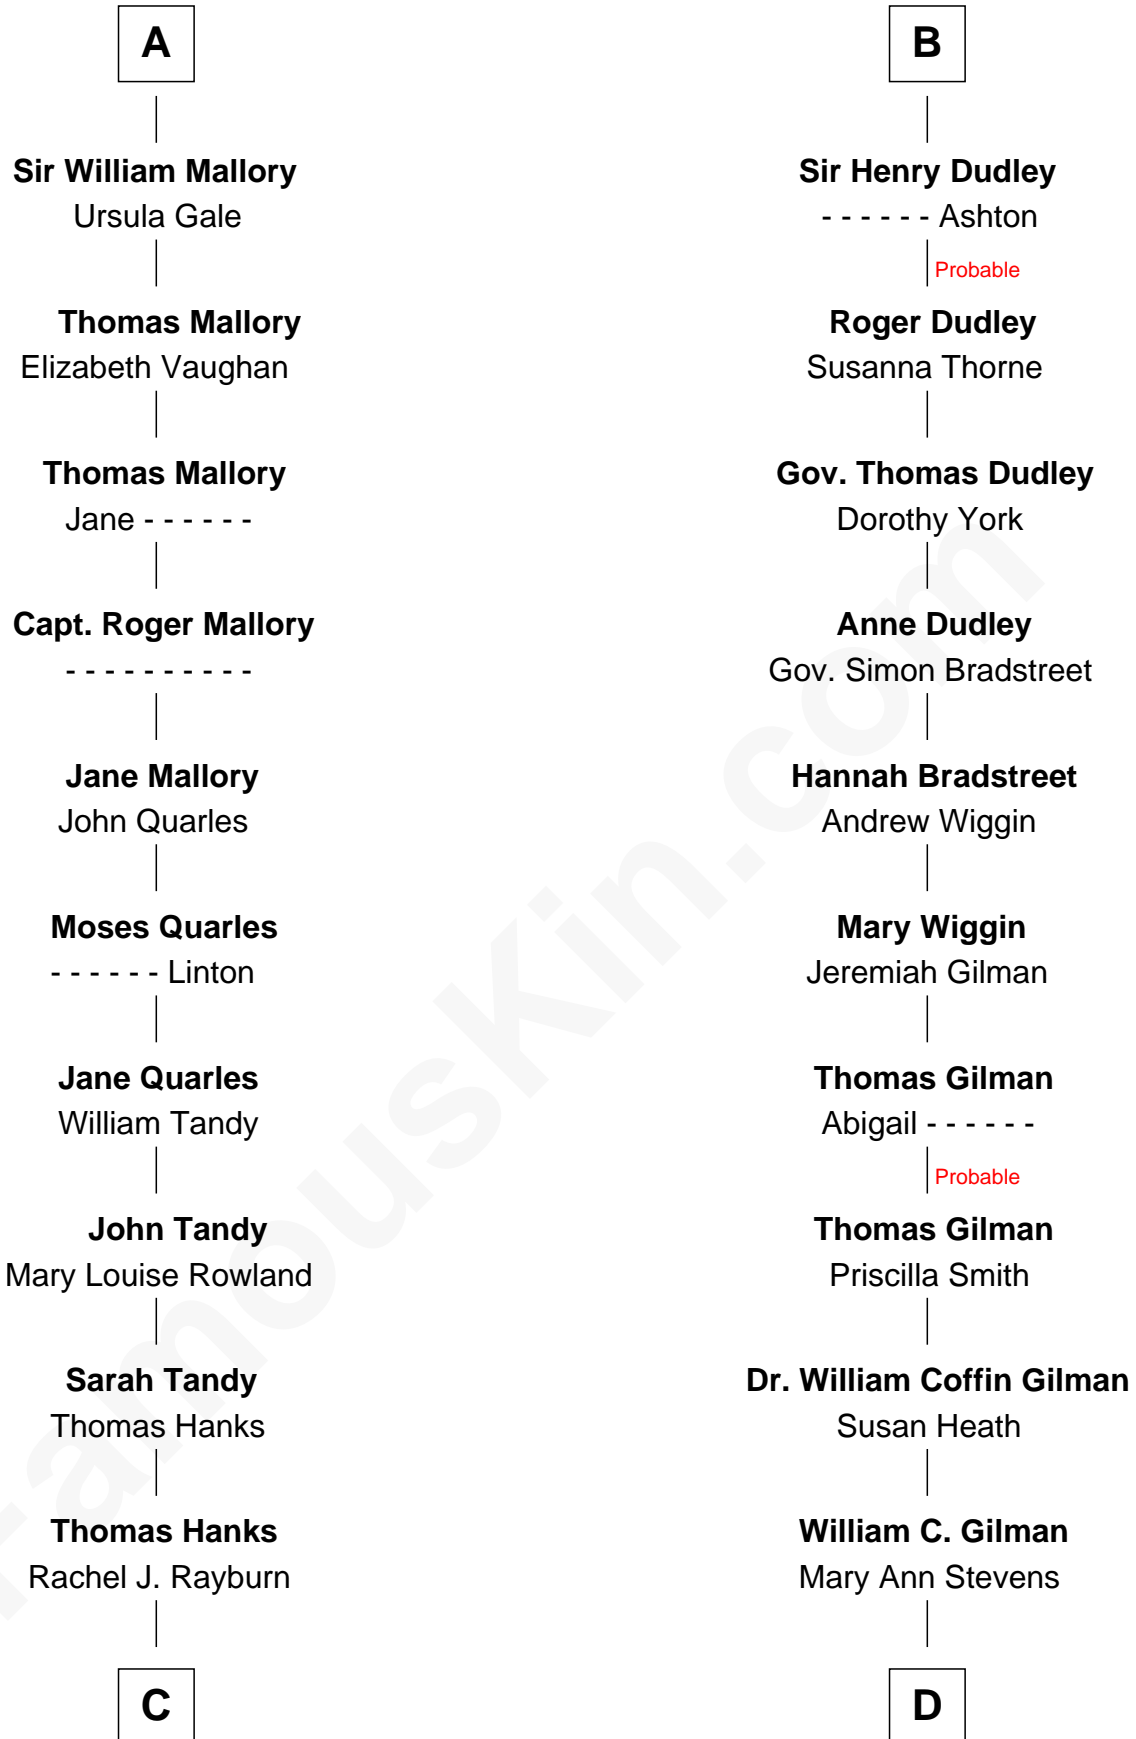

FamousKin.com Relationship Chart of

Tom Hanks

Movie Actor

20th cousin of

George Hamilton

TV and Movie Actor

Edmund Fitzalan

Alice de Warenne

C

Daniel Boone Hanks
Mary Catherine Mefford

Ernest Buel Hanks
Gladys Hilda Ball

Amos Mefford Hanks
Janet Marylyn Frager

Tom Hanks
Movie Actor

D

George C. Gilman
Elizabeth Melissa Lane

Lillian C. Gilman
Harry Fuller Hamilton