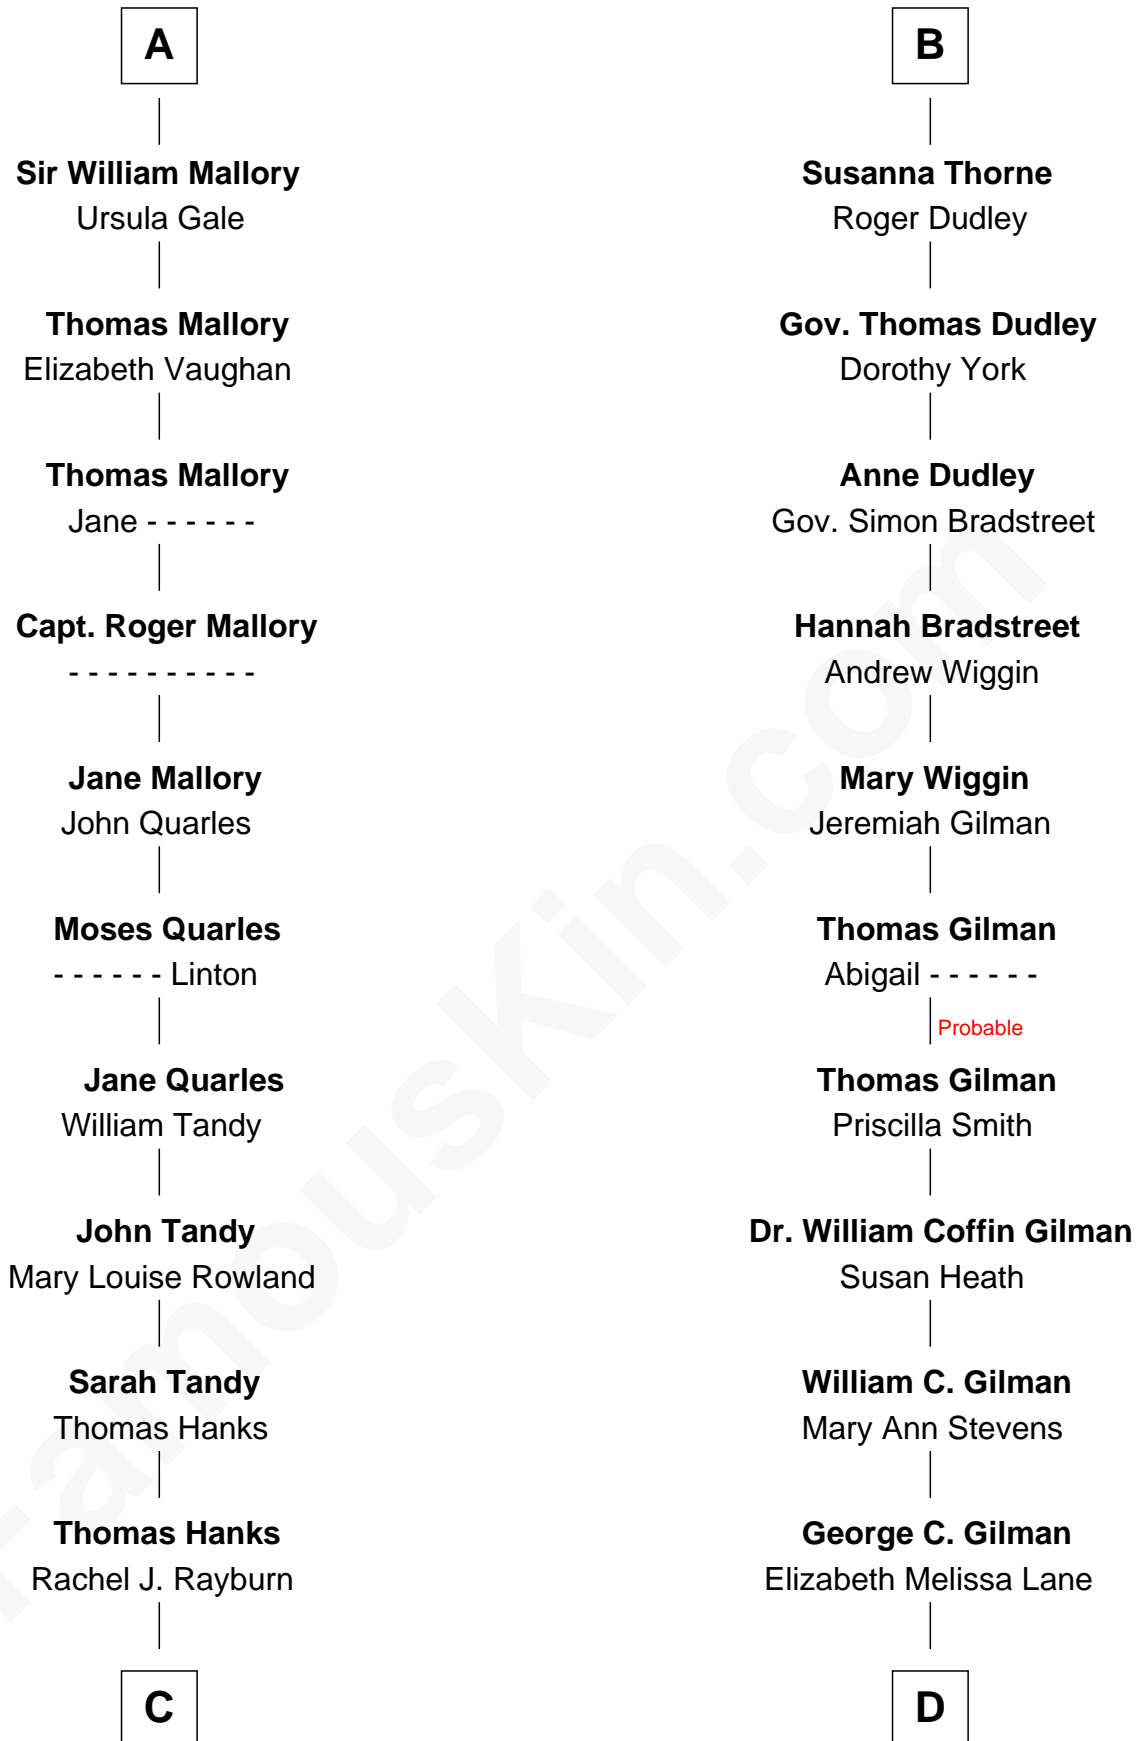

FamousKin.com Relationship Chart of

Tom Hanks

Movie Actor

19th cousin 1 time removed of

George Hamilton

TV and Movie Actor

Sir John Grey

Avice Marmion

Sir Robert Grey
Lora de St. Quintin

Elizabeth Grey
Henry FitzHugh

Sir William FitzHugh
Margery Willoughby

Lora FitzHugh
Sir John Constable

Joan Constable
Sir William Mallory

Sir John Mallory
Margaret Thwaites

Sir William Mallory
Jane Norton

A

Maud Grey

Sir Thomas Harcourt

Sir Thomas Harcourt
Jane Fraunceys

Sir Richard Harcourt
Edith St. Clair

Alice Harcourt
William Bessiles

Elizabeth Bessiles
Richard Fettiplace

Anne Fettiplace
Edward Purefoy

Mary Purefoy
Thomas Thorne

B

George Hamilton photo by [Angela George](#) [\(CC BY-SA 3.0\)](#)