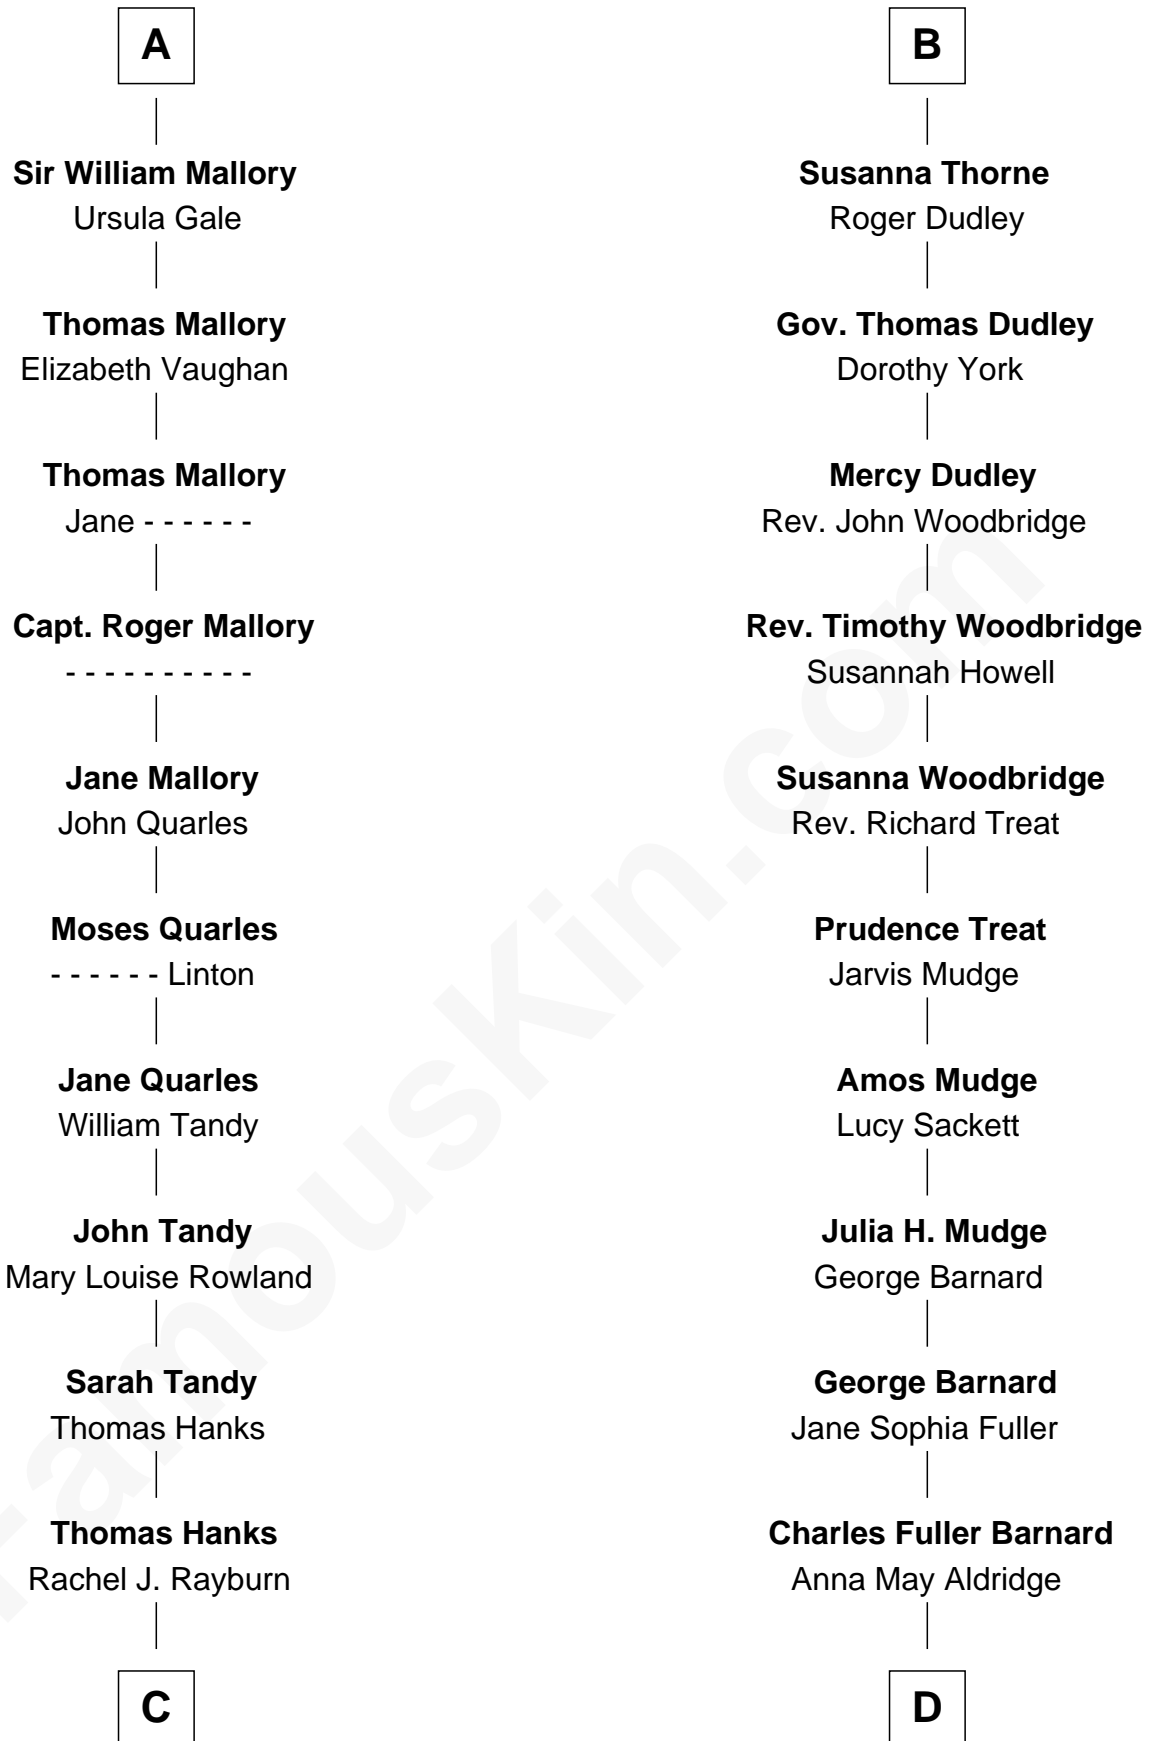

# FamousKin.com Relationship Chart of

**Tom Hanks**  
*Movie Actor*

18th cousin 2 times removed of

**Dick Clark**  
*Radio and TV Host*

**Sir John Grey**  
Avice Marmion

**Sir Robert Grey**  
Lora de St. Quintin

**Elizabeth Grey**  
Henry FitzHugh

**Sir William FitzHugh**  
Margery Willoughby

**Lora FitzHugh**  
Sir John Constable

**Joan Constable**  
Sir William Mallory

**Sir John Mallory**  
Margaret Thwaites

**Sir William Mallory**  
Jane Norton

**A**

**Maud Grey**

Sir Thomas Harcourt

**Sir Thomas Harcourt**  
Jane Fraunceys

**Sir Richard Harcourt**  
Edith St. Clair

**Alice Harcourt**  
William Bessiles

**Elizabeth Bessiles**  
Richard Fettiplace

**Anne Fettiplace**  
Edward Purefoy

**Mary Purefoy**  
Thomas Thorne

**B**

FamousKin.com