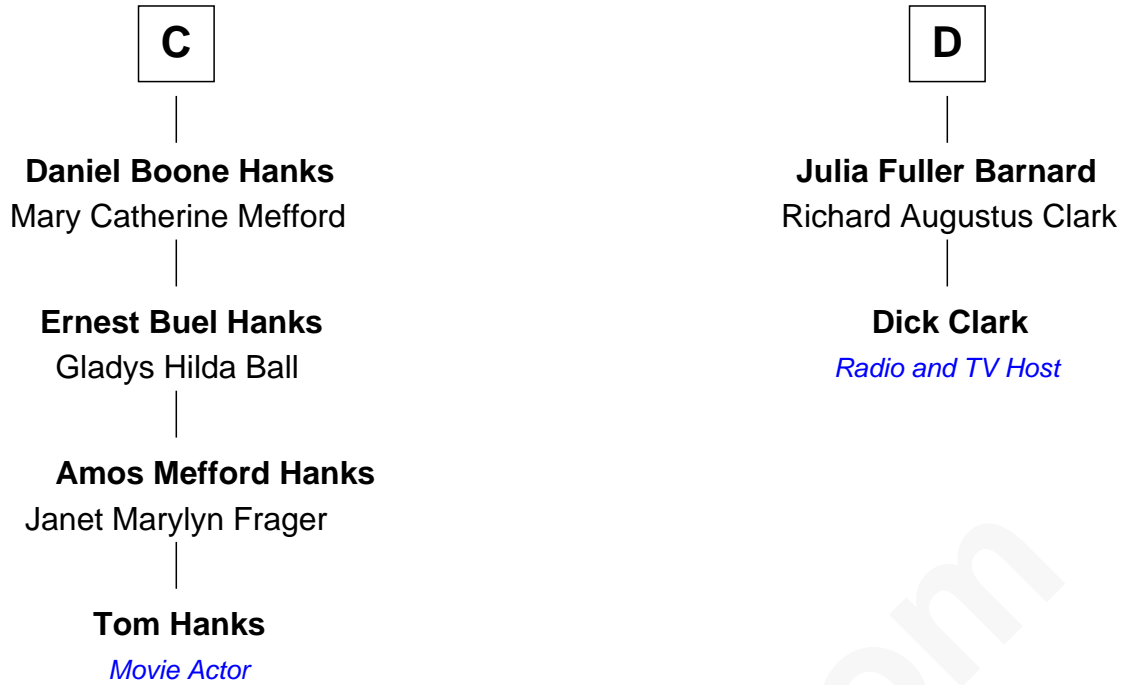

# FamousKin.com Relationship Chart of

**Tom Hanks**  
*Movie Actor*

18th cousin 2 times removed of

**Dick Clark**  
*Radio and TV Host*

**Sir John Grey**  
Avice Marmion

**Sir Robert Grey**  
Lora de St. Quintin

**Elizabeth Grey**  
Henry FitzHugh

**Sir William FitzHugh**  
Margery Willoughby

**Lora FitzHugh**  
Sir John Constable

**Joan Constable**  
Sir William Mallory

**Sir John Mallory**  
Margaret Thwaites

**Sir William Mallory**  
Jane Norton

**A**

**Maud Grey**

Sir Thomas Harcourt

**Sir Thomas Harcourt**  
Jane Fraunceys

**Sir Richard Harcourt**  
Edith St. Clair

**Alice Harcourt**  
William Bessiles

**Elizabeth Bessiles**  
Richard Fettiplace

**Anne Fettiplace**  
Edward Purefoy

**Mary Purefoy**  
Thomas Thorne

**B**

FamousKin.com