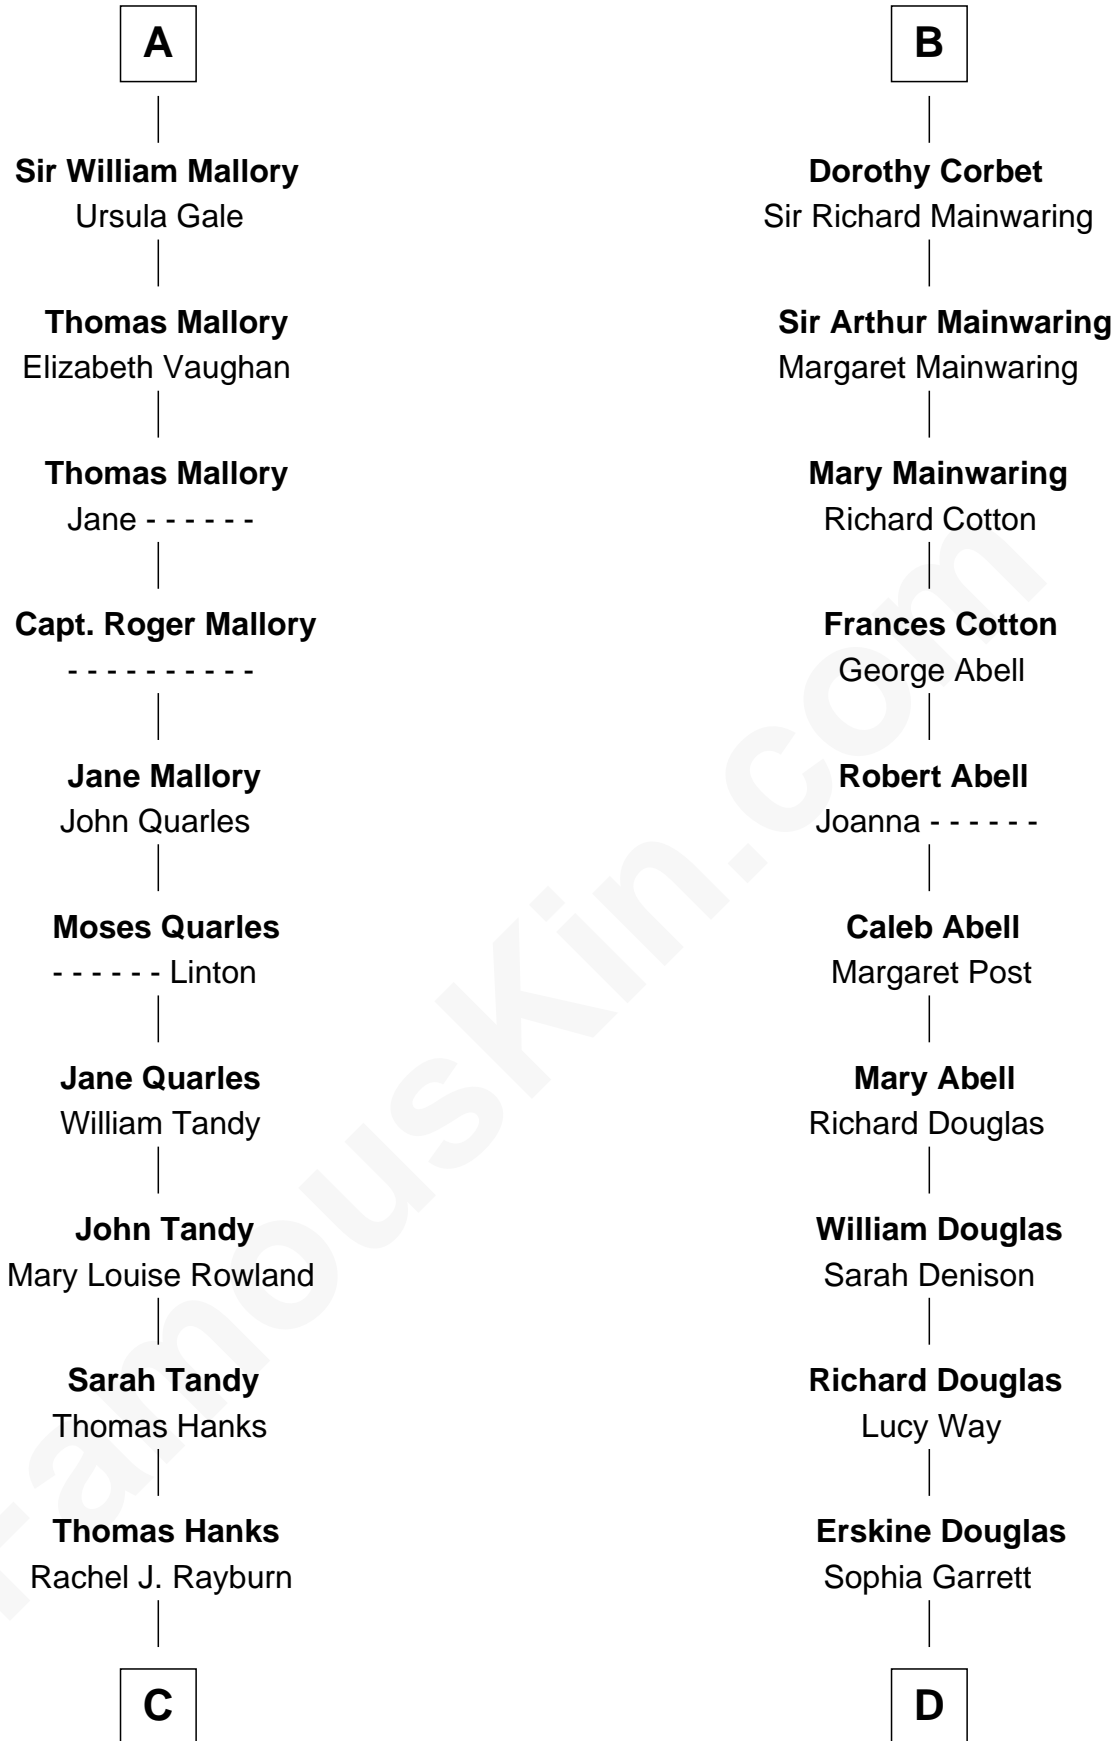

FamousKin.com Relationship Chart of

Tom Hanks

Movie Actor

20th cousin 1 time removed of

Illeana Douglas

TV and Movie Actress

Edmund Fitzalan

Alice de Warenne

Eleanor Plantagenet

Sir Richard Fitzalan

Elizabeth de Bohun

Joan Fitzalan

Sir William Beauchamp

Joan Beauchamp

James Butler

Elizabeth Butler

John Talbot

Ann Talbot

Sir Henry Vernon

Elizabeth Vernon

Sir Robert Corbet

B

C

Daniel Boone Hanks
Mary Catherine Mefford