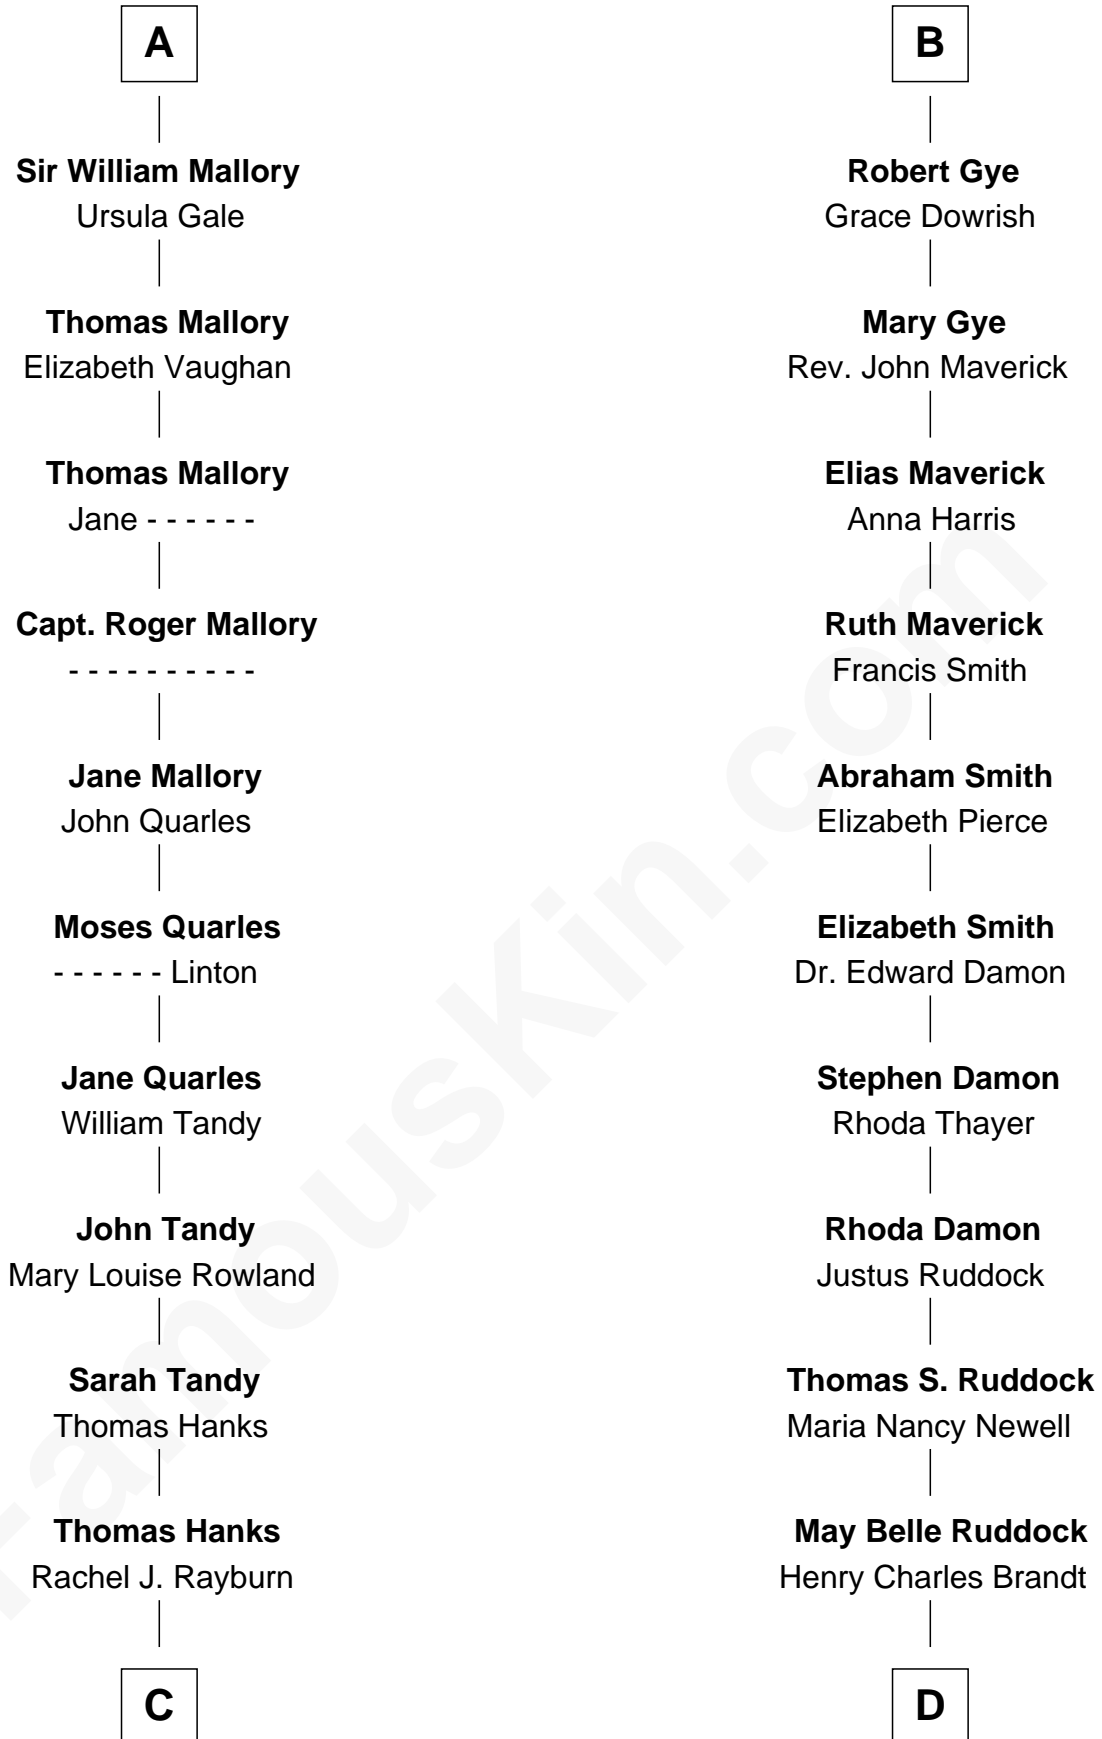

FamousKin.com Relationship Chart of

Tom Hanks

Movie Actor

19th cousin 1 time removed of

Sarah Palin

9th Governor of Alaska

Edmund Fitzalan

Alice de Warenne

C

Daniel Boone Hanks
Mary Catherine Mefford

Ernest Buel Hanks
Gladys Hilda Ball

Amos Mefford Hanks
Janet Marylyn Frager

Tom Hanks
Movie Actor

D

Nellie Marie Brandt
Charles Francis Heath

Charles Richard Heath
Sarah Sheeran

Sarah Palin
9th Governor of Alaska

FamousKin.com