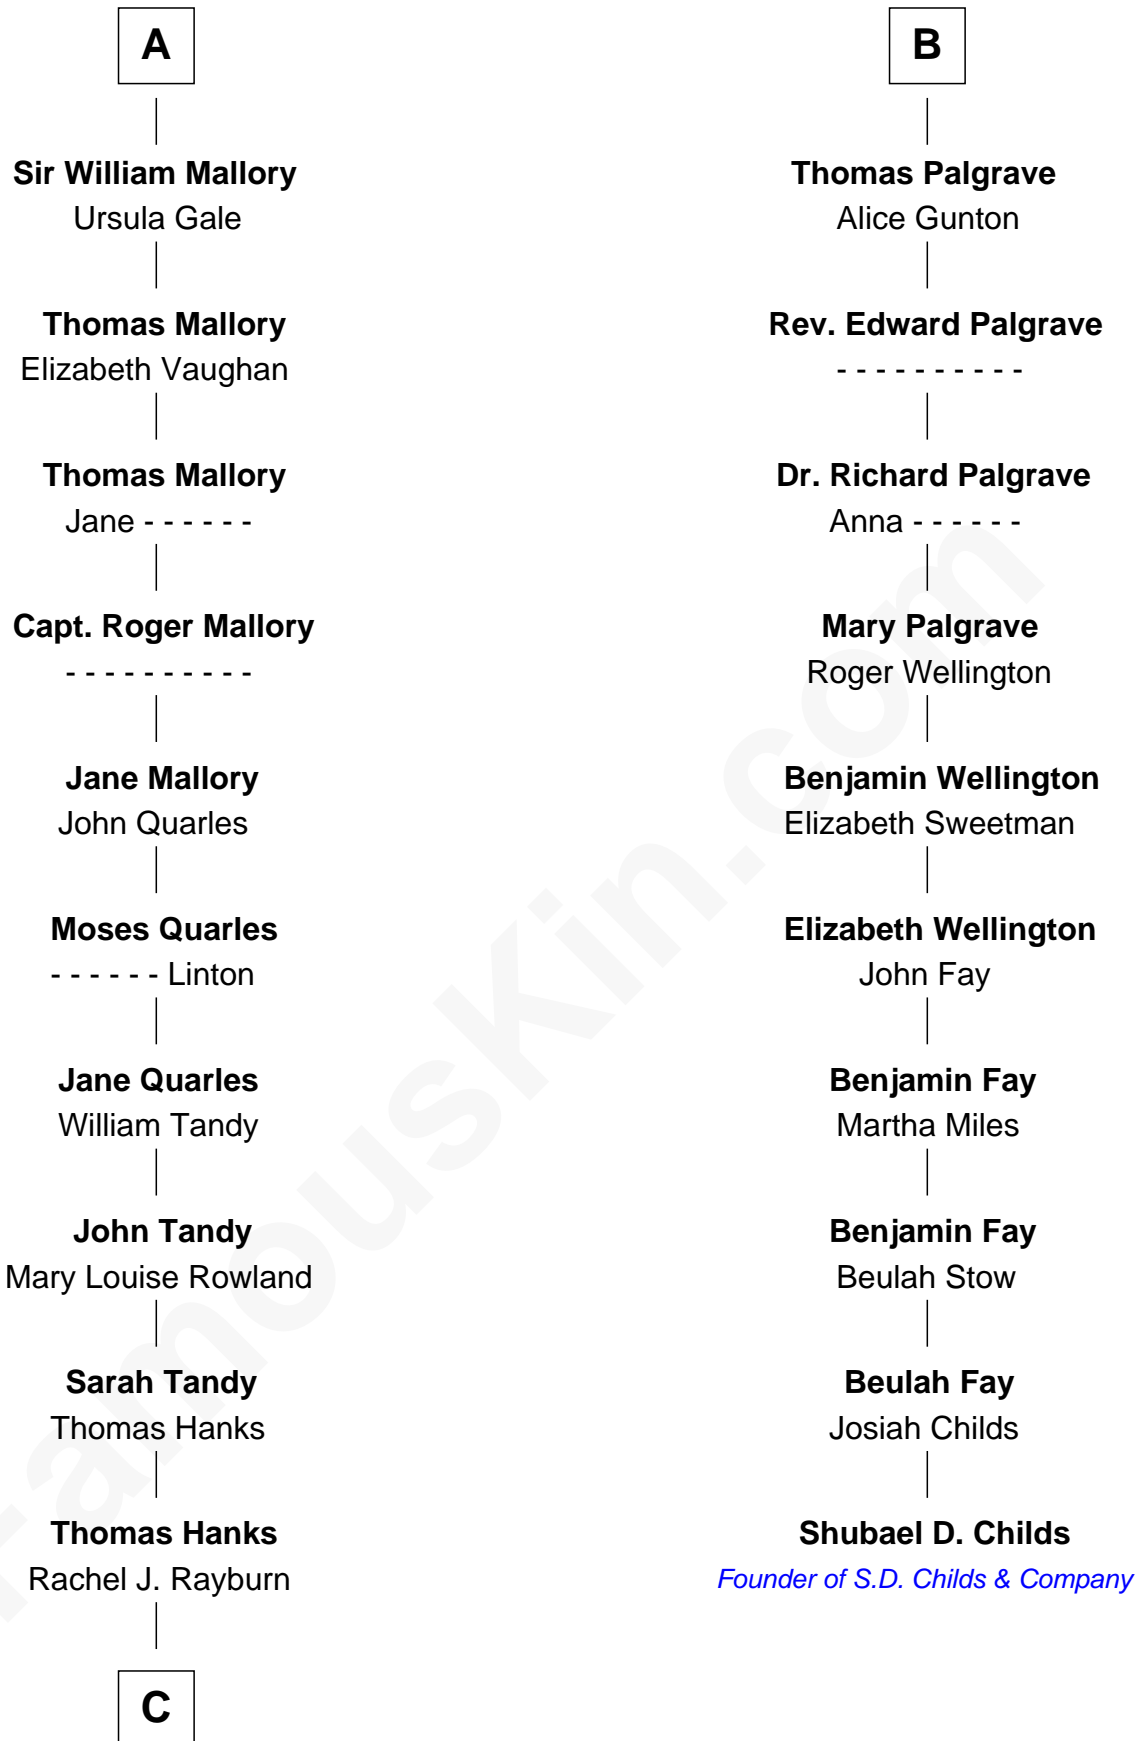

FamousKin.com Relationship Chart of

Tom Hanks

Movie Actor

16th cousin 4 times removed of

Shubael D. Childs

Founder of S.D. Childs & Company

Edmund Fitzalan

Alice de Warenne

Joan Constable

Sir William Mallory

Sir John Mallory

Margaret Thwaites

Sir William Mallory

Jane Norton

A

Richard Fitzalan

Eleanor Plantagenet

Sir Richard Fitzalan

Elizabeth de Bohun

Elizabeth Fitzalan

Sir Robert Goushill

Elizabeth Goushill

Sir Robert Wingfield

Elizabeth Wingfield

Sir William Brandon

Eleanor Brandon

John Glemham

Anne Glemham

Henry Palgrave

B

C

—
Daniel Boone Hanks
Mary Catherine Mefford