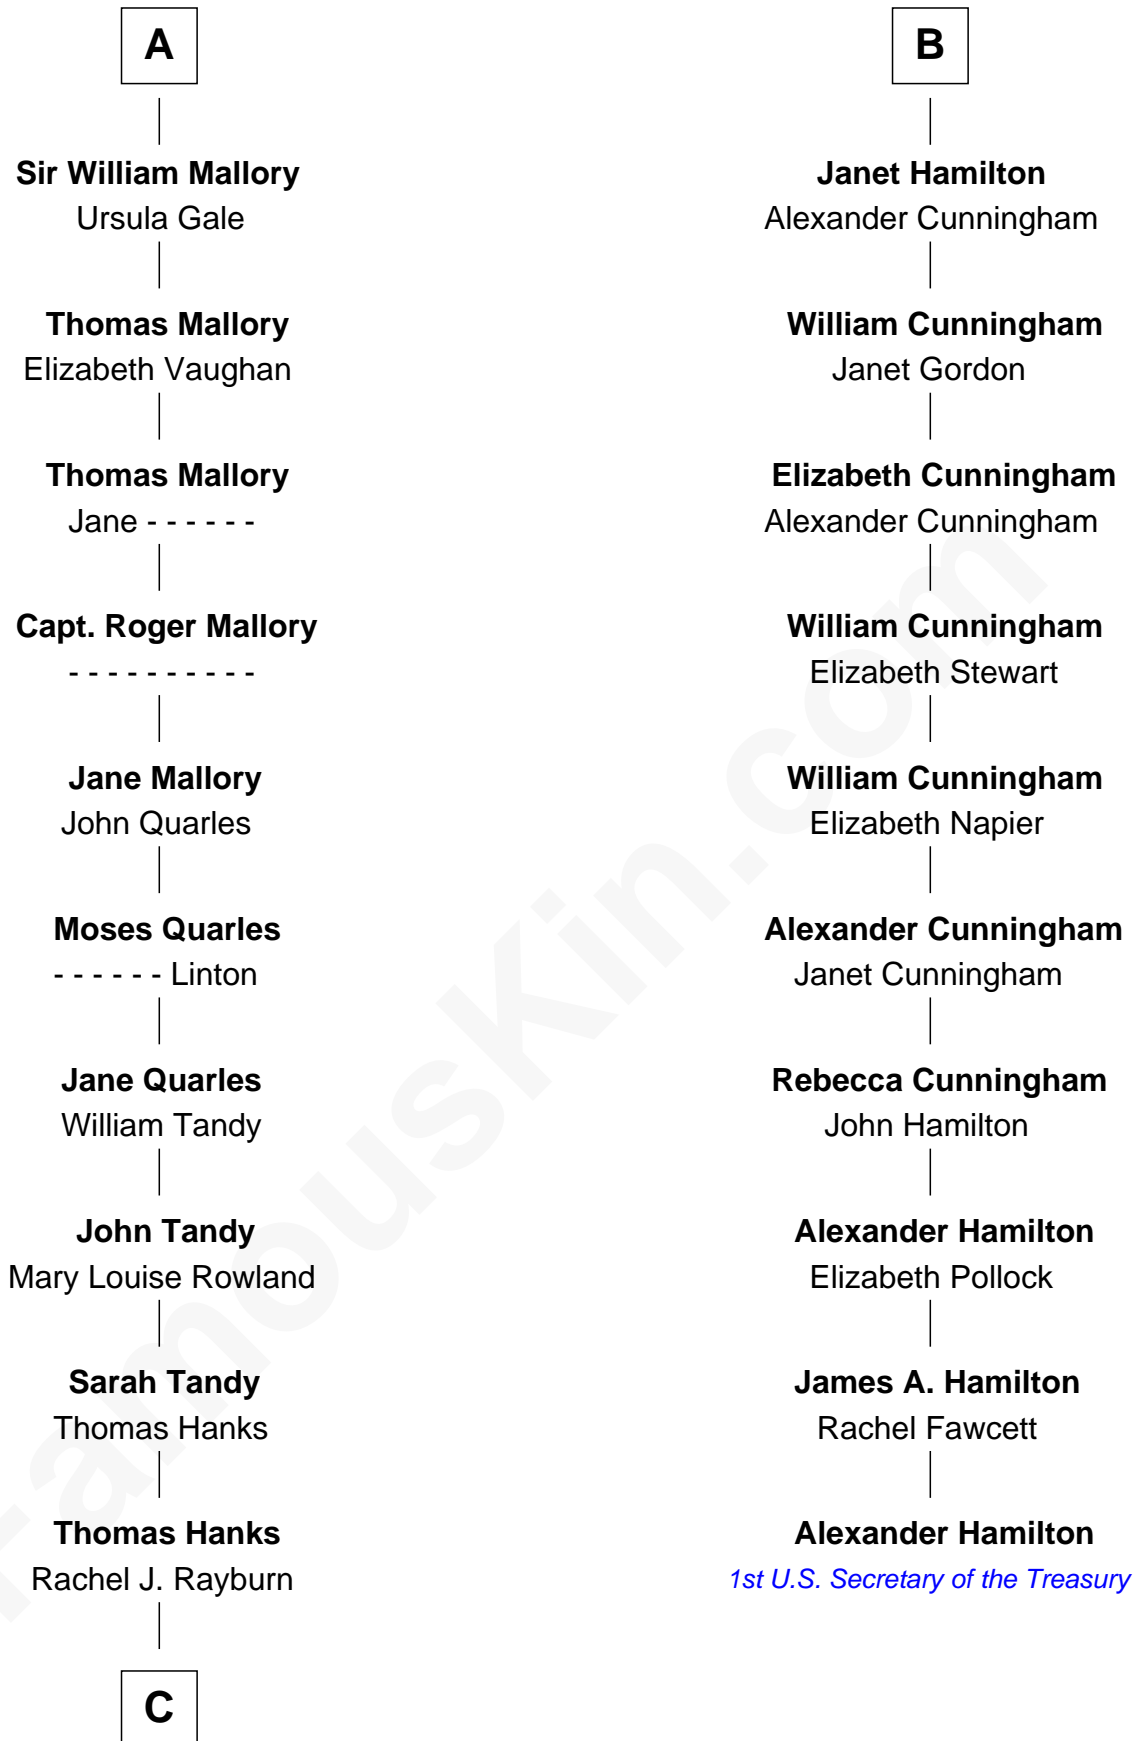

## Relationship Chart of

### Tom Hanks

*Movie Actor*

16th cousin 4 times removed of

### Alexander Hamilton

*1st U.S. Secretary of the Treasury*

**C**

—  
**Daniel Boone Hanks**  
Mary Catherine Mefford

—  
**Ernest Buel Hanks**  
Gladys Hilda Ball

—  
**Amos Mefford Hanks**  
Janet Marylyn Frager