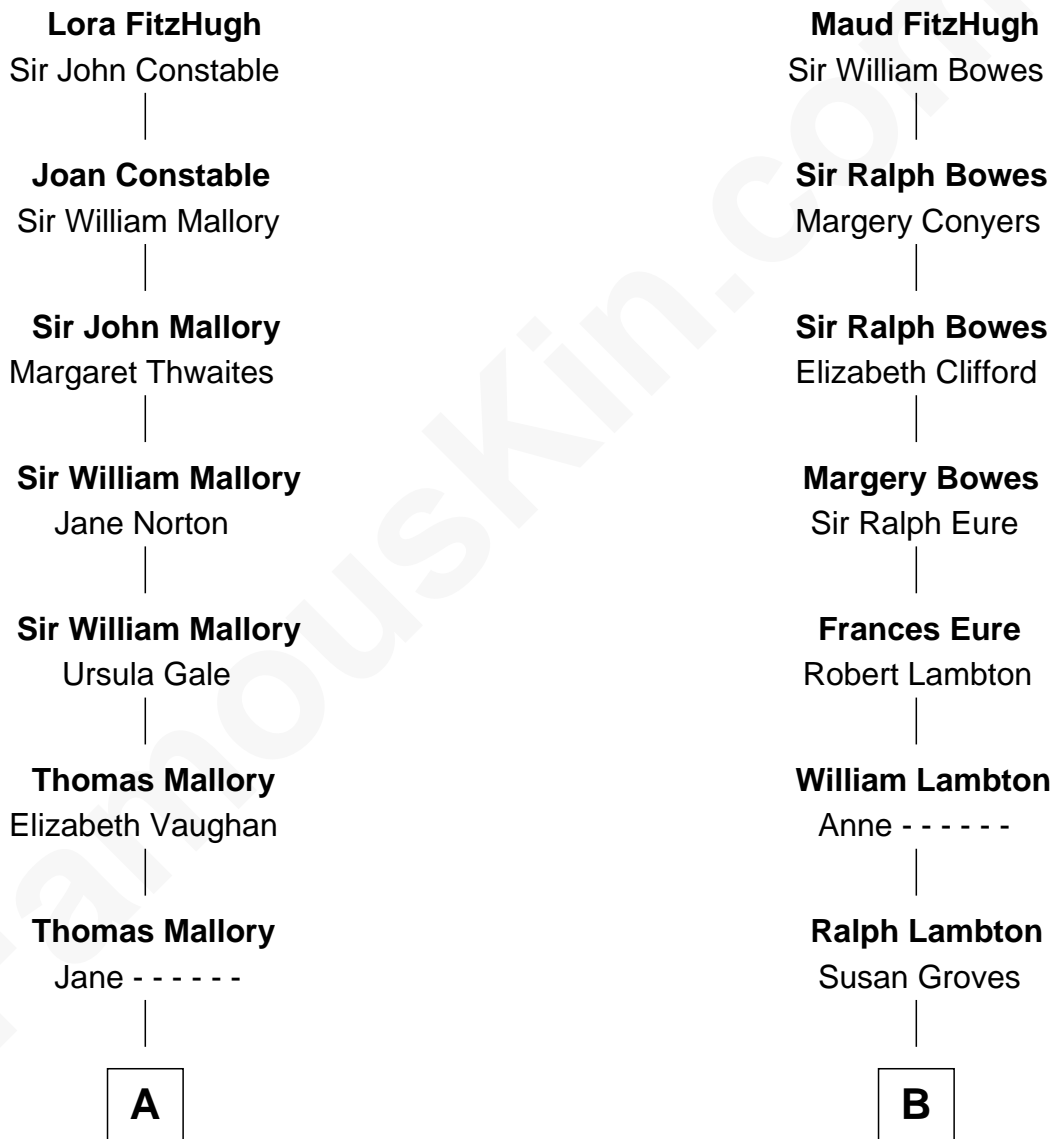

# FamousKin.com Relationship Chart of

**Tom Hanks**

*Movie Actor*

17th cousin 1 time removed of

**Catherine Middleton**

*Princess of Wales*

**Sir William FitzHugh**

Margery Willoughby

C

Carole Elizabeth Goldsmith

Michael Francis Middleton

Catherine Middleton

*Princess of Wales*

FamousKin.com