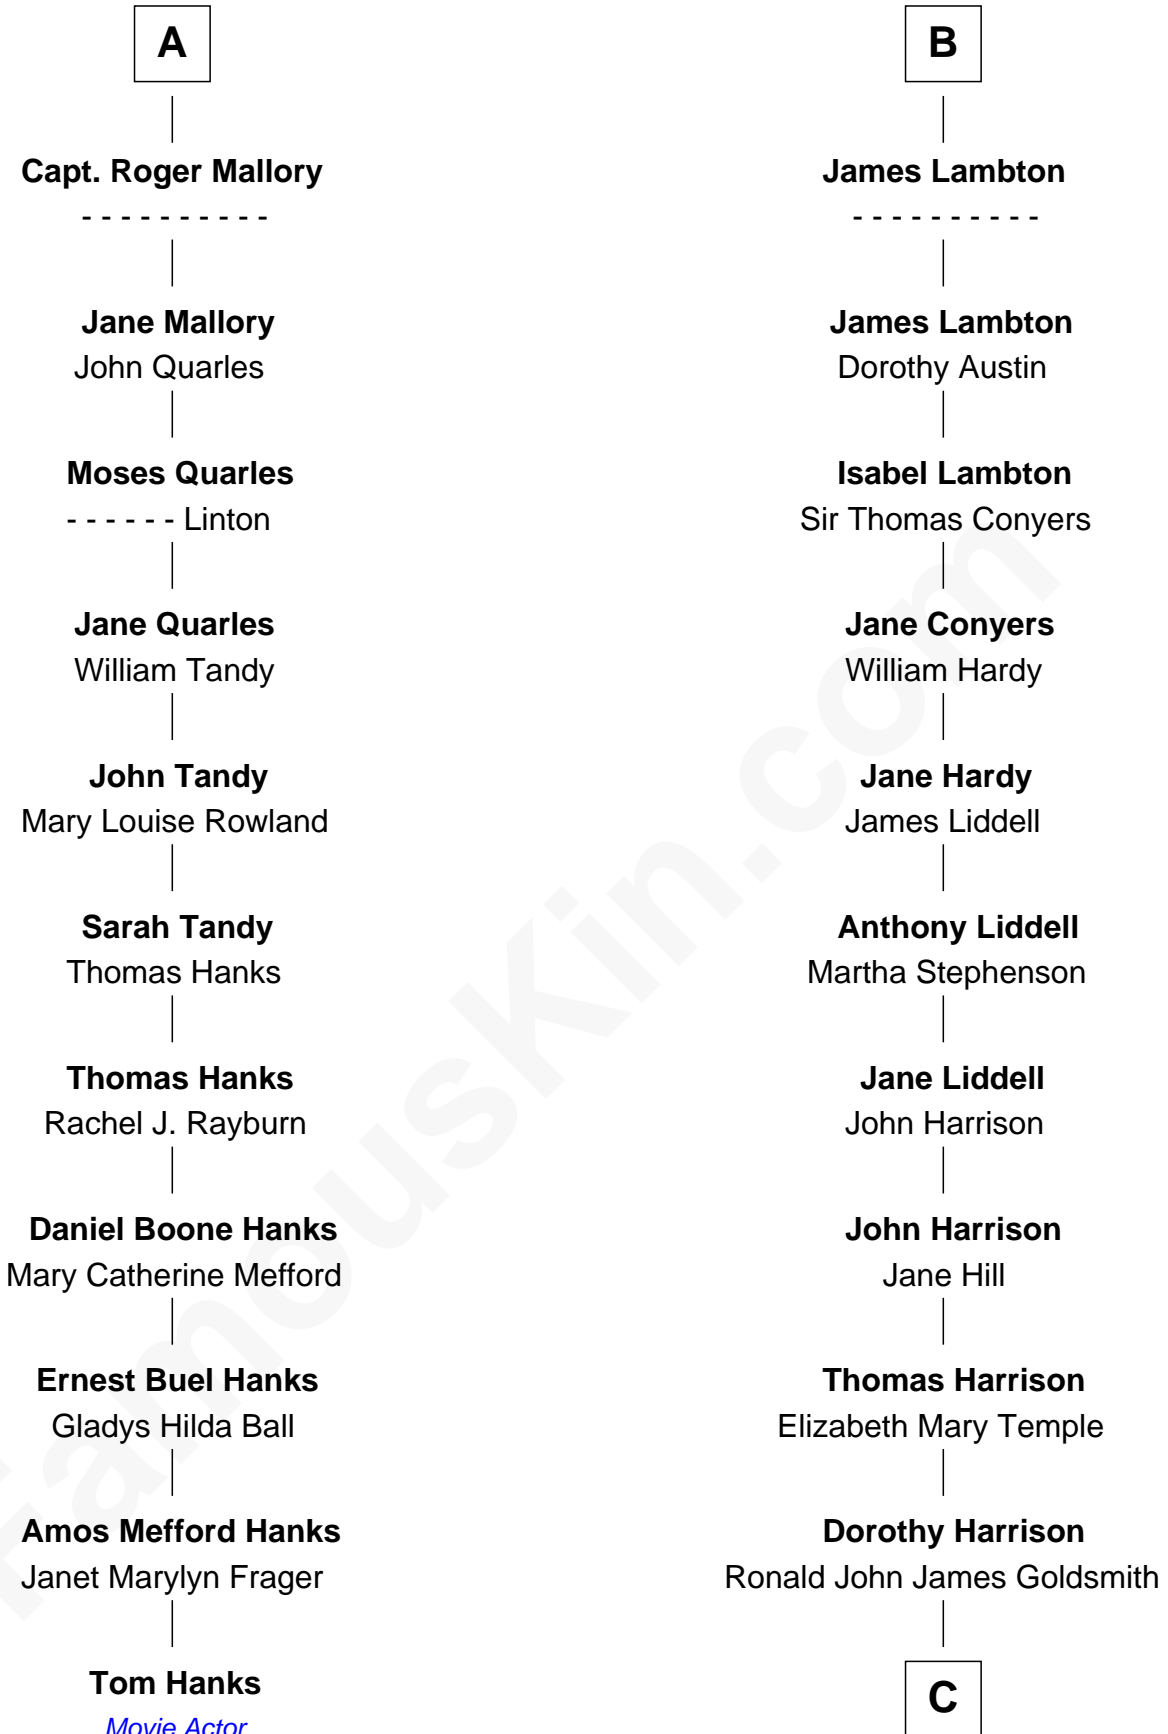

# FamousKin.com Relationship Chart of

**Tom Hanks**

*Movie Actor*

17th cousin 1 time removed of

**Catherine Middleton**

*Princess of Wales*

**Sir William FitzHugh**

Margery Willoughby

C

Carole Elizabeth Goldsmith

Michael Francis Middleton

Catherine Middleton

*Princess of Wales*

FamousKin.com