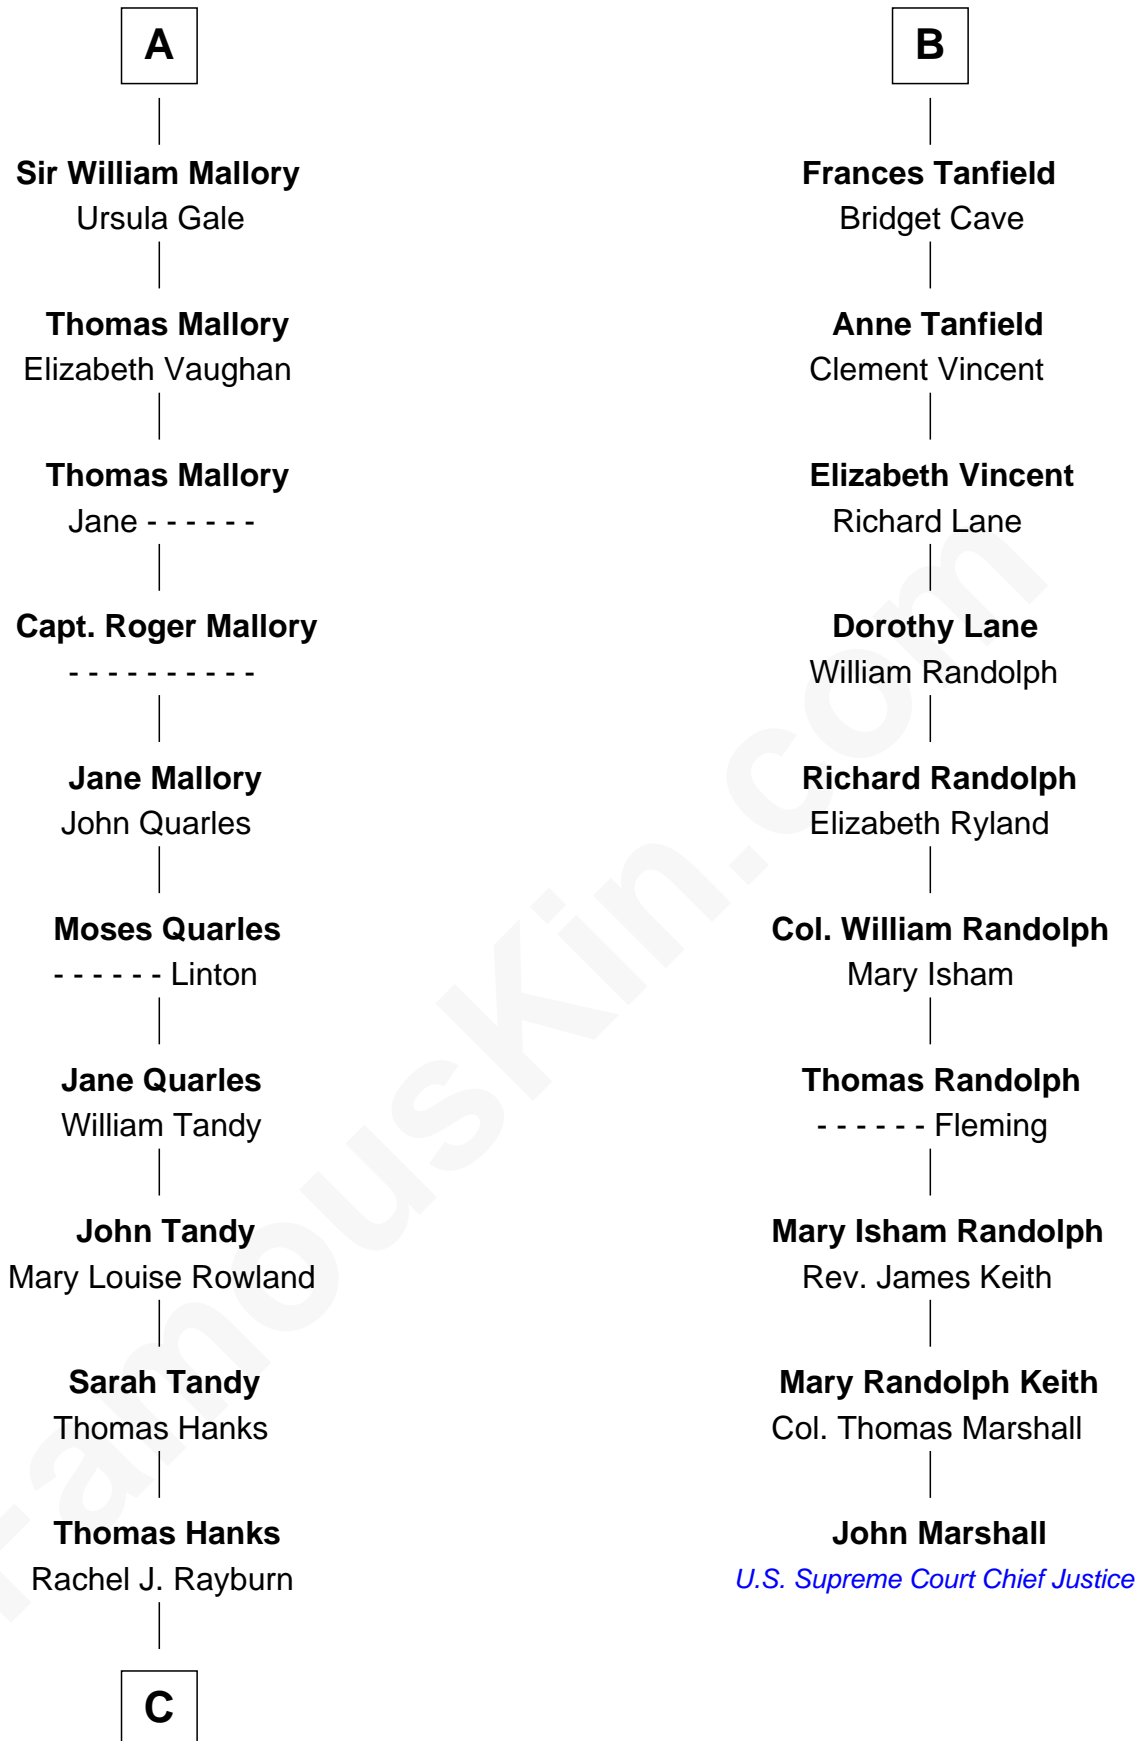

FamousKin.com Relationship Chart of

Tom Hanks

Movie Actor

16th cousin 4 times removed of

John Marshall

4th Chief Justice of the U.S. Supreme Court

Edmund Fitzalan

Alice de Warenne

Joan Constable

Sir William Mallory

Sir John Mallory

Margaret Thwaites

Sir William Mallory

Jane Norton

A

Richard Fitzalan

Eleanor Plantagenet

Sir Richard Fitzalan

Elizabeth de Bohun

Elizabeth Fitzalan

Sir Thomas Mowbray

Margaret Mowbray

Sir Robert Howard

Katherine Howard

Sir Edward Neville

Catherine Neville

Robert Tanfield

William Tanfield

Elizabeth Stavely

B

C

—
Daniel Boone Hanks
Mary Catherine Mefford