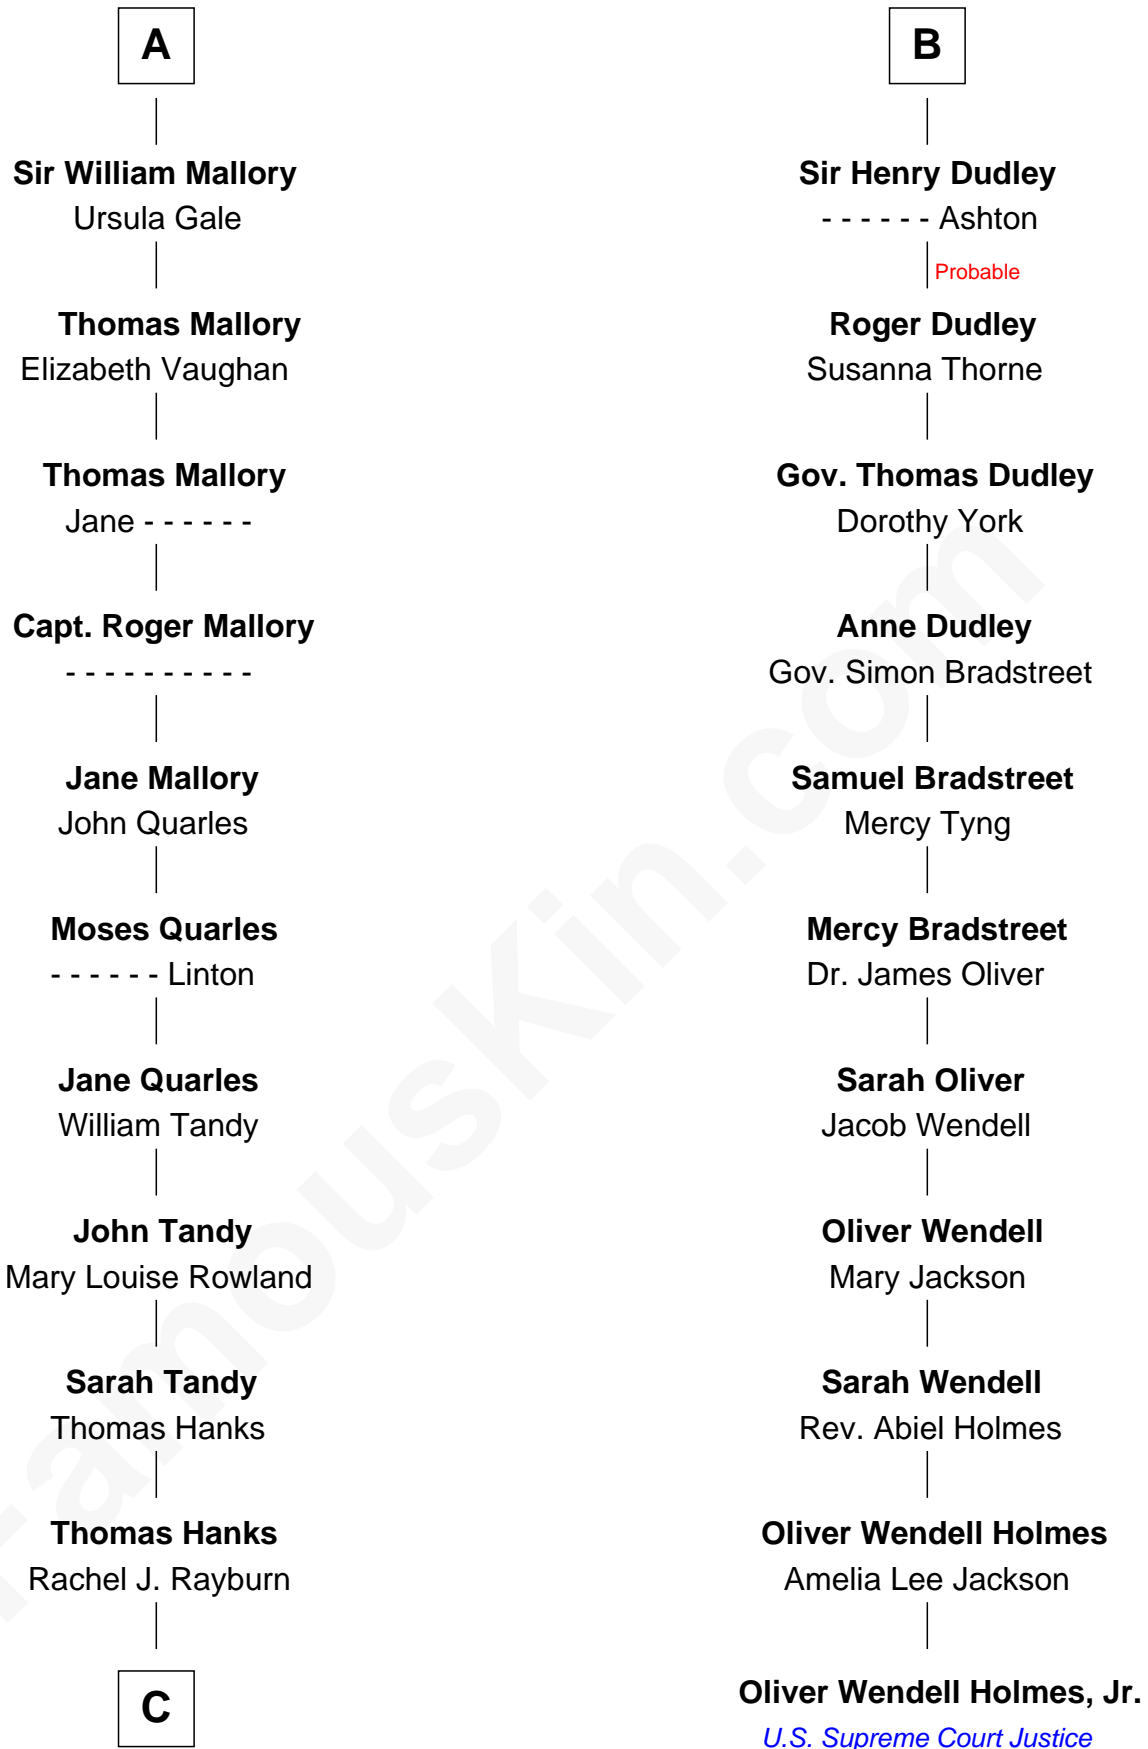

FamousKin.com Relationship Chart of

Tom Hanks
Movie Actor

17th cousin 3 times removed of

Oliver Wendell Holmes, Jr.
U.S. Supreme Court Justice

Edmund Fitzalan
Alice de Warenne

Aline Fitzalan
Sir Roger le Strange

Lucy le Strange
Sir William Willoughby

Margery Willoughby
Sir William FitzHugh

Lora FitzHugh
Sir John Constable

Joan Constable
Sir William Mallory

Sir John Mallory
Margaret Thwaites

Sir William Mallory
Jane Norton

A

Richard Fitzalan
Eleanor Plantagenet

Alice Fitzalan
Sir Thomas de Holand

Eleanor Holand
Edward Cherleton

Joyce Cherleton
Sir John Tiptoft

Joyce Tiptoft
Sir Edmund Sutton

Sir Edward Sutton
Cecily Willoughby

Sir John Sutton
Cecily Grey

B

C

—
Daniel Boone Hanks
Mary Catherine Mefford

—
Ernest Buel Hanks
Gladys Hilda Ball

—
Amos Mefford Hanks
Janet Marylyn Frager

—
Tom Hanks
Movie Actor

FamousKin.com