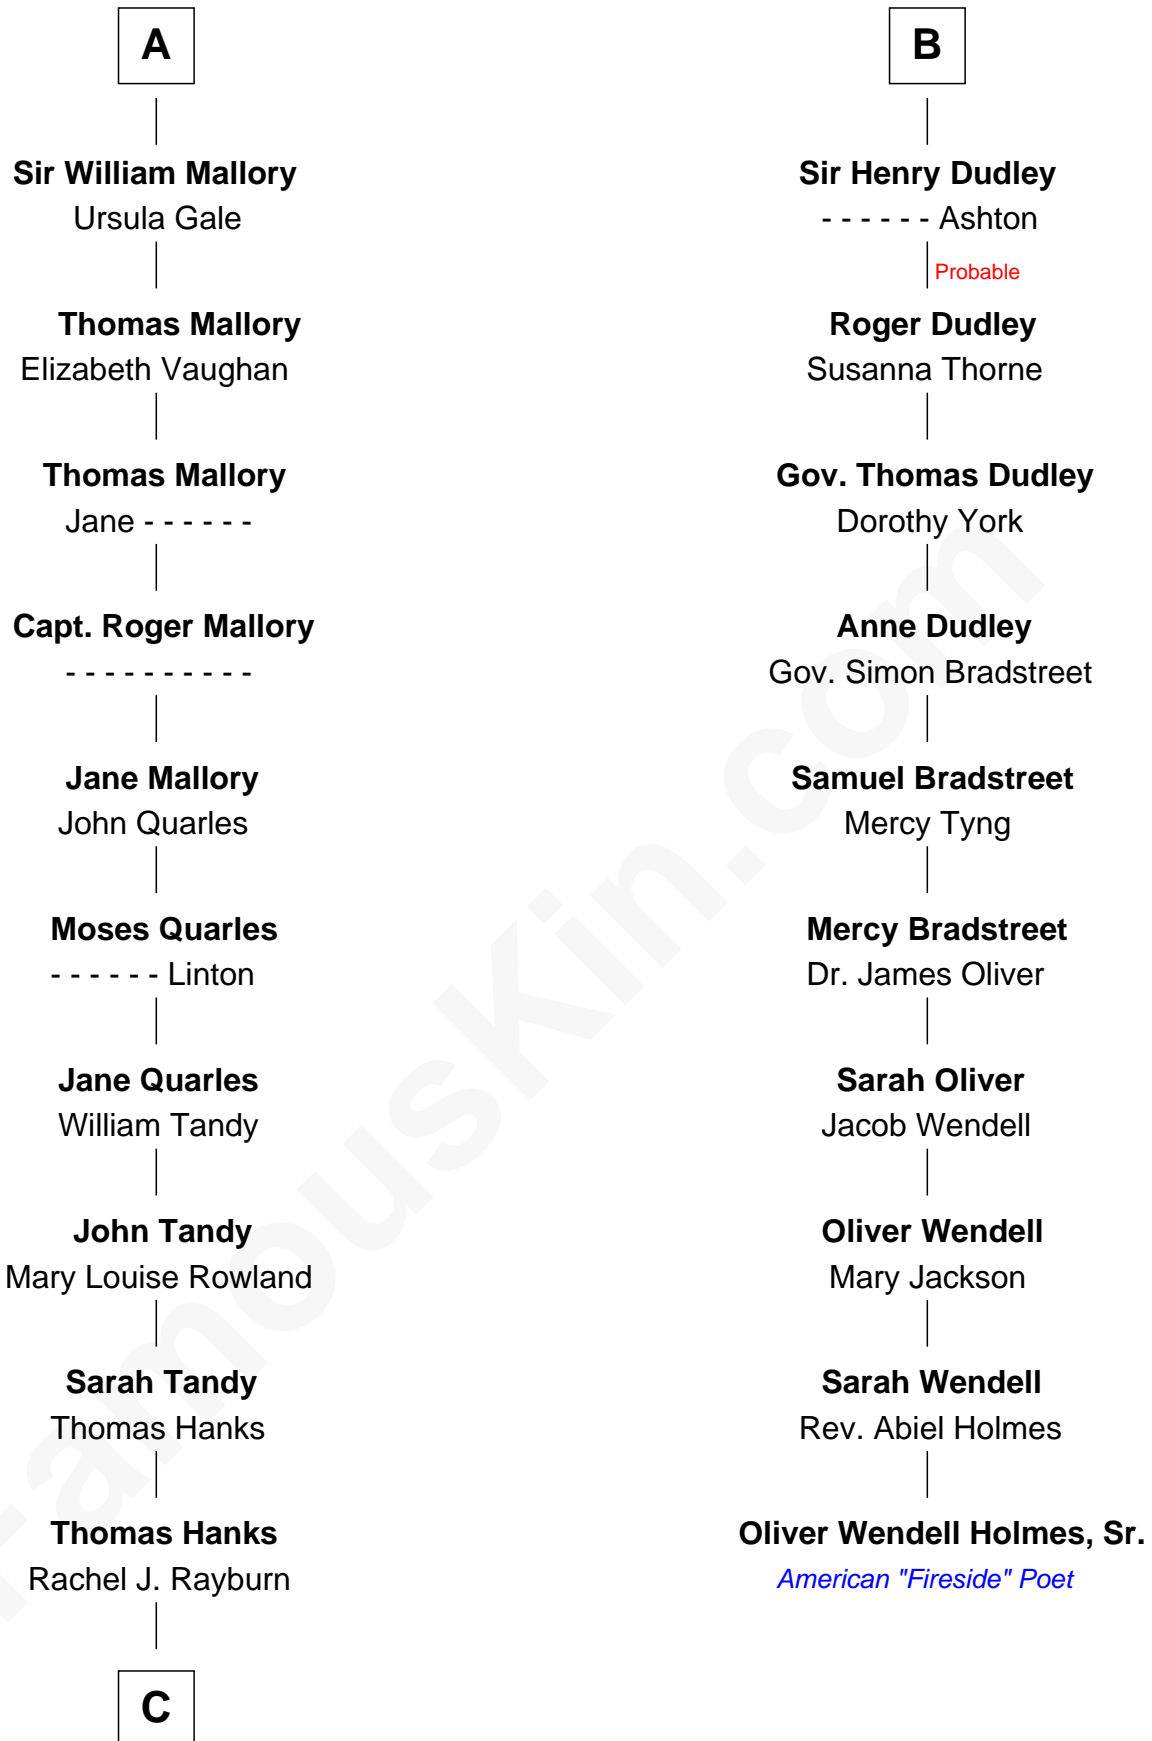

FamousKin.com Relationship Chart of

Tom Hanks

Movie Actor

16th cousin 4 times removed of

Oliver Wendell Holmes, Sr.

American "Fireside" Poet

Edmund Fitzalan

Alice de Warenne

Joan Constable

Sir William Mallory

Sir John Mallory

Margaret Thwaites

Sir William Mallory

Jane Norton

A

Richard Fitzalan

Eleanor Plantagenet

Alice Fitzalan

Sir Thomas de Holand

Eleanor Holand

Edward Cherleton

Joyce Cherleton

Sir John Tiptoft

Joyce Tiptoft

Sir Edmund Sutton

Sir Edward Sutton

Cecily Willoughby

Sir John Sutton

Cecily Grey

B

C

—
Daniel Boone Hanks
Mary Catherine Mefford