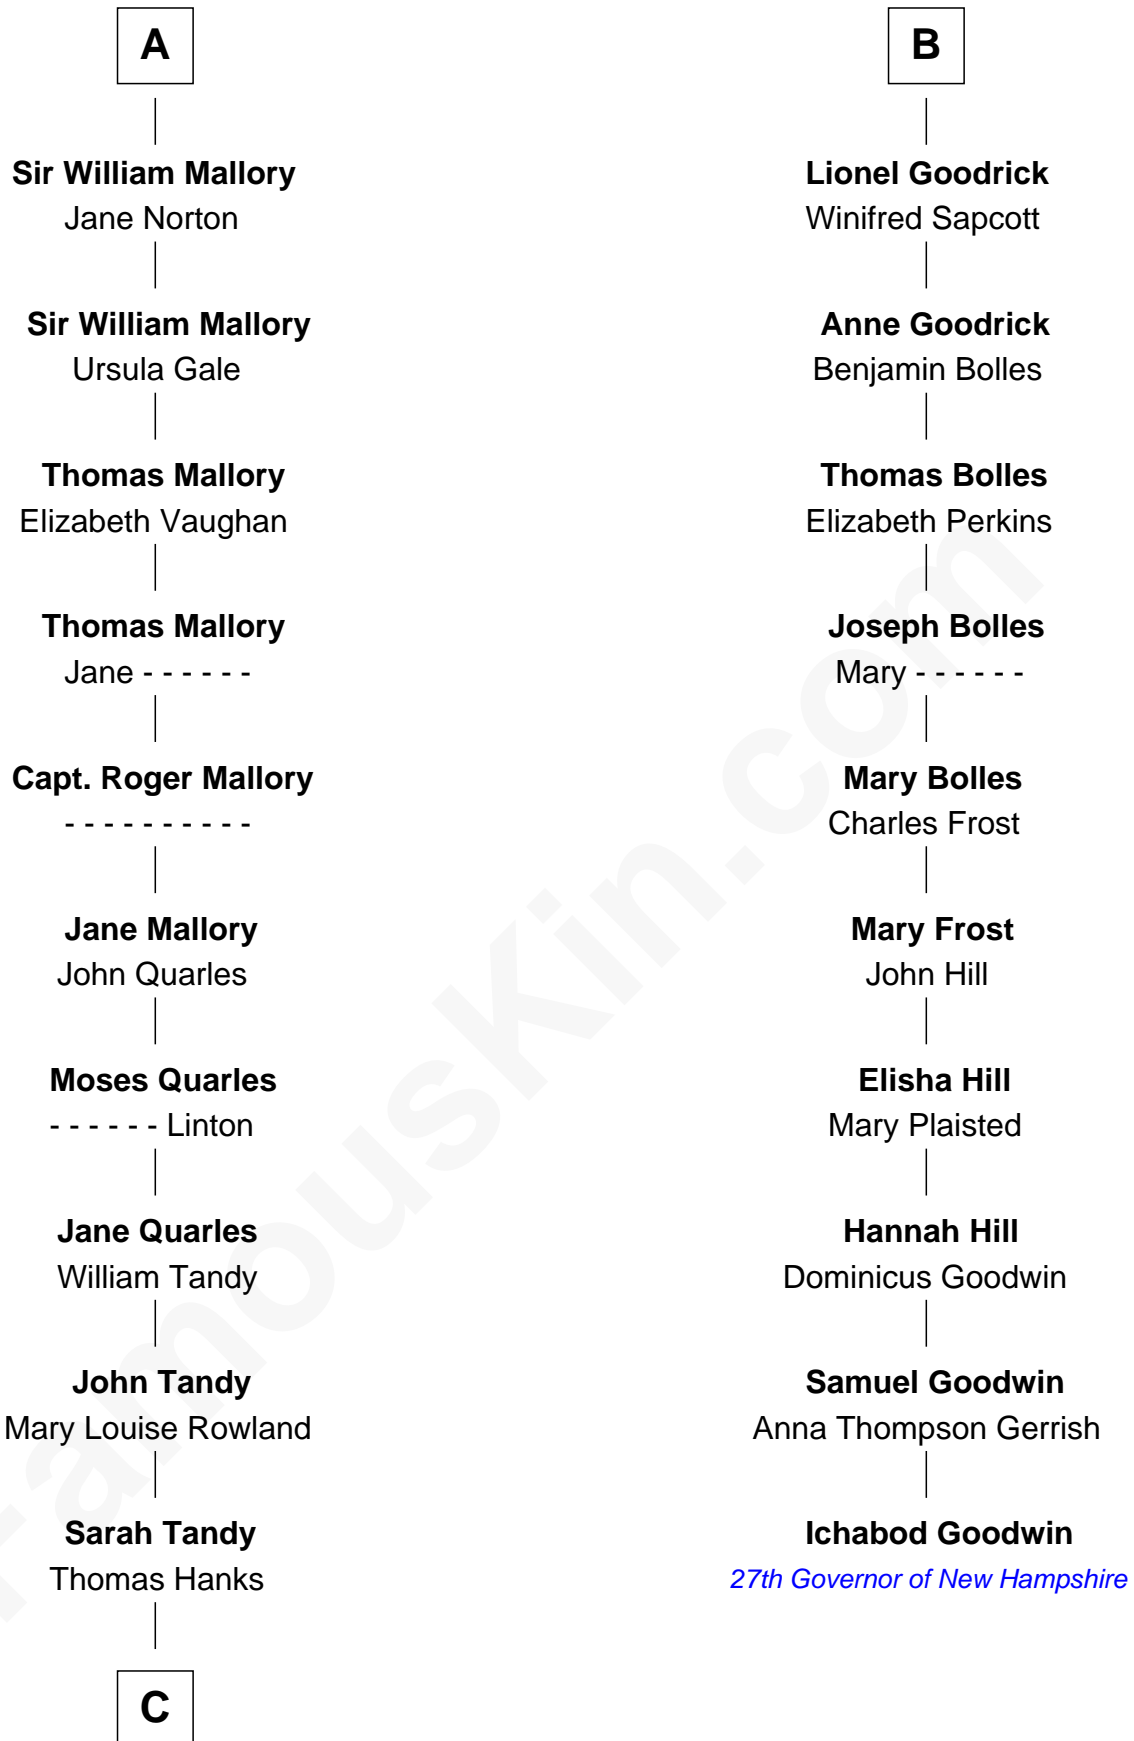

FamousKin.com Relationship Chart of

Tom Hanks

Movie Actor

16th cousin 5 times removed of

Ichabod Goodwin

27th Governor of New Hampshire

Sir Geoffrey le Scrope

Ivetta de Ros

C

Thomas Hanks
Rachel J. Rayburn

Daniel Boone Hanks
Mary Catherine Mefford

Ernest Buel Hanks
Gladys Hilda Ball

Amos Mefford Hanks
Janet Marylyn Frager

Tom Hanks
Movie Actor

FamousKin.com