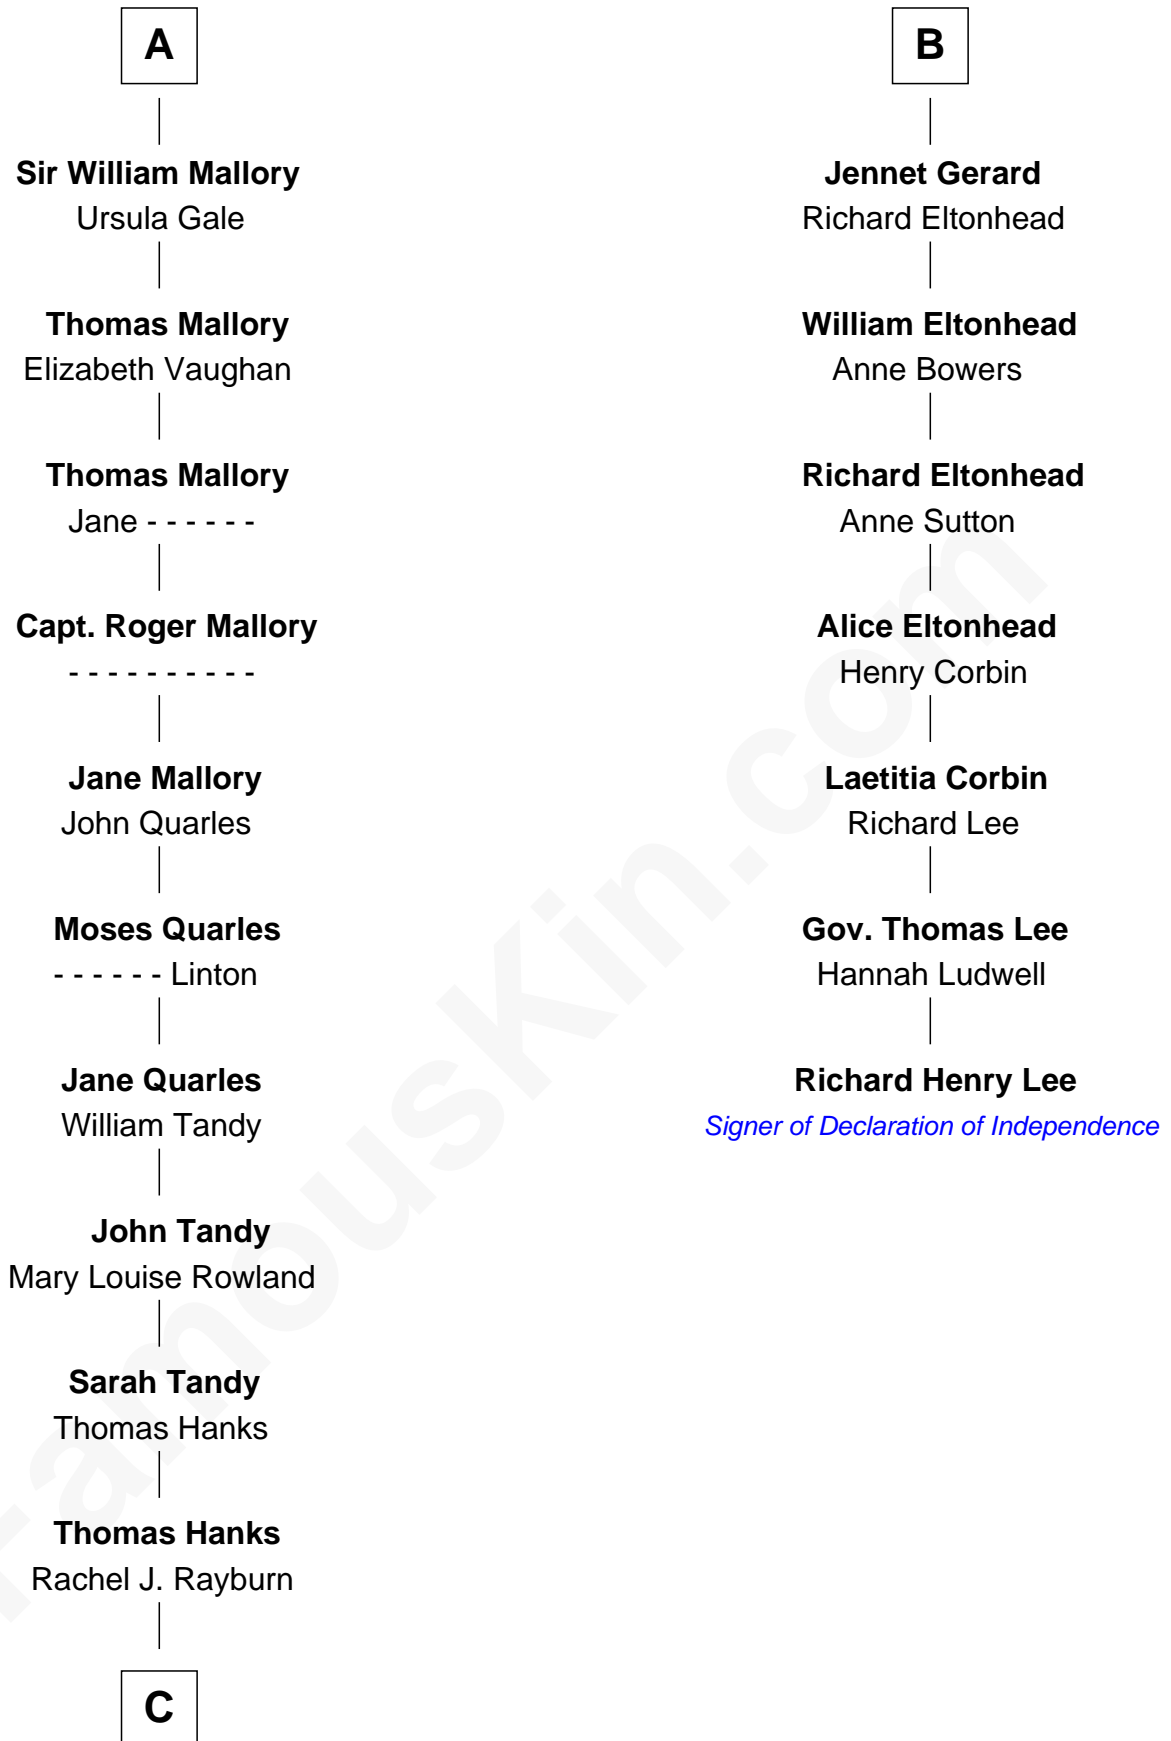

# FamousKin.com Relationship Chart of

**Tom Hanks**

*Movie Actor*

13th cousin 7 times removed of

**Richard Henry Lee**

*Signer of the Declaration of Independence*

**Edmund Fitzalan**

Alice de Warenne

Eleanor Plantagenet

**Sir Richard Fitzalan**

Elizabeth de Bohun

**Elizabeth Fitzalan**

Sir Robert Goushill

**Joan Goushill**

Sir Thomas Stanley

**Katherine Stanley**

Sir John Savage

**Dulcia Savage**

Sir Henry Bold

**Maud Bold**

Thomas Gerard

**B**

**C**

—  
**Daniel Boone Hanks**  
Mary Catherine Mefford

—  
**Ernest Buel Hanks**  
Gladys Hilda Ball

—  
**Amos Mefford Hanks**  
Janet Marylyn Frager

—  
**Tom Hanks**  
*Movie Actor*

FamousKin.com