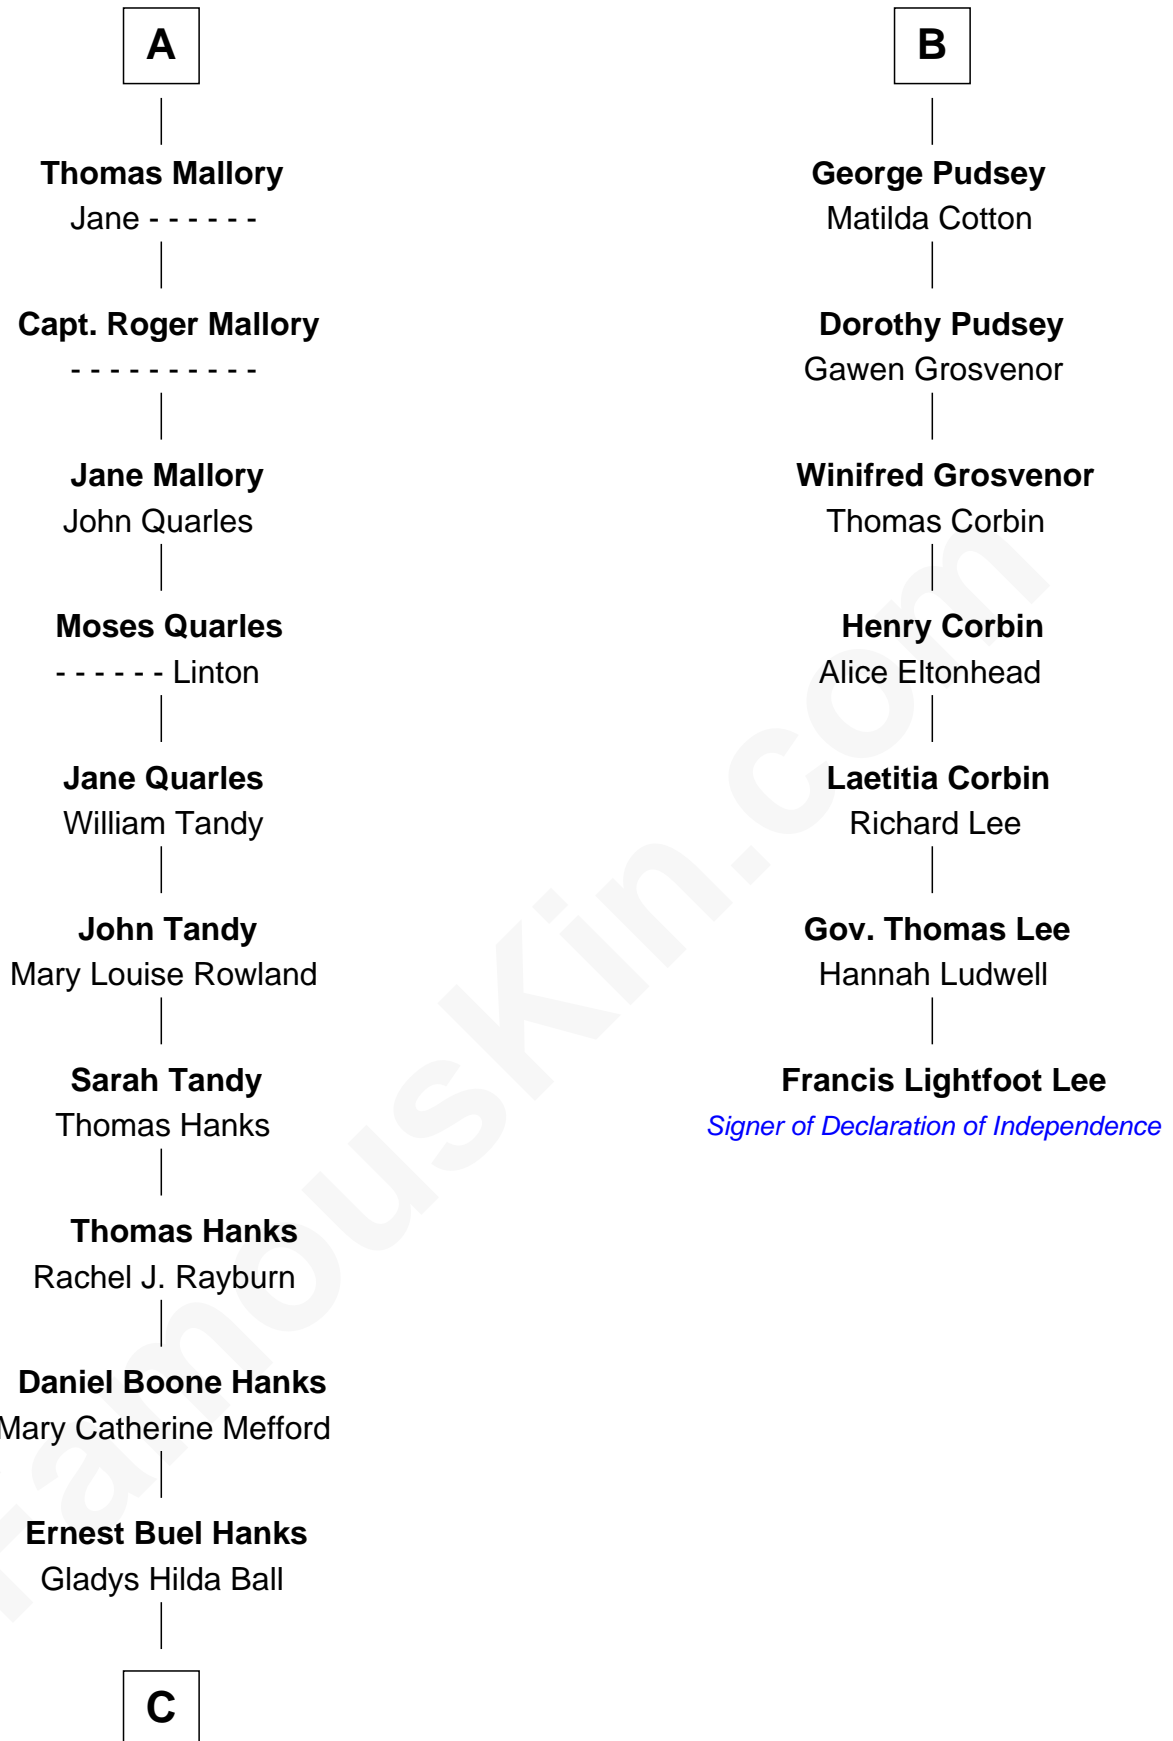

FamousKin.com Relationship Chart of

Tom Hanks
Movie Actor

13th cousin 5 times removed of

Francis Lightfoot Lee
Signer of the Declaration of Independence

Henry FitzHugh
Elizabeth Grey

Sir William FitzHugh
Margery Willoughby

Eleanor Fitzhugh
Sir Thomas Tunstall

Lora FitzHugh
Sir John Constable

Margaret Tunstall
Sir Ralph Pudsey

Joan Constable
Sir William Mallory

Sir John Pudsey
Grace Hamerton

Sir John Mallory
Margaret Thwaites

Henry Pudsey
Margaret Conyers

Sir William Mallory
Jane Norton

Rowland Pudsey
Edith Hare

Sir William Mallory
Ursula Gale

William Pudsey
Eleanor Montfort

Thomas Mallory
Elizabeth Vaughan

Robert Pudsey
Eleanor Harman

A

B

C

Amos Mefford Hanks

Janet Marylyn Frager

Tom Hanks

Movie Actor

FamousKin.com