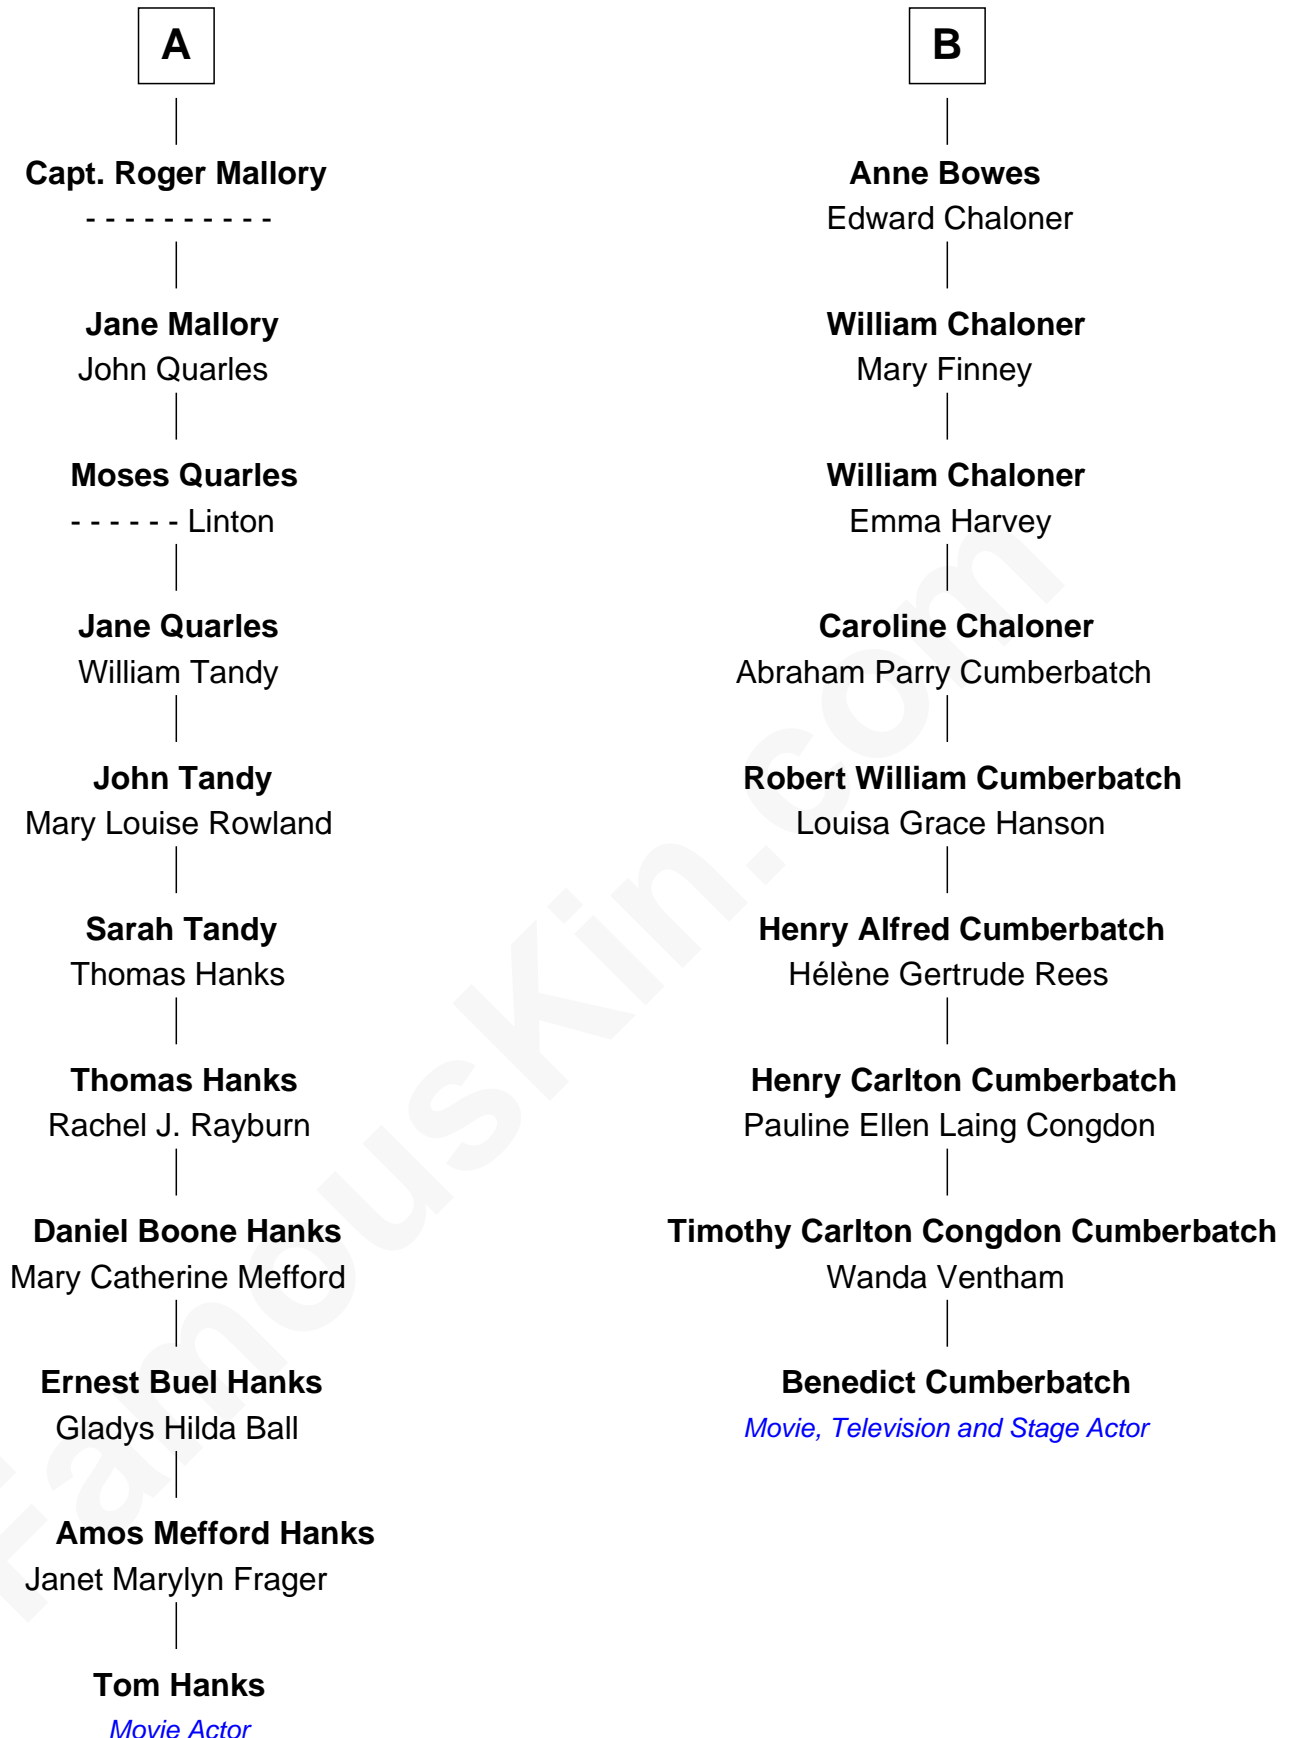

FamousKin.com Relationship Chart of

Tom Hanks

Movie Actor

15th cousin 2 times removed of

Benedict Cumberbatch

Movie, Television and Stage Actor

Sir William FitzHugh

Margery Willoughby

Lora FitzHugh
Sir John Constable

Joan Constable
Sir William Mallory

Sir John Mallory
Margaret Thwaites

Sir William Mallory
Jane Norton

Sir William Mallory
Ursula Gale

Thomas Mallory
Elizabeth Vaughan

Thomas Mallory
Jane - - - - -

A

Maud FitzHugh
Sir William Bowes

Sir Ralph Bowes
Margery Conyers

Richard Bowes
Elizabeth Aske

Sir George Bowes
Jane Talbot

Thomas Bowes
Anne Warcop

Thomas Bowes
Anne Maxton

Sir William Bowes
Elizabeth Blakiston

B

Benedict Cumberbatch photo by [Gage Skidmore](#) (CC BY-SA 2.0)