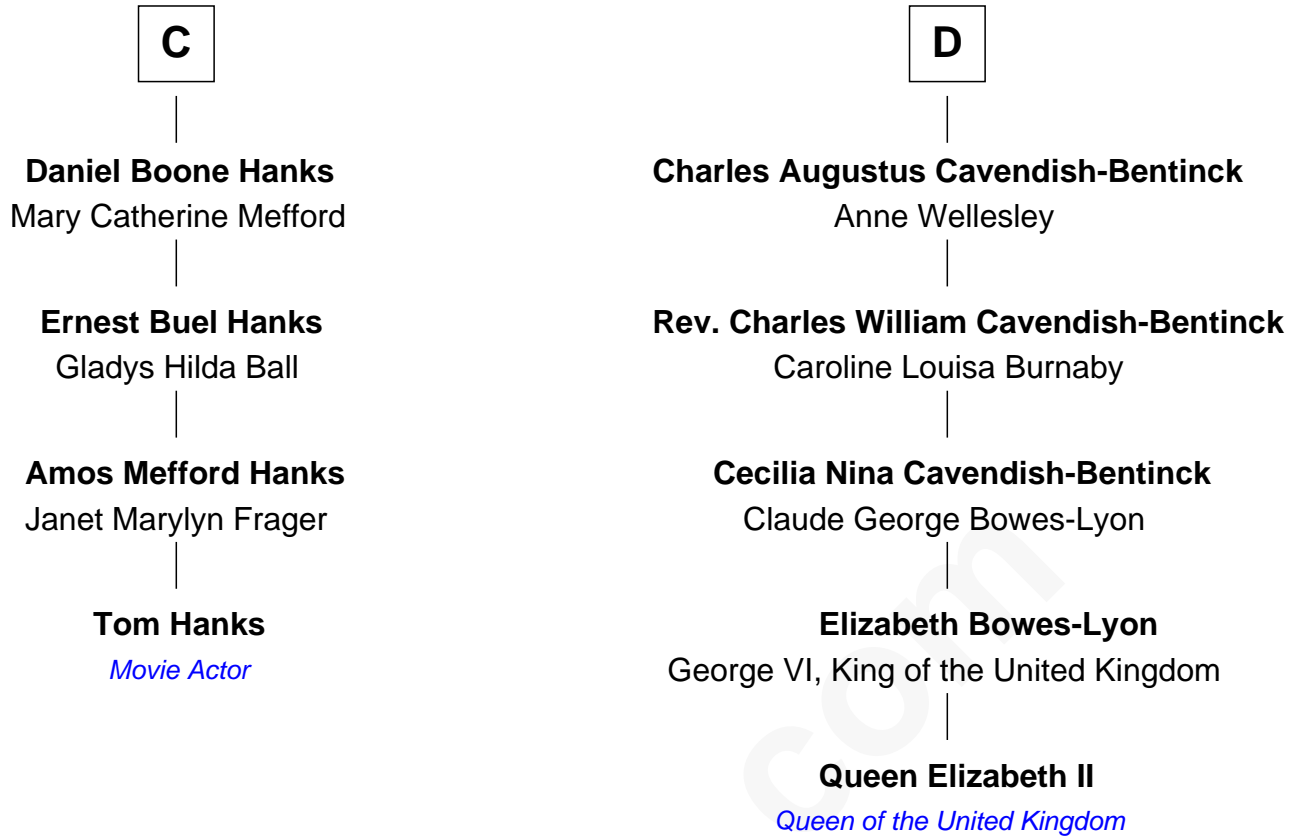

FamousKin.com Relationship Chart of

Tom Hanks

Movie Actor

20th cousin 1 time removed of

Queen Elizabeth II

Queen of the United Kingdom

Sir Robert de Umfreville

*with wife
Eleanor - - - - -*

Sir Henry Tailboys

Margaret de Umfreville

John Constable

Sir Walter Tailboys

Margaret - - - - -

Sir John Constable

Lora FitzHugh

Sir Walter Tailboys

- - - - -

Joan Constable

Sir William Mallory

Margaret Tailboys

Richard Pinchbeck

Sir John Mallory

Margaret Thwaites

Sir Thomas Pinchbeck

Anne Greene

Sir William Mallory

Jane Norton

Elizabeth Pinchbeck

John Hardwick

A

B

Elizabeth II photo by [Eric Draper](#)