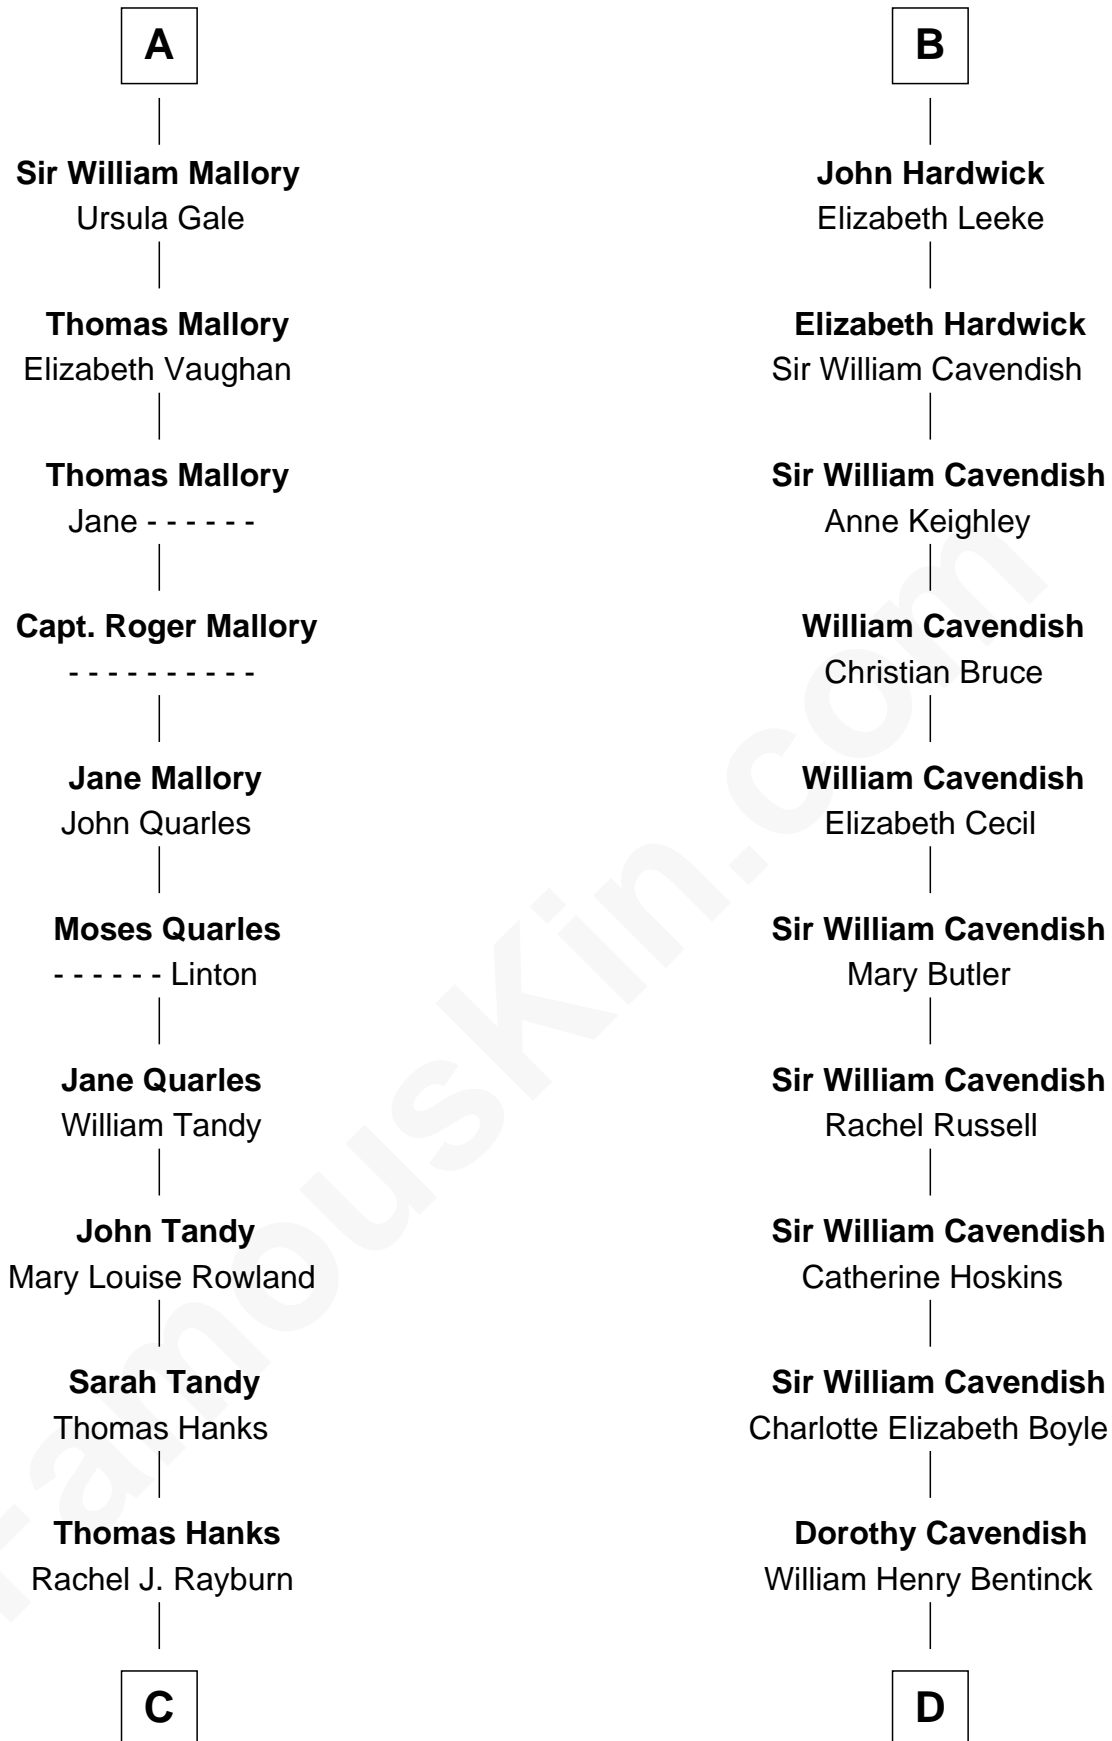

FamousKin.com Relationship Chart of

Tom Hanks

Movie Actor

20th cousin 1 time removed of

Queen Elizabeth II

Queen of the United Kingdom

Sir Robert de Umfreville

*with wife
Eleanor - - - - -*

- - - - -

Joan Constable

Sir William Mallory

Margaret Tailboys

Richard Pinchbeck

Sir John Mallory

Margaret Thwaites

Sir Thomas Pinchbeck

Anne Greene

Sir William Mallory

Jane Norton

Elizabeth Pinchbeck

John Hardwick

A

B

Elizabeth II photo by [Eric Draper](#)