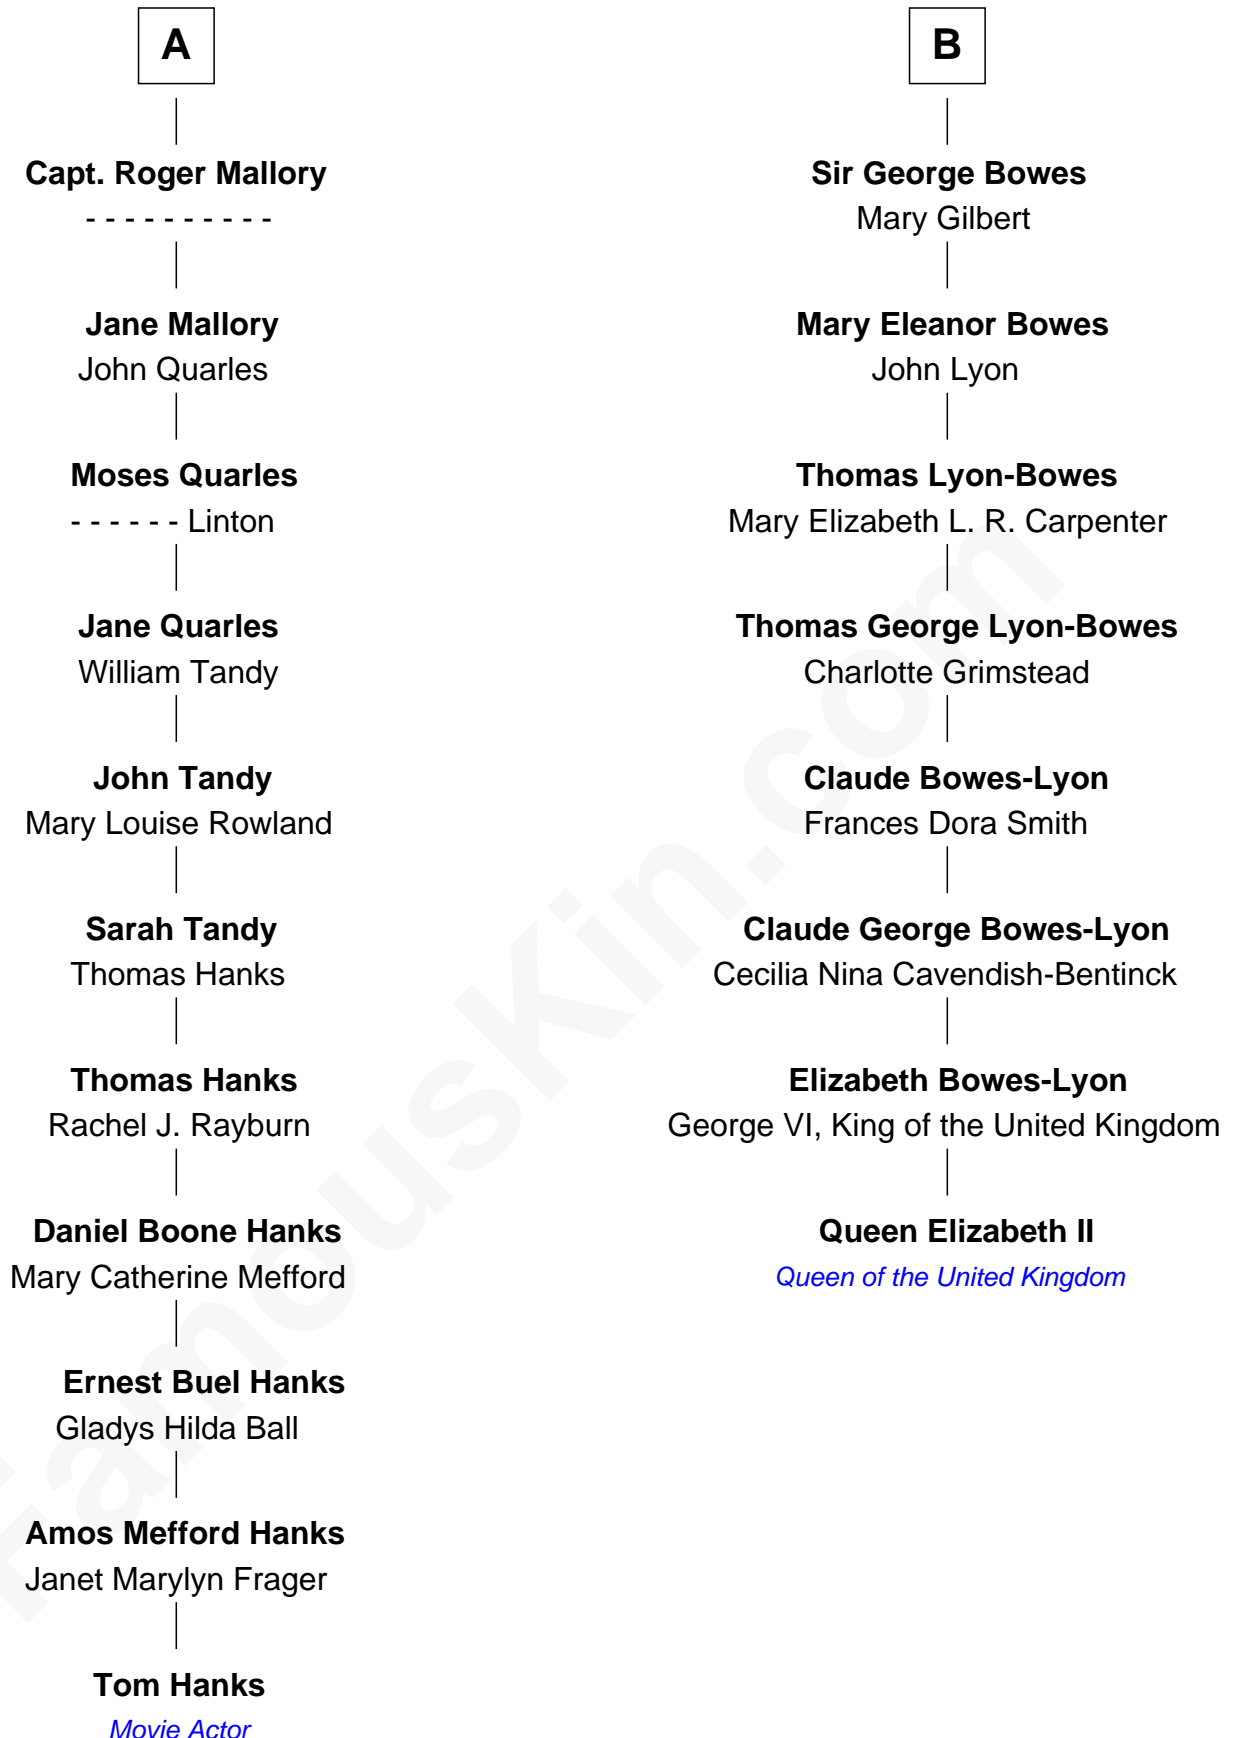

# FamousKin.com Relationship Chart of

**Tom Hanks**

*Movie Actor*

14th cousin 3 times removed of

**Queen Elizabeth II**

*Queen of the United Kingdom*

**Sir William FitzHugh**

Margery Willoughby

Elizabeth II photo by [Eric Draper](#)