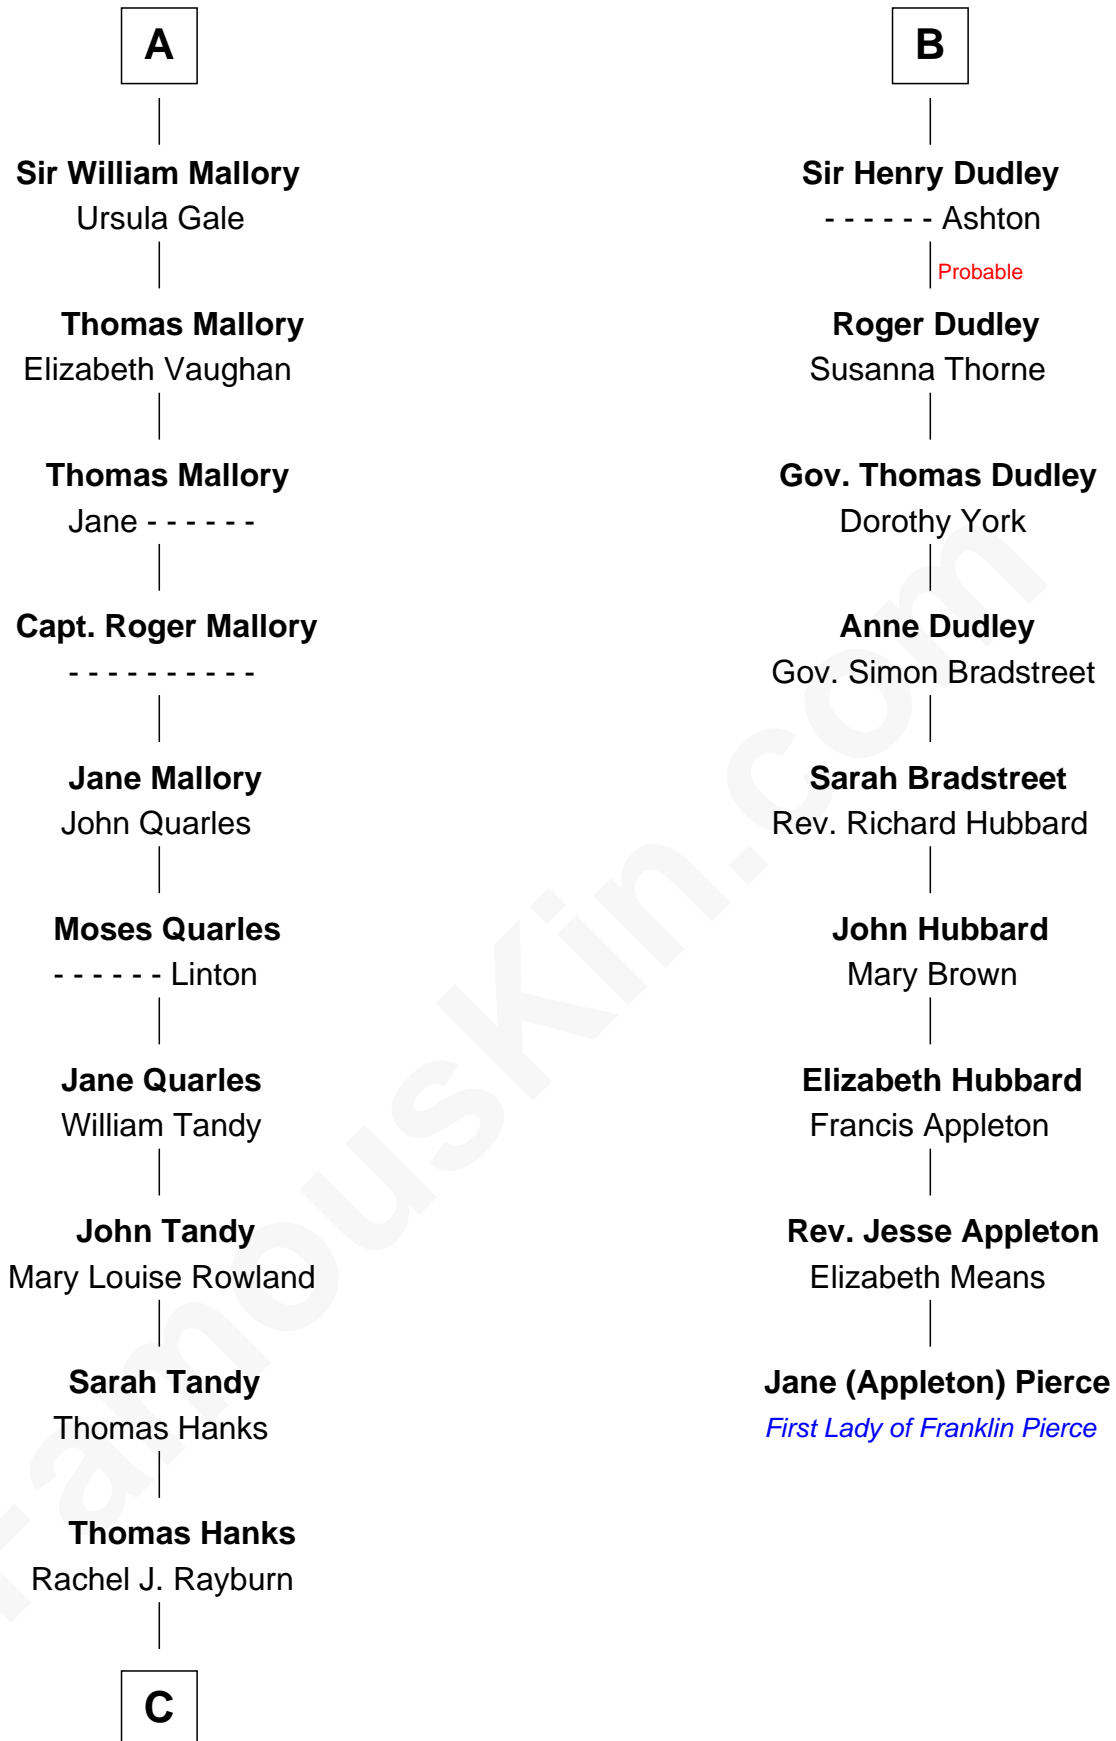

FamousKin.com Relationship Chart of

Tom Hanks

Movie Actor

15th cousin 5 times removed of

Jane (Appleton) Pierce

First Lady of President Franklin Pierce

Edmund Fitzalan

Alice de Warenne