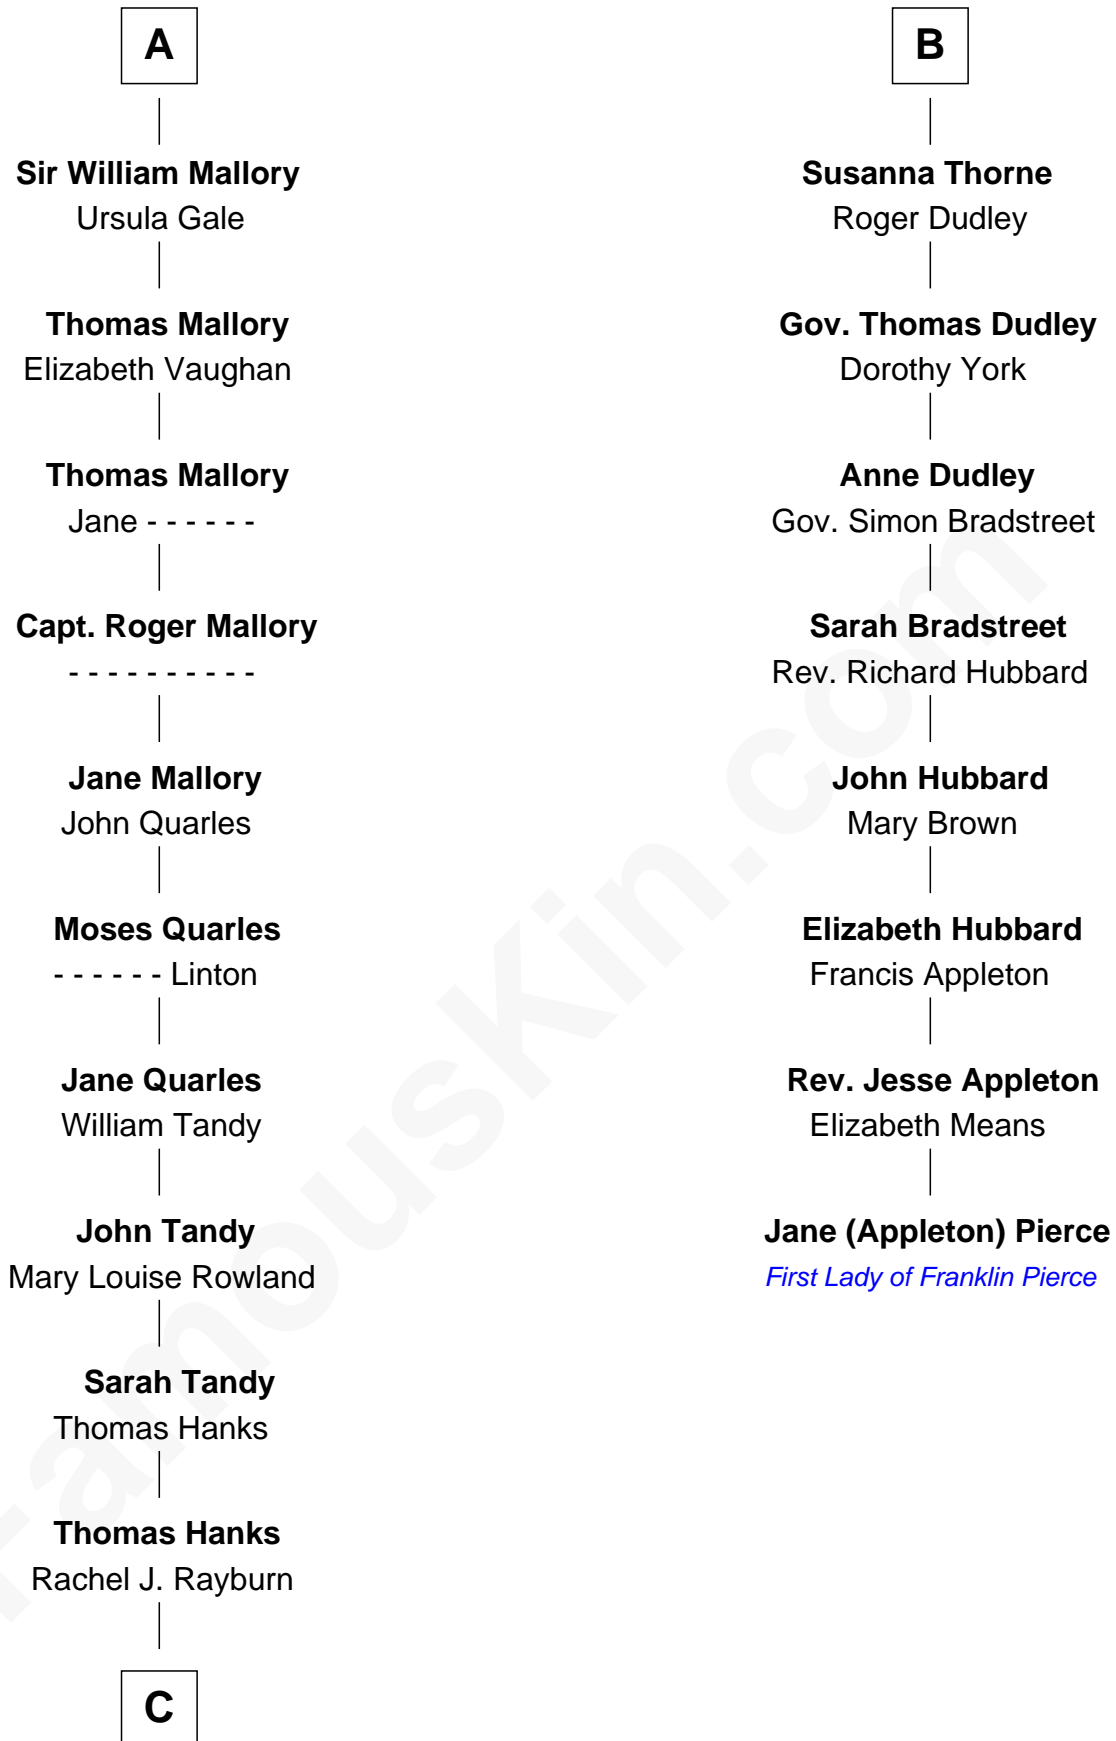

# FamousKin.com Relationship Chart of

**Tom Hanks**

*Movie Actor*

14th cousin 6 times removed of

**Jane (Appleton) Pierce**

*First Lady of President Franklin Pierce*

**Sir John Grey**

Avice Marmion

**Sir Robert Grey**  
Lora de St. Quintin

**Elizabeth Grey**  
Henry FitzHugh

**Sir William FitzHugh**  
Margery Willoughby

**Lora FitzHugh**  
Sir John Constable

**Joan Constable**  
Sir William Mallory

**Sir John Mallory**  
Margaret Thwaites

**Sir William Mallory**  
Jane Norton

**A**

**Maud Grey**

Sir Thomas Harcourt

**Sir Thomas Harcourt**  
Jane Fraunceys

**Sir Richard Harcourt**  
Edith St. Clair

**Alice Harcourt**  
William Bessiles

**Elizabeth Bessiles**  
Richard Fettiplace

**Anne Fettiplace**  
Edward Purefoy

**Mary Purefoy**  
Thomas Thorne

**B**

**C**

—  
**Daniel Boone Hanks**  
Mary Catherine Mefford

—  
**Ernest Buel Hanks**  
Gladys Hilda Ball

—  
**Amos Mefford Hanks**  
Janet Marylyn Frager