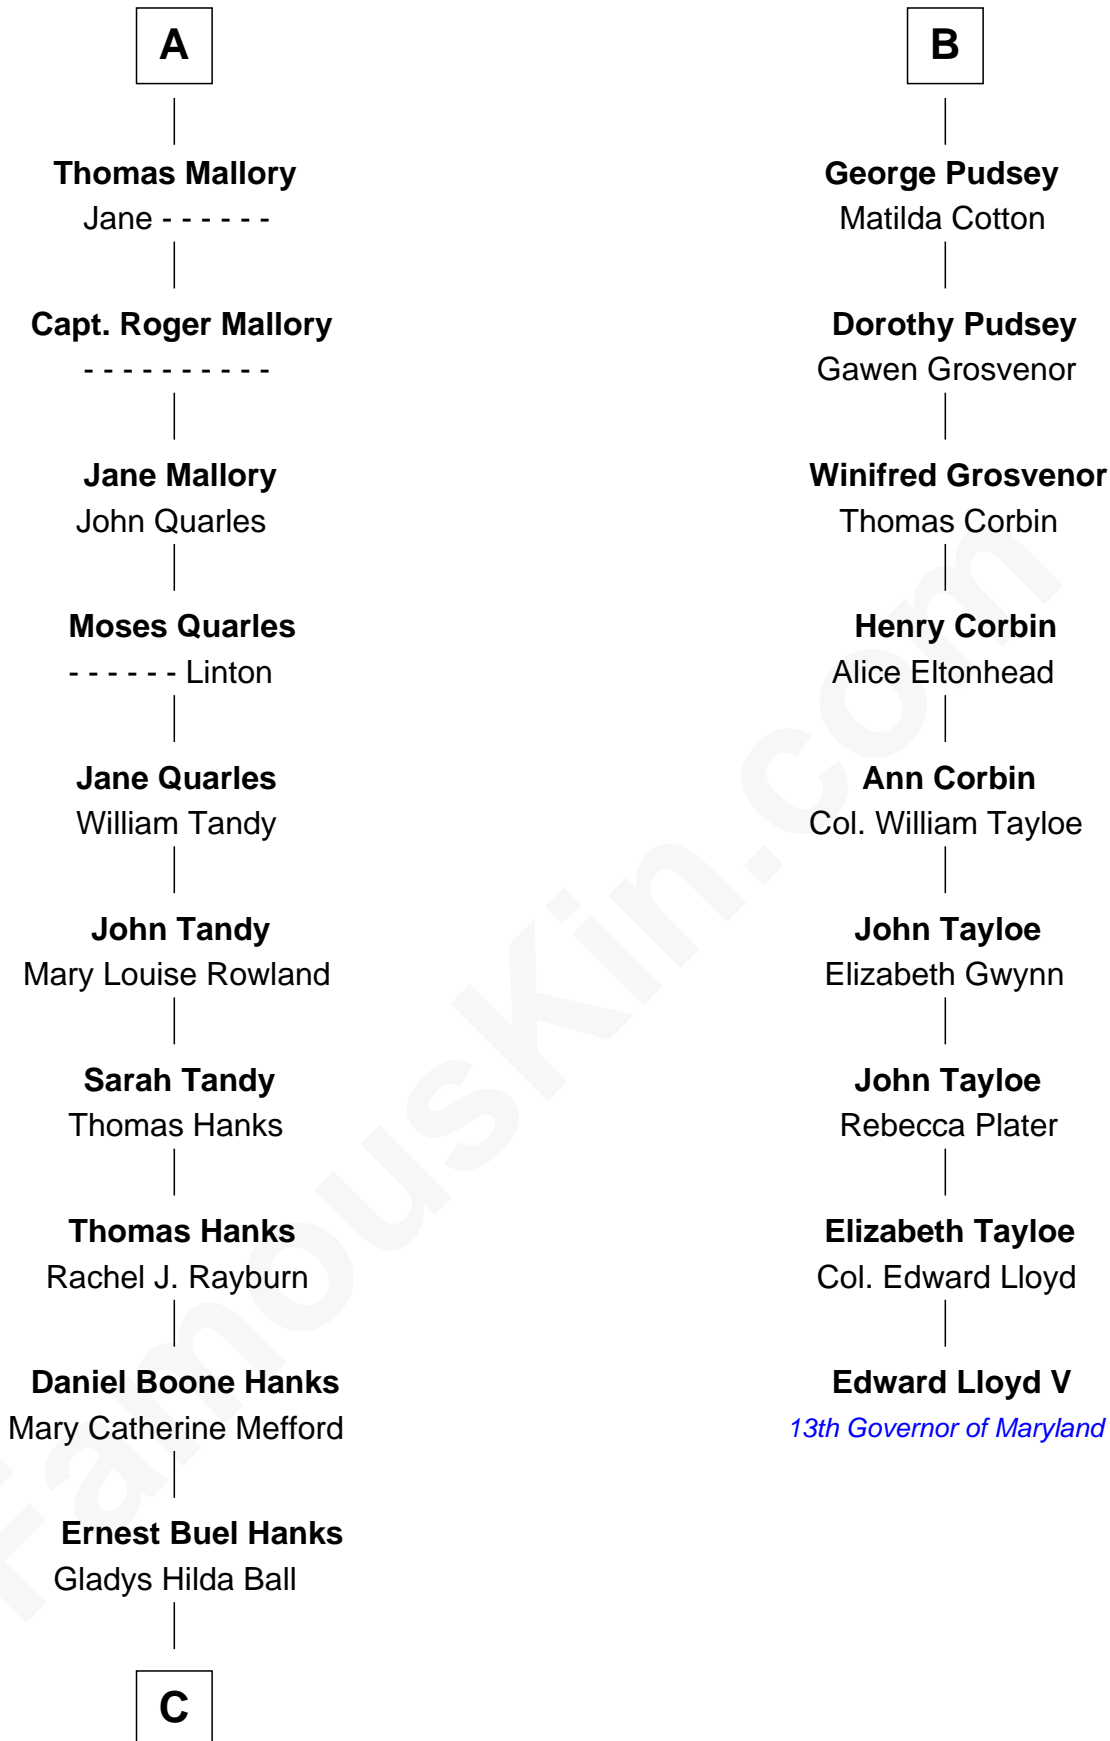

FamousKin.com Relationship Chart of

Tom Hanks

Movie Actor

15th cousin 3 times removed of

Edward Lloyd V

13th Governor of Maryland

Henry FitzHugh

Elizabeth Grey

Sir William Mallory

Jane Norton

Sir William Mallory

Ursula Gale

Thomas Mallory

Elizabeth Vaughan

A

Eleanor Fitzhugh

Sir Thomas Tunstall

Margaret Tunstall

Sir Ralph Pudsey

Sir John Pudsey

Grace Hamerton

Henry Pudsey

Margaret Conyers

Rowland Pudsey

Edith Hare

William Pudsey

Eleanor Montfort

Robert Pudsey

Eleanor Harman

B

C

Amos Mefford Hanks
Janet Marylyn Frager