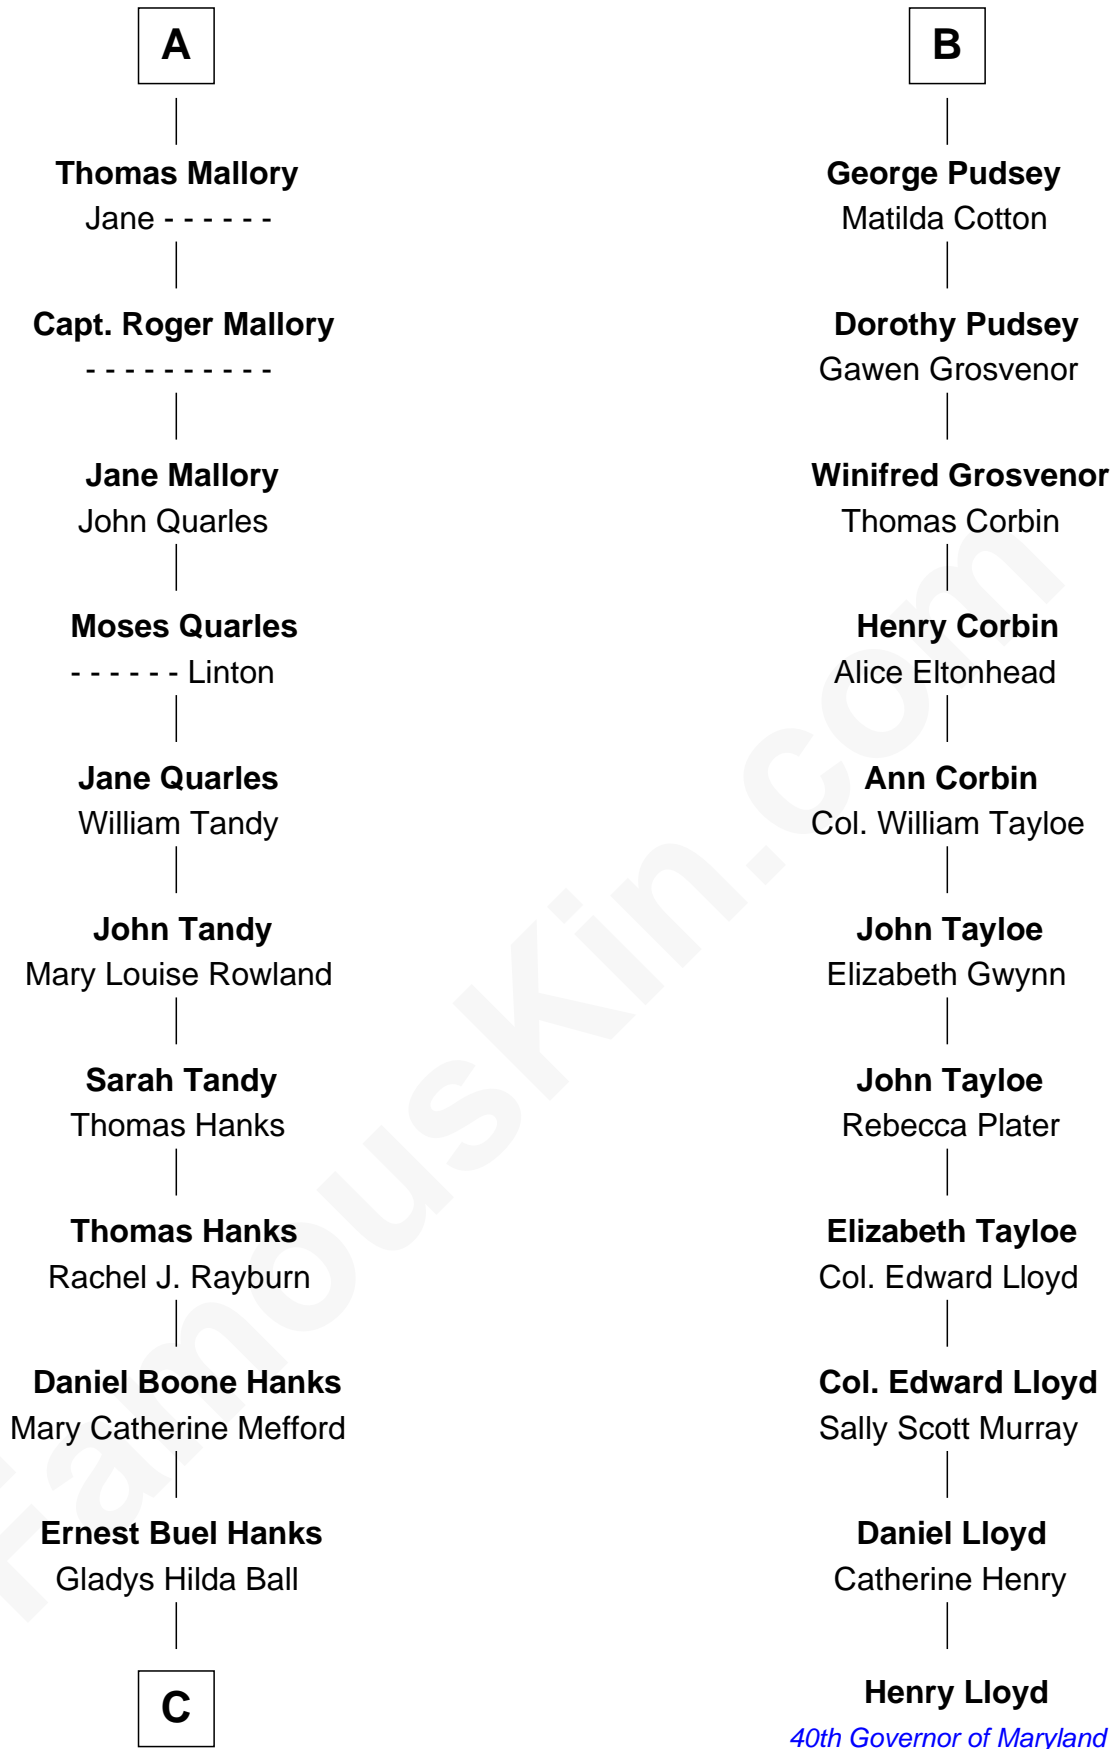

FamousKin.com Relationship Chart of

Tom Hanks

Movie Actor

17th cousin 1 time removed of

Henry Lloyd

40th Governor of Maryland

Henry FitzHugh

Elizabeth Grey

Sir William Mallory

Jane Norton

Sir William Mallory

Ursula Gale

Thomas Mallory

Elizabeth Vaughan

A

Eleanor Fitzhugh

Sir Thomas Tunstall

Margaret Tunstall

Sir Ralph Pudsey

Sir John Pudsey

Grace Hamerton

Henry Pudsey

Margaret Conyers

Rowland Pudsey

Edith Hare

William Pudsey

Eleanor Montfort

Robert Pudsey

Eleanor Harman

B

C

Amos Mefford Hanks