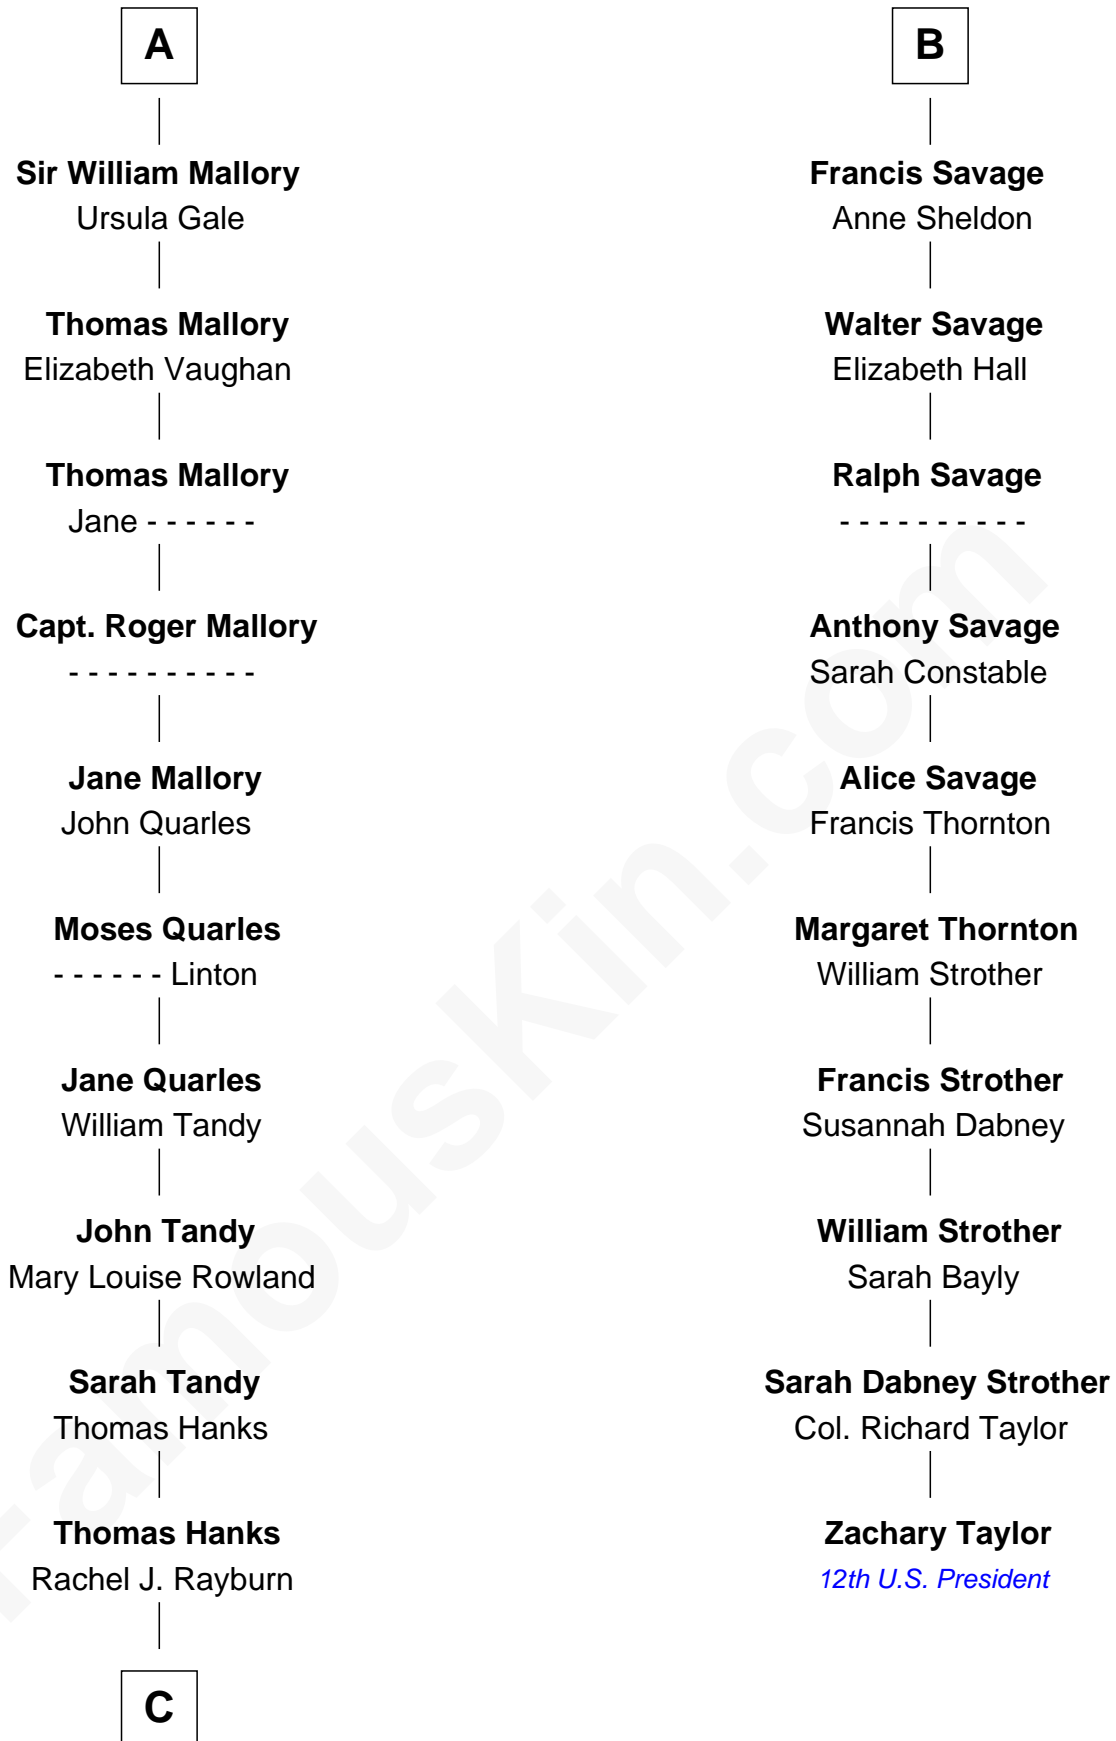

# FamousKin.com Relationship Chart of

**Tom Hanks**

*Movie Actor*

16th cousin 4 times removed of

**Zachary Taylor**

*12th U.S. President*

**Edmund Fitzalan**

Alice de Warenne

**C**

—  
**Daniel Boone Hanks**  
Mary Catherine Mefford

—  
**Ernest Buel Hanks**  
Gladys Hilda Ball

—  
**Amos Mefford Hanks**  
Janet Marylyn Frager

—  
**Tom Hanks**  
*Movie Actor*

FamousKin.com