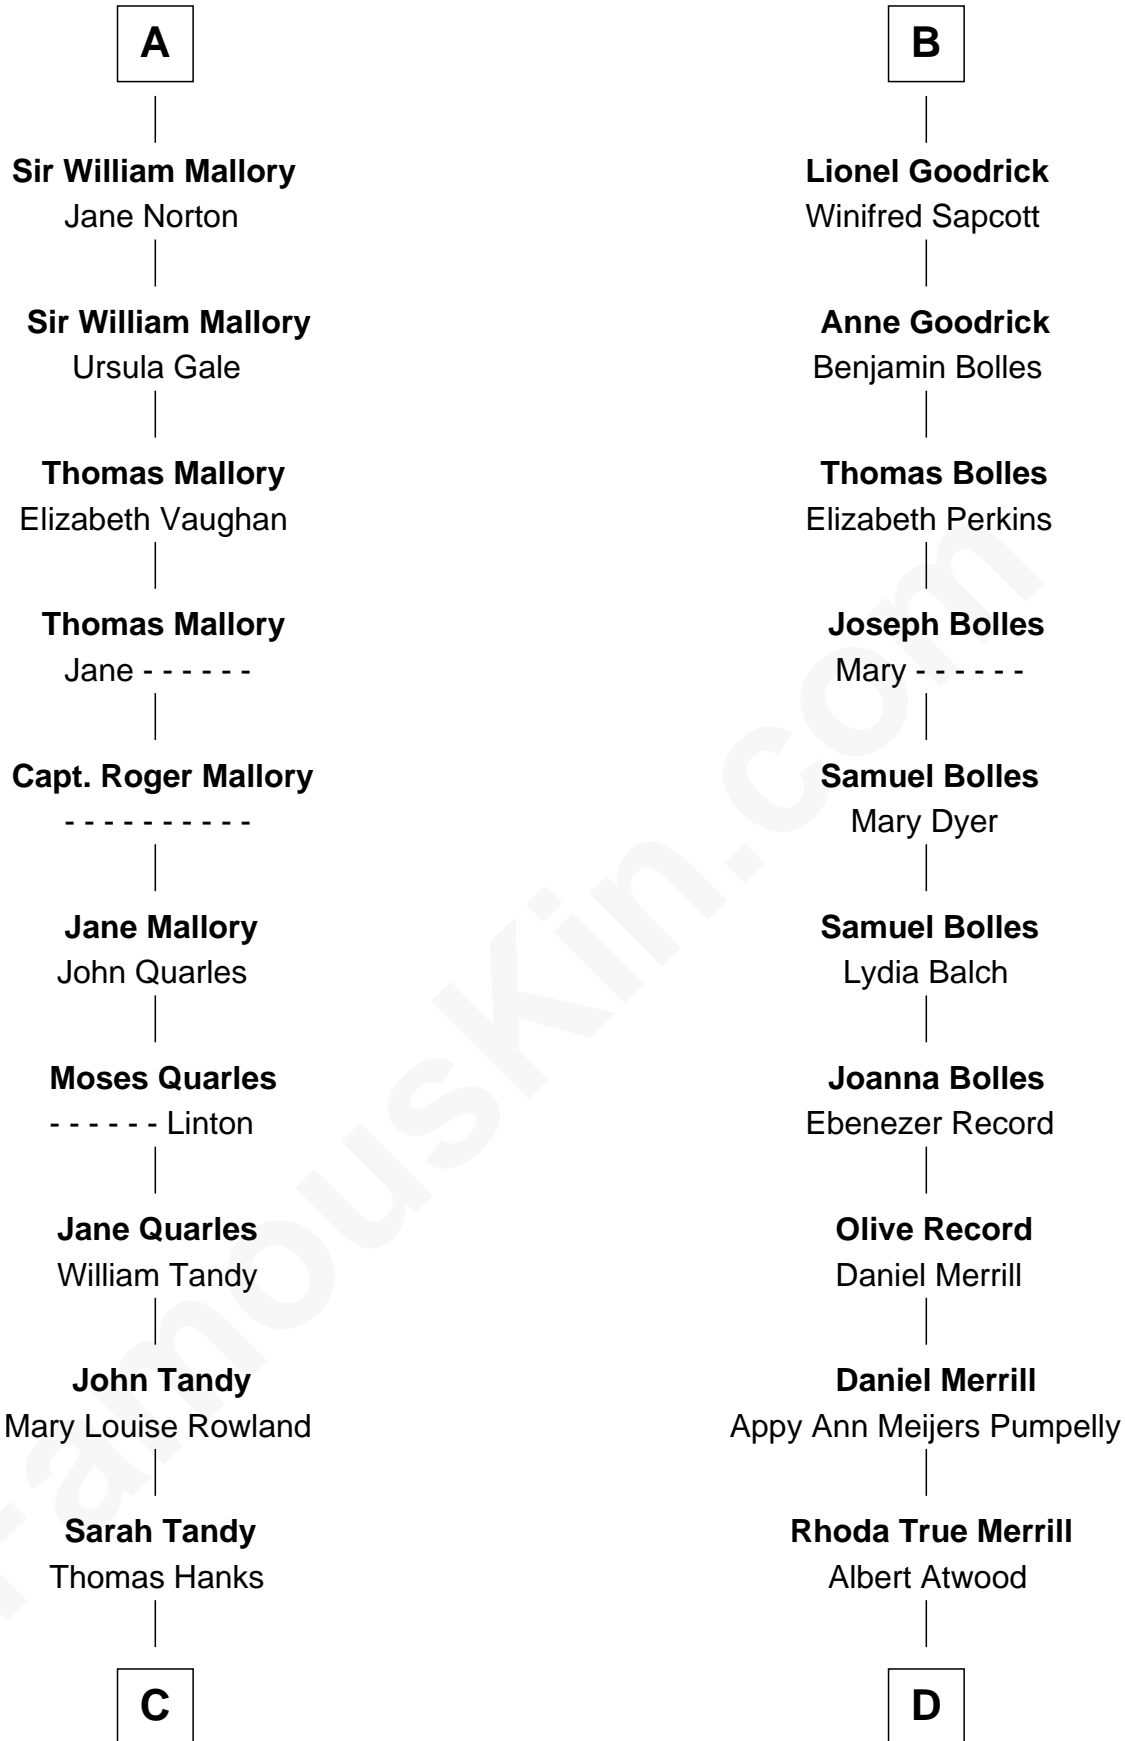

FamousKin.com Relationship Chart of

Tom Hanks

Movie Actor

21st cousin of

Dave Cowens

NBA Hall of Famer

Sir Geoffrey le Scrope

Ivetta de Ros

C

Thomas Hanks
Rachel J. Rayburn

Daniel Boone Hanks
Mary Catherine Mefford

Ernest Buel Hanks
Gladys Hilda Ball

Amos Mefford Hanks
Janet Marylyn Frager

Tom Hanks
Movie Actor

D

Thomas Albert Atwood
Priscilla Ann Kelly