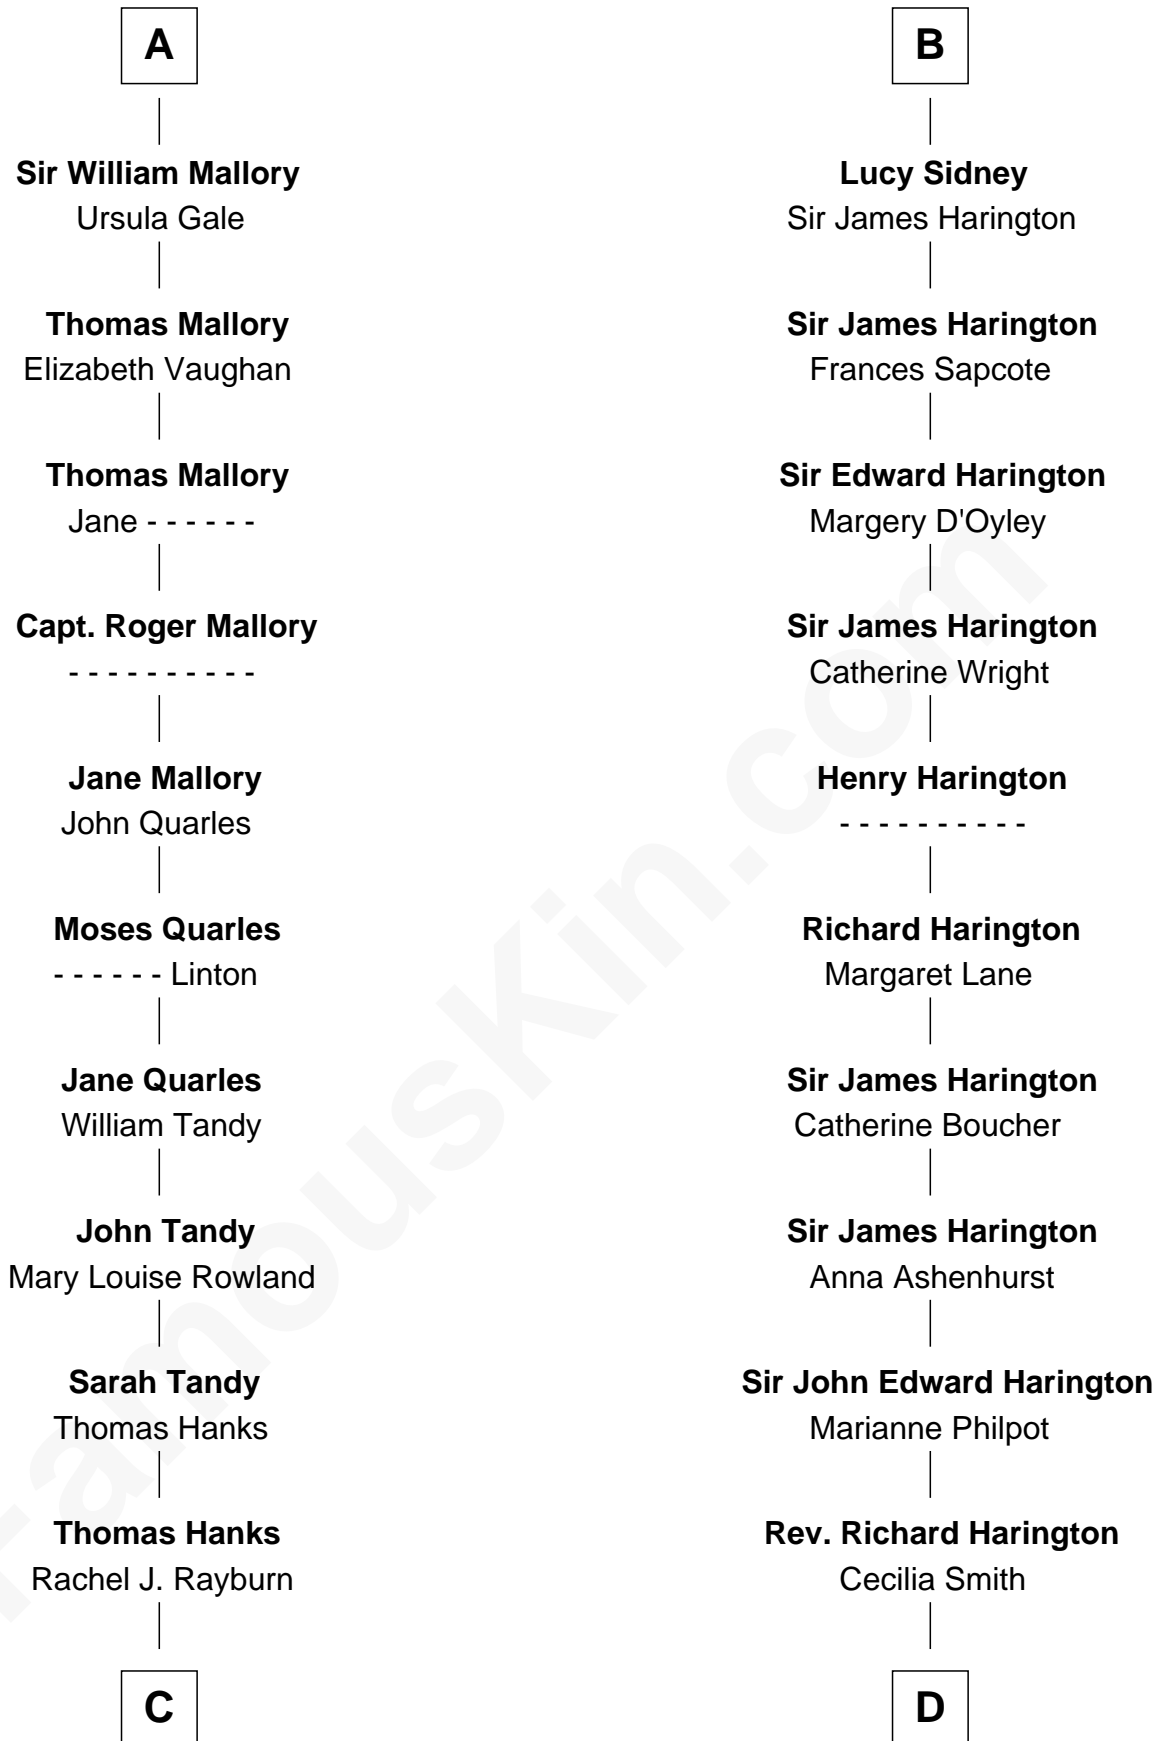

FamousKin.com Relationship Chart of

Tom Hanks

Movie Actor

20th cousin 1 time removed of

Kit Harington

TV Actor - "Game of Thrones"

Edmund Fitzalan

Alice de Warenne

C

Daniel Boone Hanks
Mary Catherine Mefford

Ernest Buel Hanks
Gladys Hilda Ball

Amos Mefford Hanks
Janet Marylyn Frager

Tom Hanks
Movie Actor

D

Sir Richard Harington
Francis Agnata Biscoe

Sir Richard Harington
Selina Louisa Grace Dundas