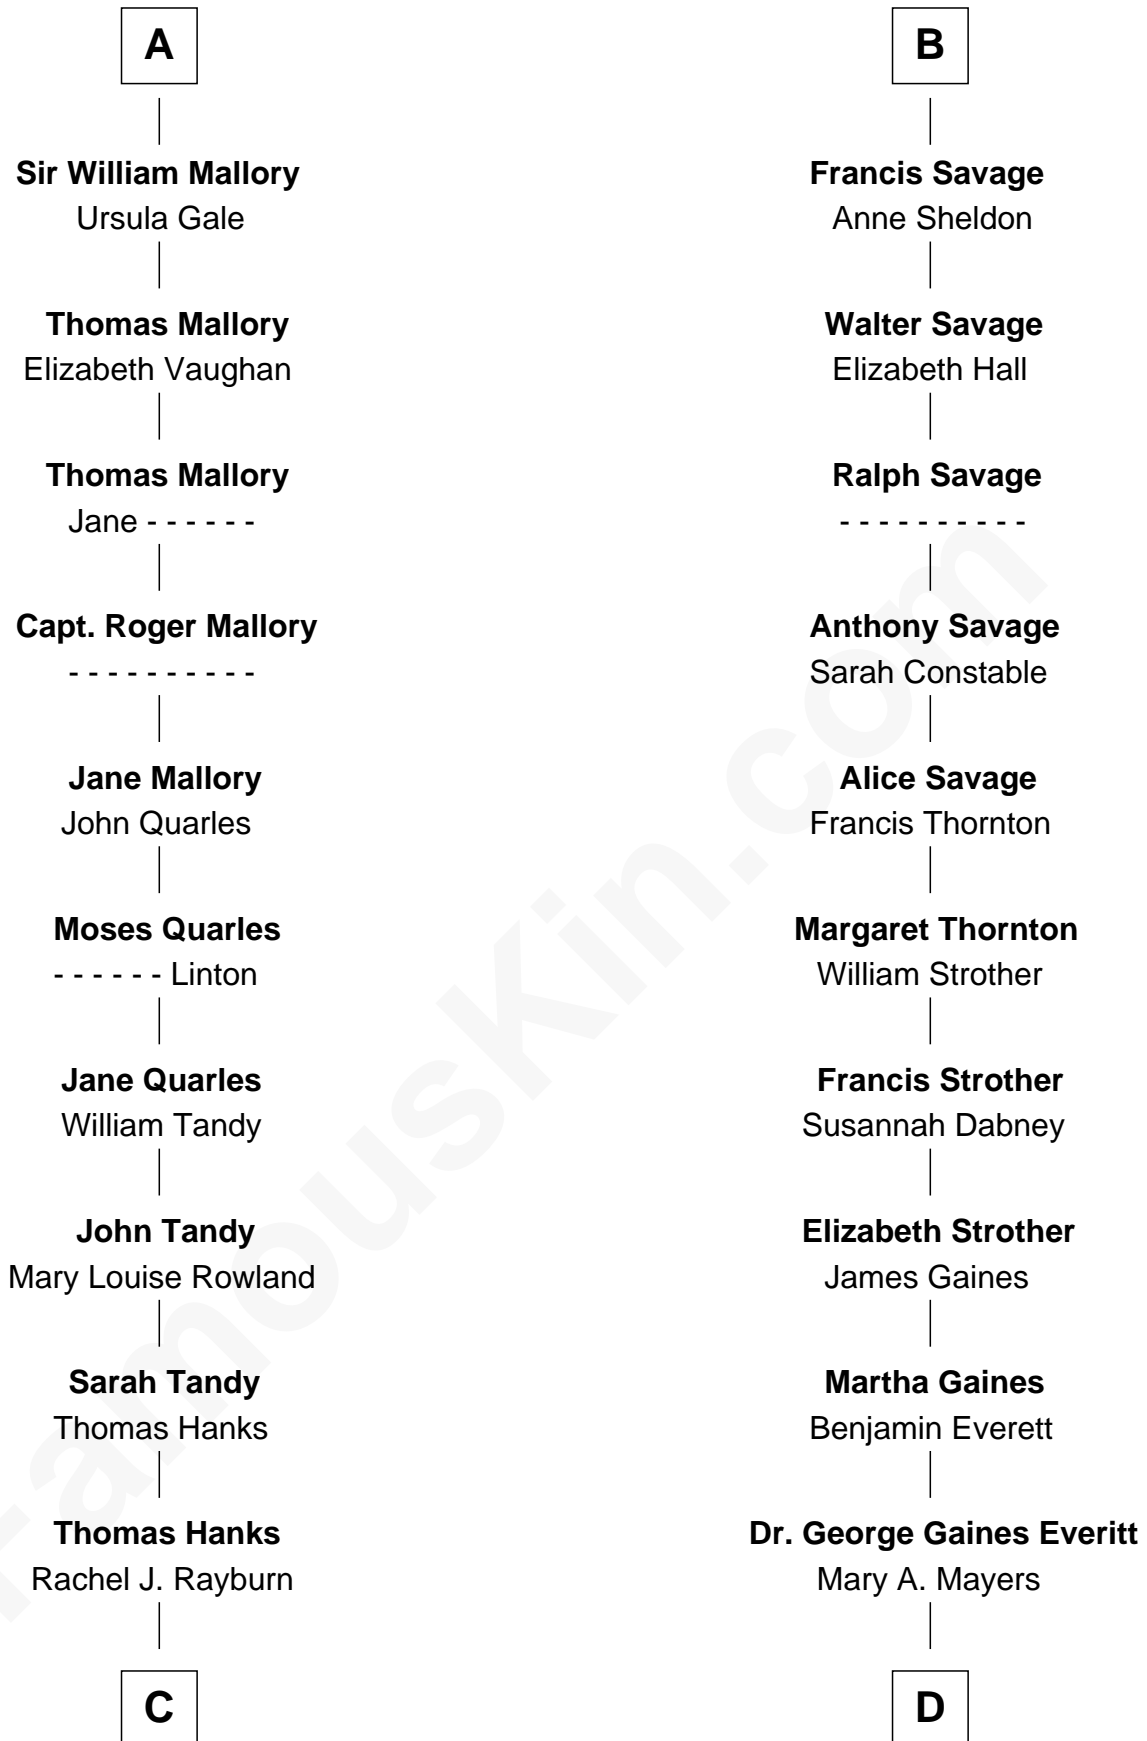

# FamousKin.com Relationship Chart of

**Tom Hanks**

*Movie Actor*

20th cousin of

**William H. Macy**

*TV and Movie Actor*

**Edmund Fitzalan**

Alice de Warenne

Eleanor Plantagenet

**Sir Richard Fitzalan**

Elizabeth de Bohun

**Elizabeth Fitzalan**

Sir Robert Goushill

**Joan Goushill**

Sir Thomas Stanley

**Katherine Stanley**

Sir John Savage

**Sir Christopher Savage**

Anne Stanley

**Sir Christopher Savage**

Anne Lygon

**B**

**C**

**Daniel Boone Hanks**  
Mary Catherine Mefford

**Ernest Buel Hanks**  
Gladys Hilda Ball

**Amos Mefford Hanks**  
Janet Marylyn Frager

**Tom Hanks**  
*Movie Actor*

**D**

**Horace Benjamin Everitt**  
Martha Leticia Roberts

**Mary Lois Everitt**  
Clement Overstreet