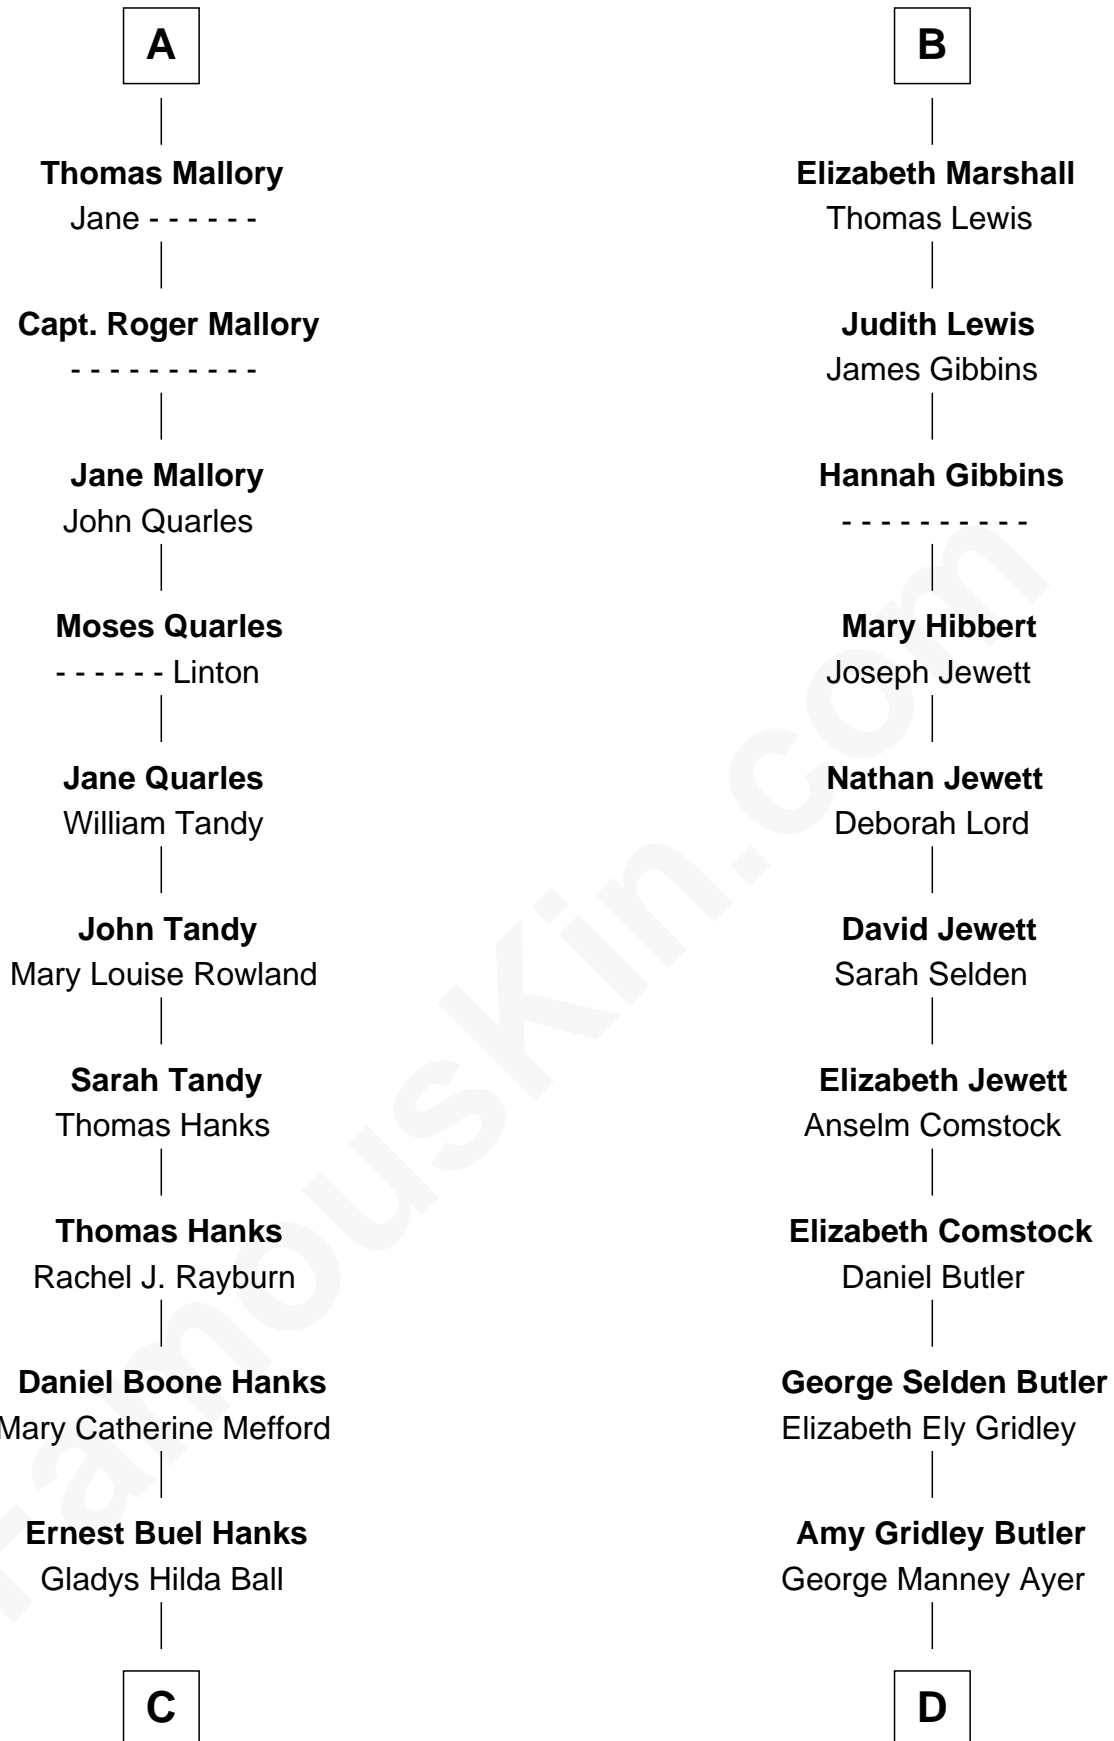

FamousKin.com Relationship Chart of

Tom Hanks

Movie Actor

18th cousin 1 time removed of

Gerald Ford

38th U.S. President

Sir William Willoughby

Lucy le Strange

Sir William Mallory

Jane Norton

Sir William Mallory

Ursula Gale

Thomas Mallory

Elizabeth Vaughan

A

Elizabeth Willoughby

John Harpersfield

Edward Harpersfield alias Mytton

Anne Skrimshire

Katherine Mytton

Roger Marshall

B

C

Amos Mefford Hanks