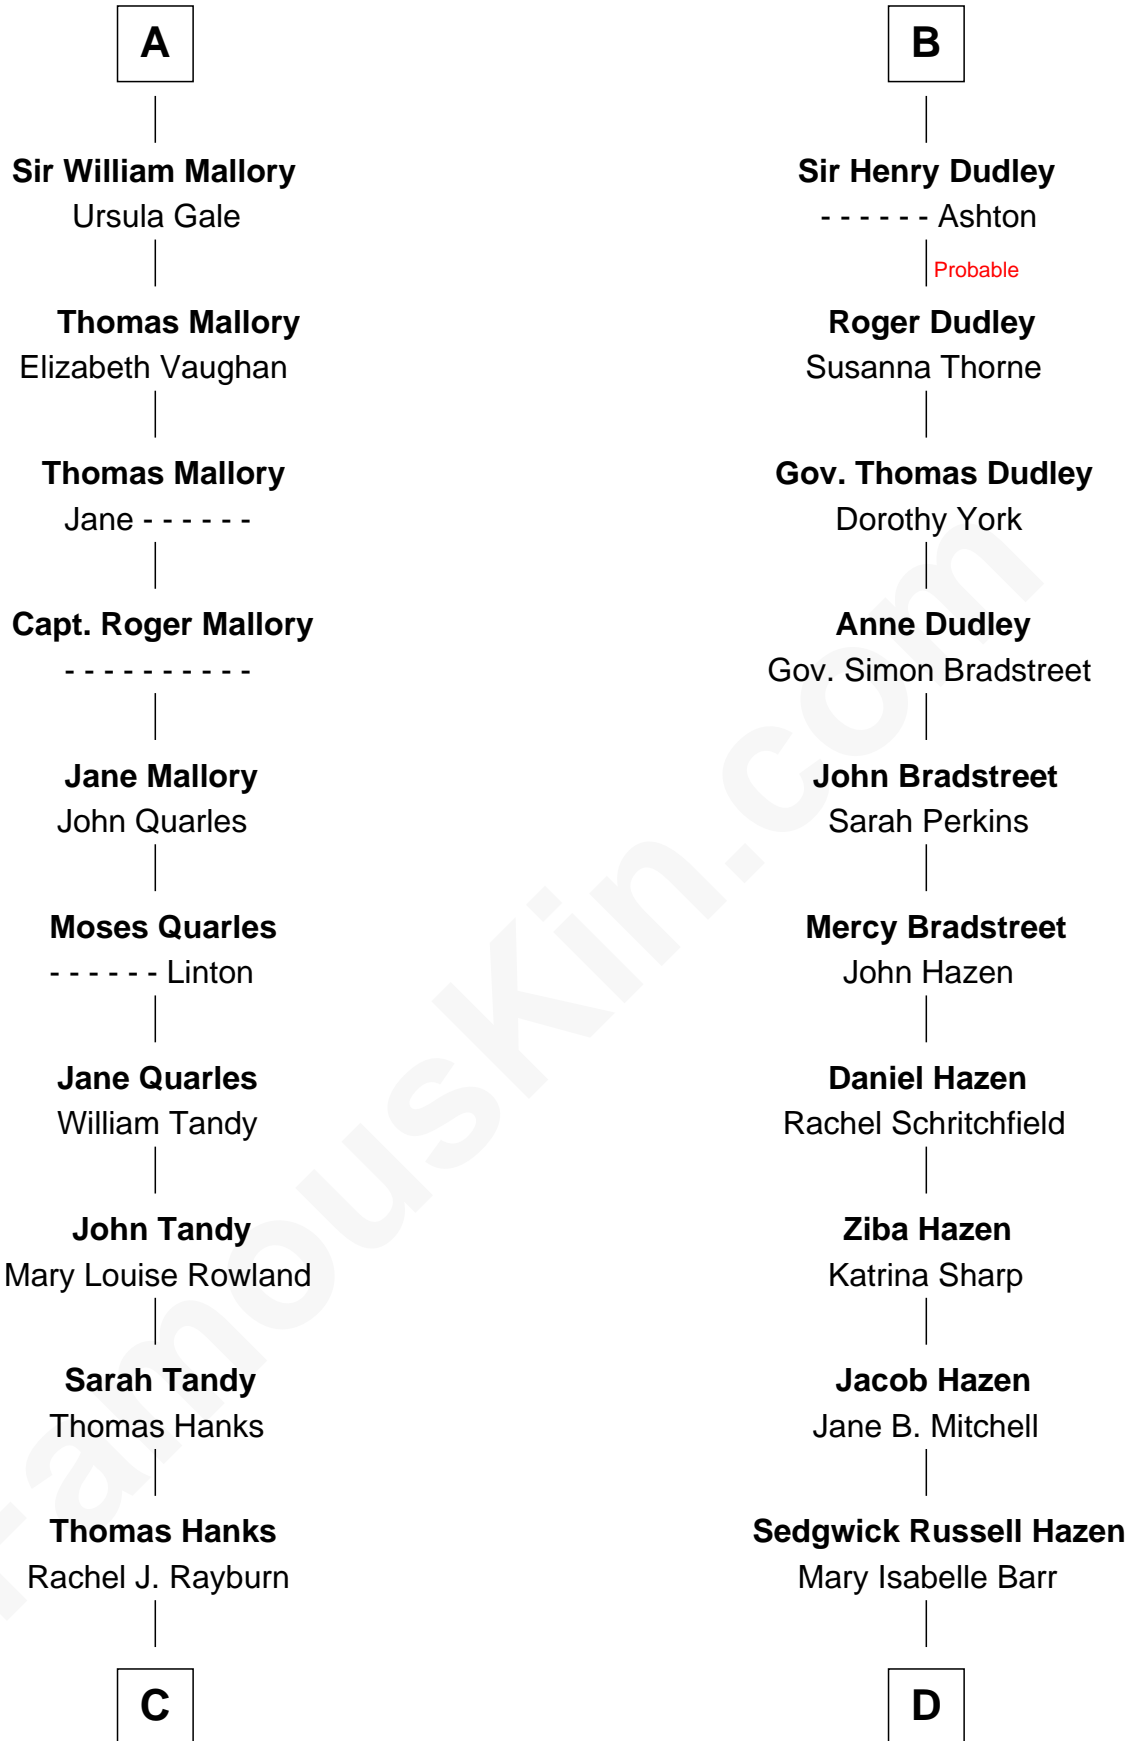

FamousKin.com Relationship Chart of

Tom Hanks

Movie Actor

20th cousin of

J. K. Simmons

TV and Movie Actor

Edmund Fitzalan

Alice de Warenne

C

Daniel Boone Hanks
Mary Catherine Mefford

Ernest Buel Hanks
Gladys Hilda Ball

Amos Mefford Hanks
Janet Marylyn Frager

Tom Hanks
Movie Actor

D

Lewis Jacob Hazen
Emma Broaddus Lewis

Ruth Hazen
Col. Ralph Archibald Kimble