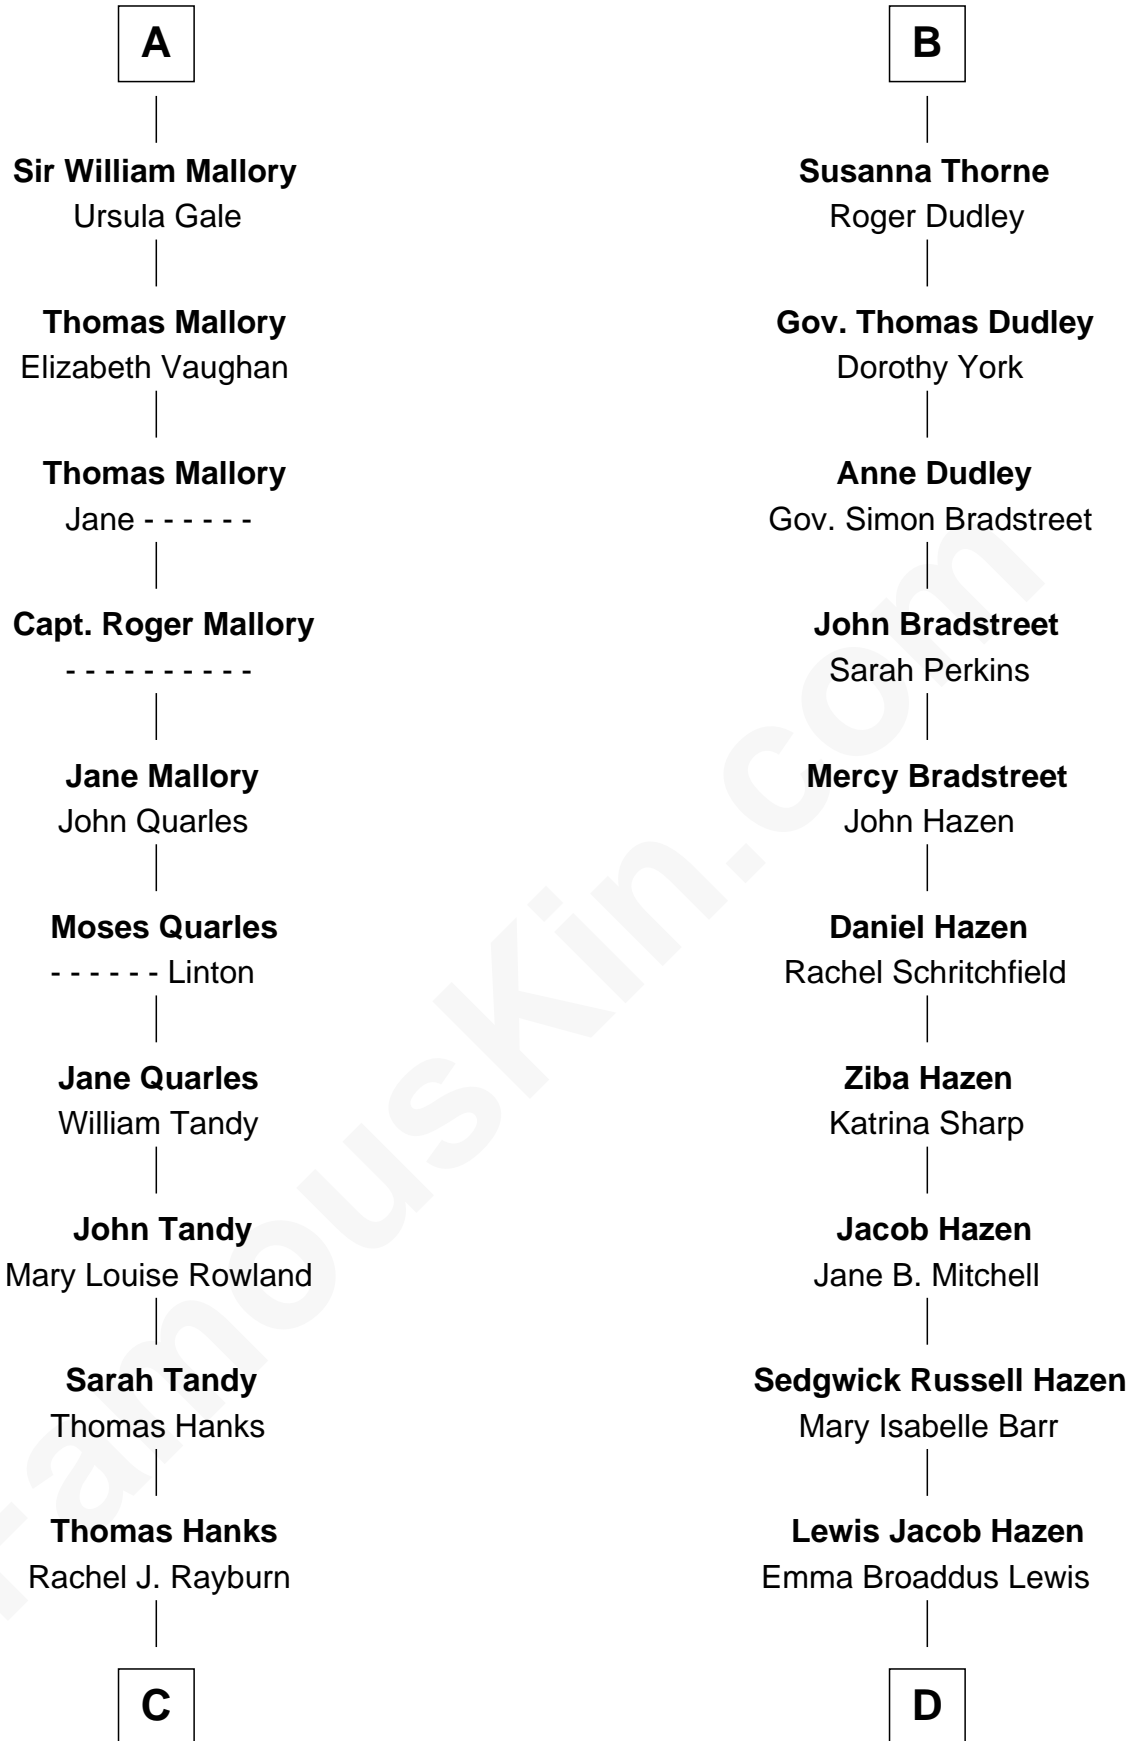

# FamousKin.com Relationship Chart of

**Tom Hanks**

*Movie Actor*

19th cousin 1 time removed of

**J. K. Simmons**

*TV and Movie Actor*

**Sir John Grey**

Avice Marmion

**C**

**Daniel Boone Hanks**  
Mary Catherine Mefford

**Ernest Buel Hanks**  
Gladys Hilda Ball

**Amos Mefford Hanks**  
Janet Marylyn Frager

**Tom Hanks**  
*Movie Actor*

**D**

**Ruth Hazen**  
Col. Ralph Archibald Kimble