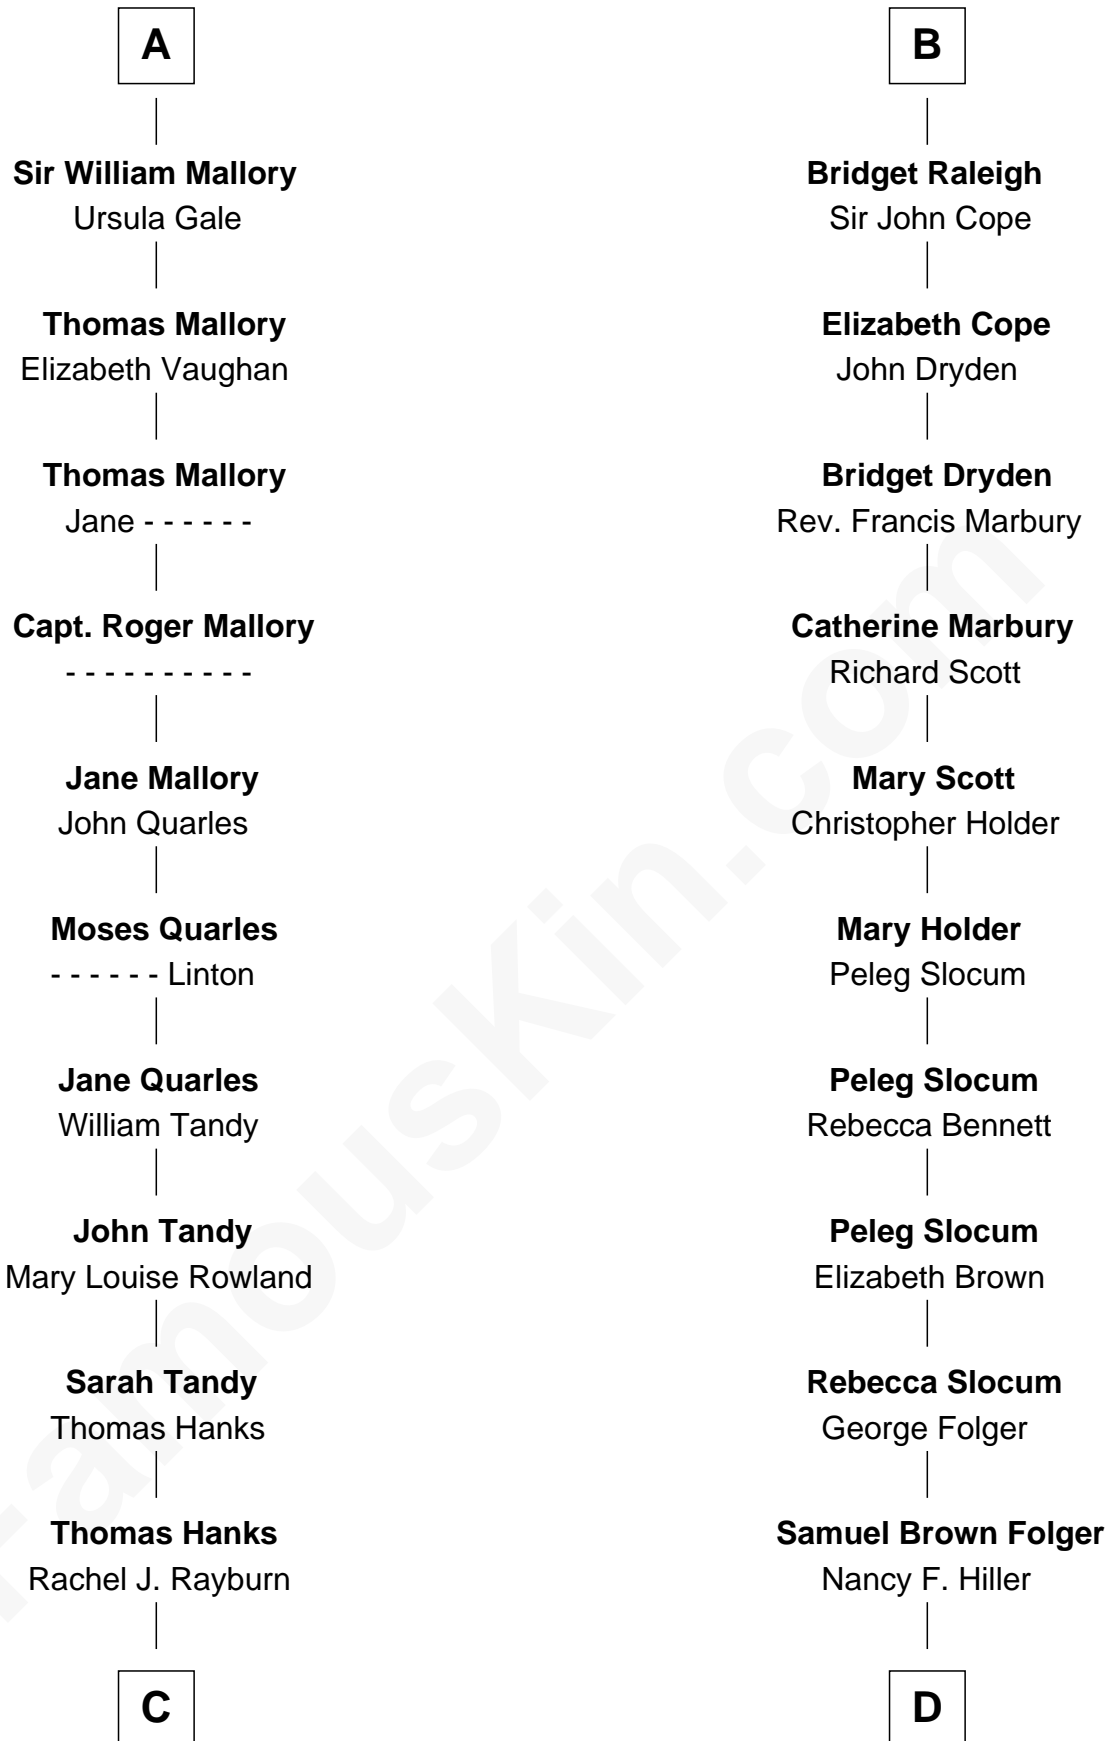

## Relationship Chart of

### Tom Hanks

*Movie Actor*

18th cousin 2 times removed of

### Henry Clay Folger

*Founder of Folger Shakespeare Library and Chairman of Standard Oil*

**Edmund Fitzalan**  
Alice de Warenne

FamousKin.com