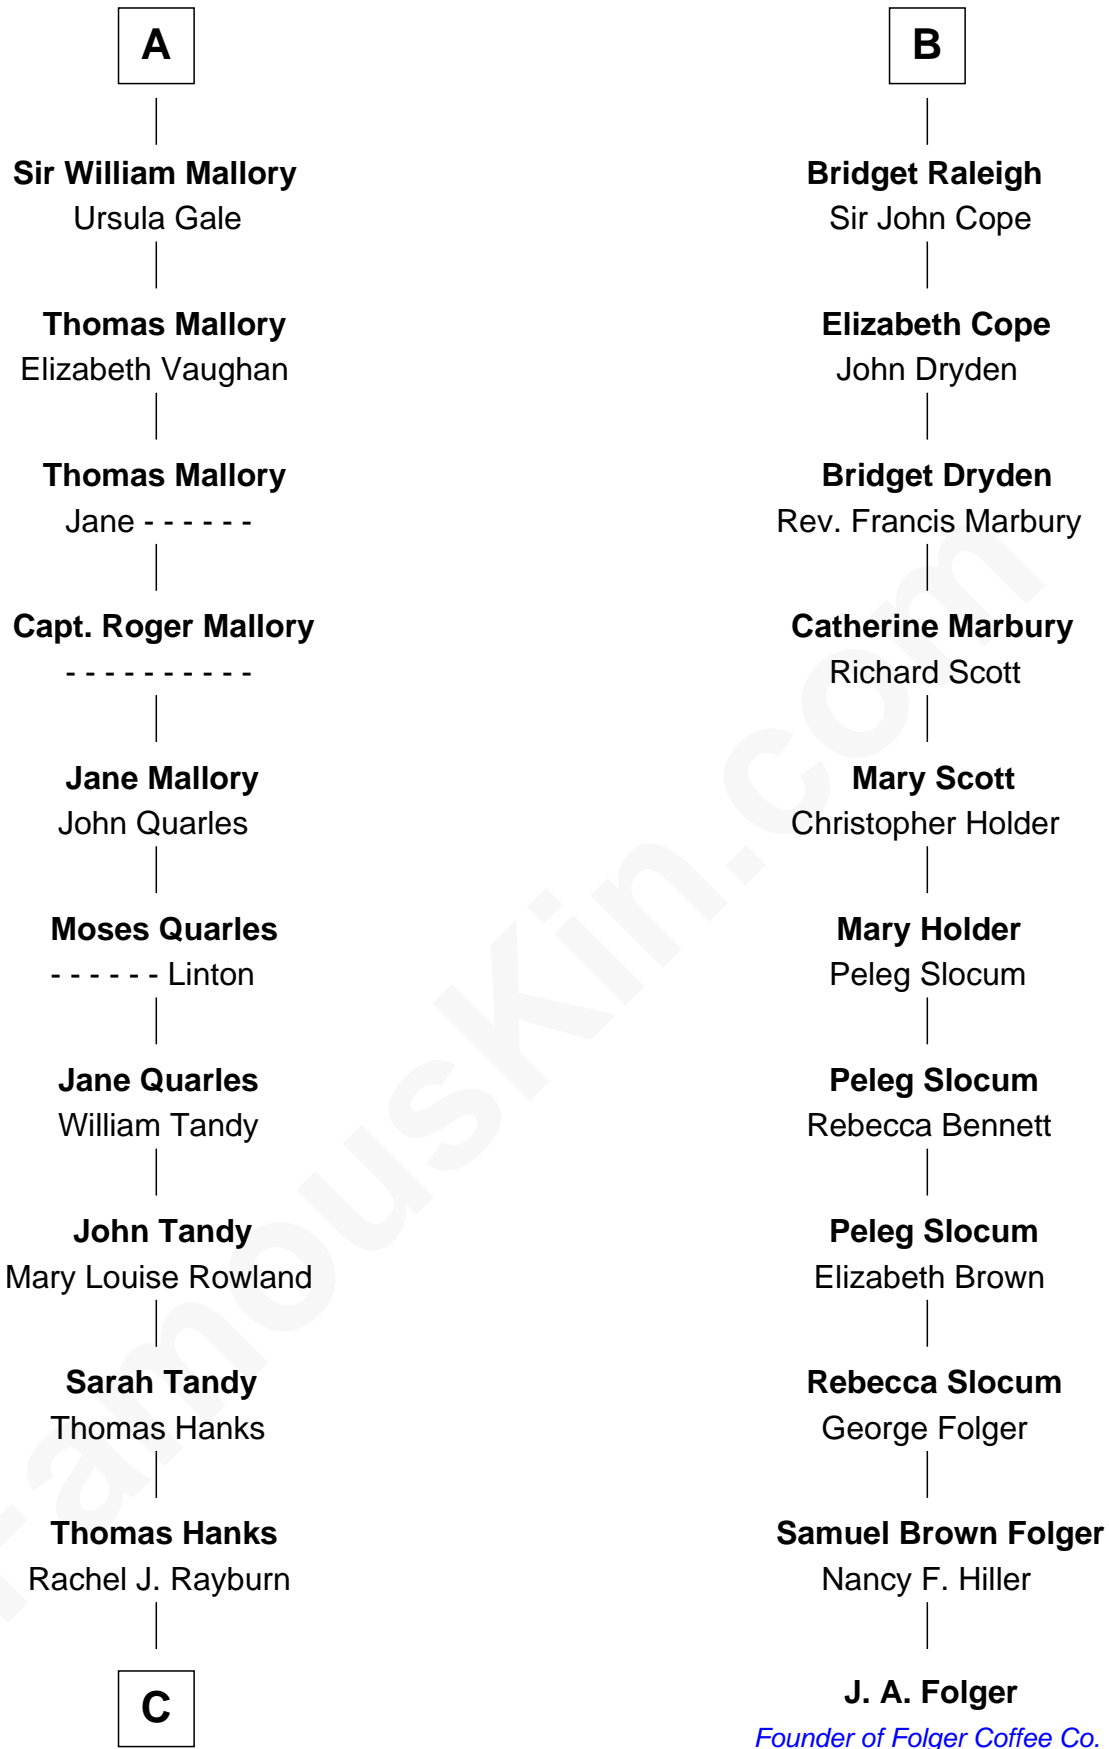

**FamousKin.com**  
**Relationship Chart of**  
**Tom Hanks**  
*Movie Actor*

17th cousin 3 times removed of

**J. A. Folger**  
*Founder of Folger Coffee Company*

**Edmund Fitzalan**  
 Alice de Warenne

**C**

—  
**Daniel Boone Hanks**  
Mary Catherine Mefford

—  
**Ernest Buel Hanks**  
Gladys Hilda Ball

—  
**Amos Mefford Hanks**  
Janet Marylyn Frager

—  
**Tom Hanks**  
*Movie Actor*

FamousKin.com