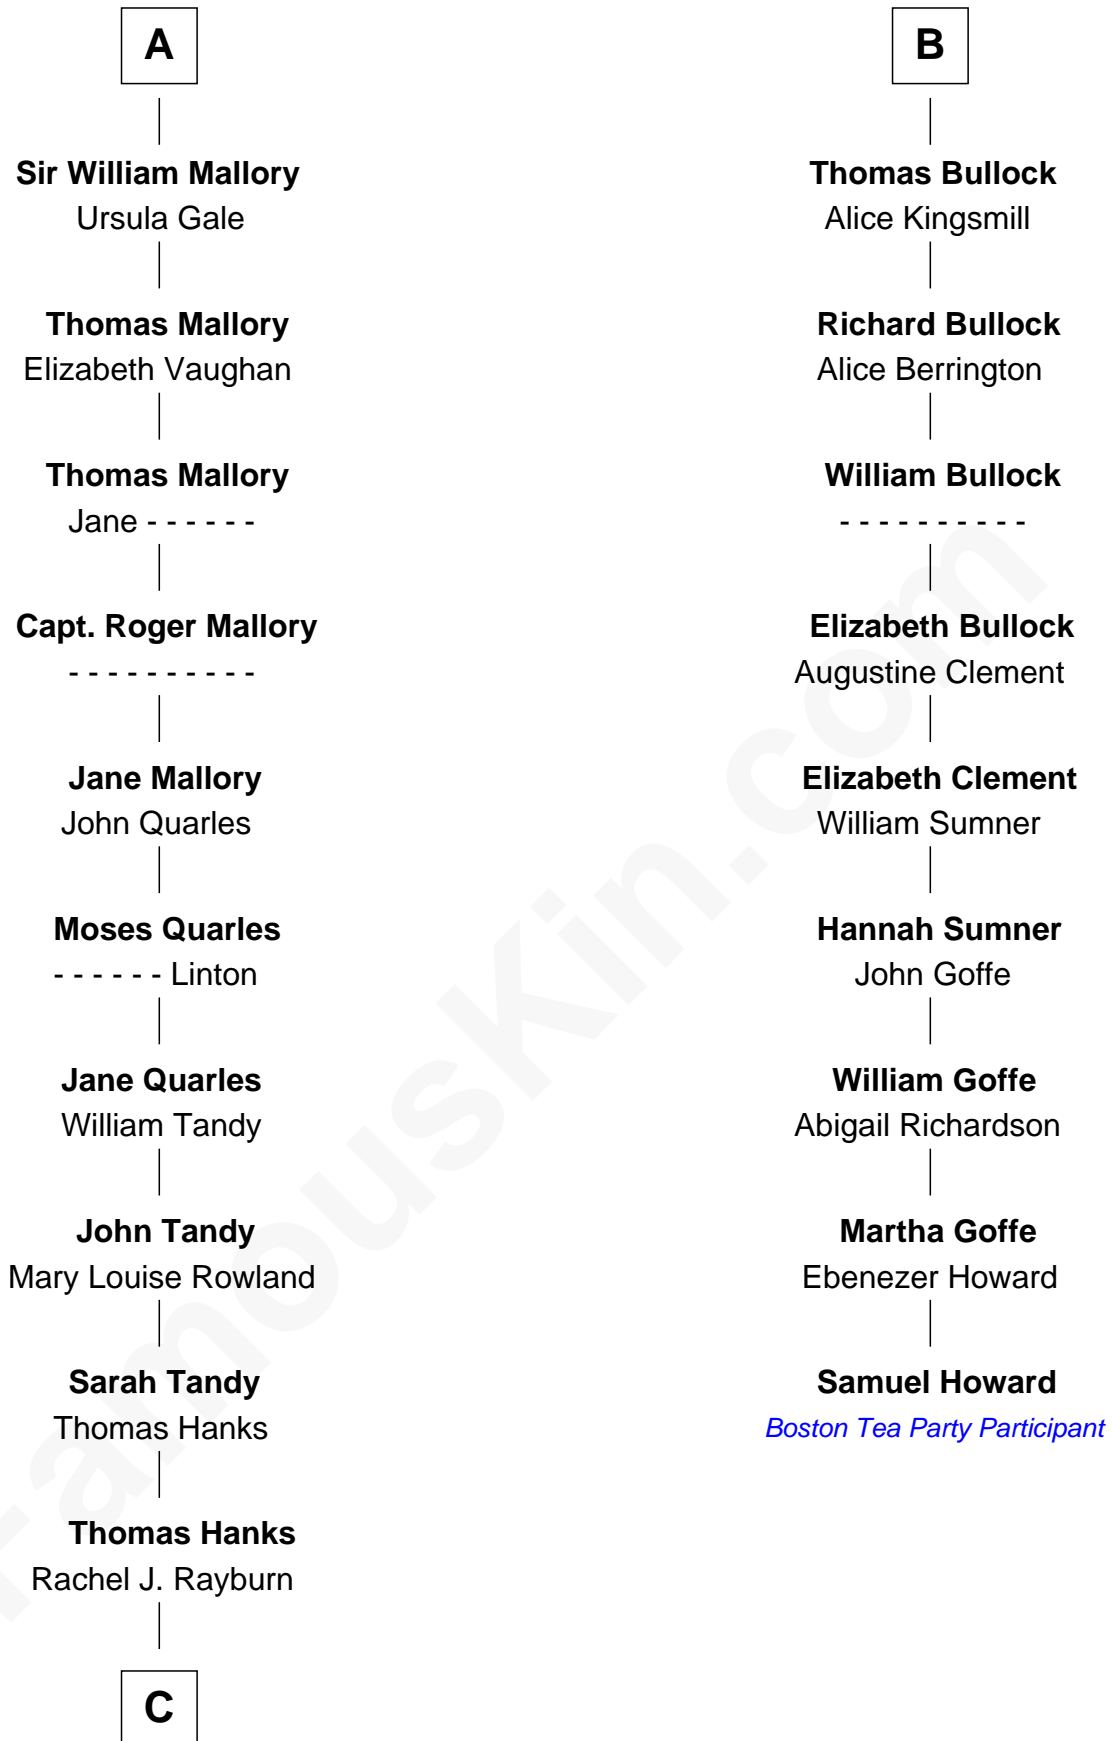

FamousKin.com Relationship Chart of

Tom Hanks

Movie Actor

15th cousin 5 times removed of

Samuel Howard

Boston Tea Party Participant

Edmund Fitzalan

Alice de Warenne

C

—
Daniel Boone Hanks
Mary Catherine Mefford

—
Ernest Buel Hanks
Gladys Hilda Ball

—
Amos Mefford Hanks
Janet Marylyn Frager

—
Tom Hanks
Movie Actor

FamousKin.com