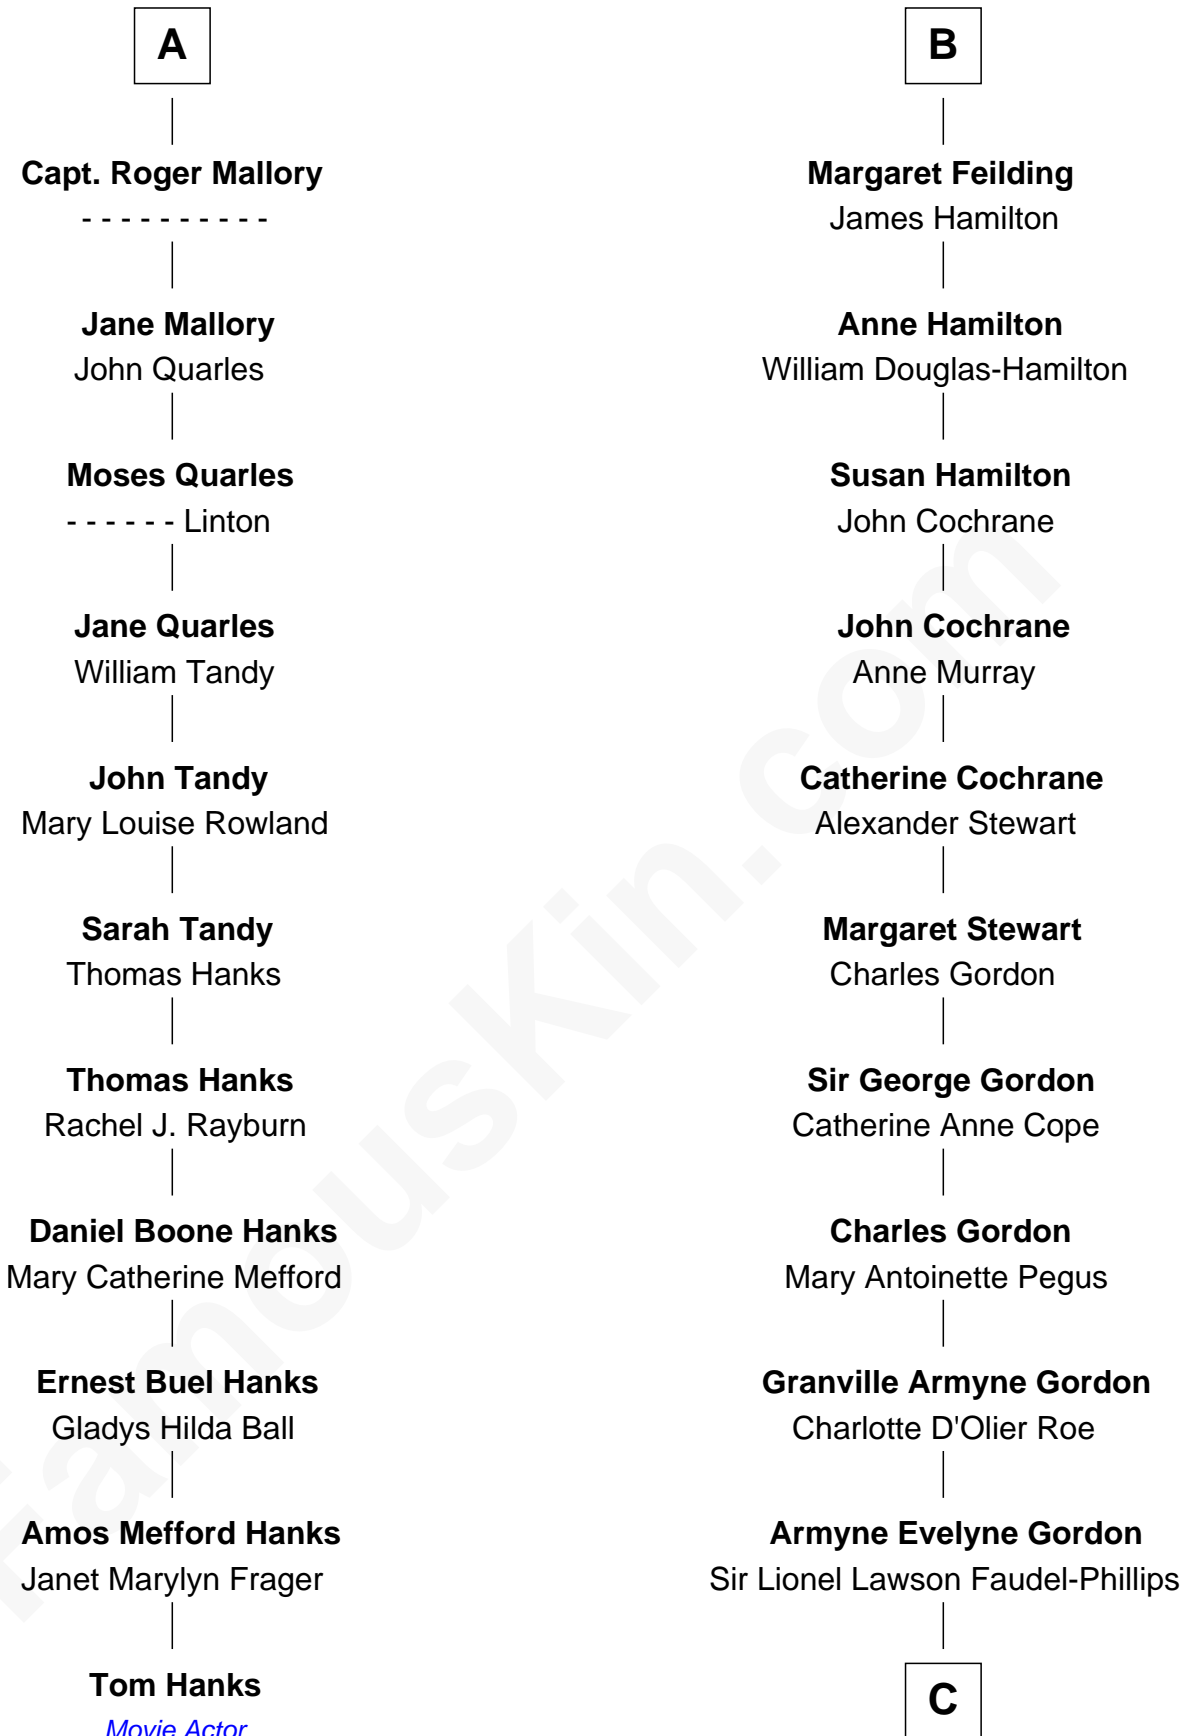

FamousKin.com Relationship Chart of

Tom Hanks

Movie Actor

17th cousin 3 times removed of

Cara Delevingne

Fashion Model and Movie Actress

Sir William FitzHugh

Margery Willoughby