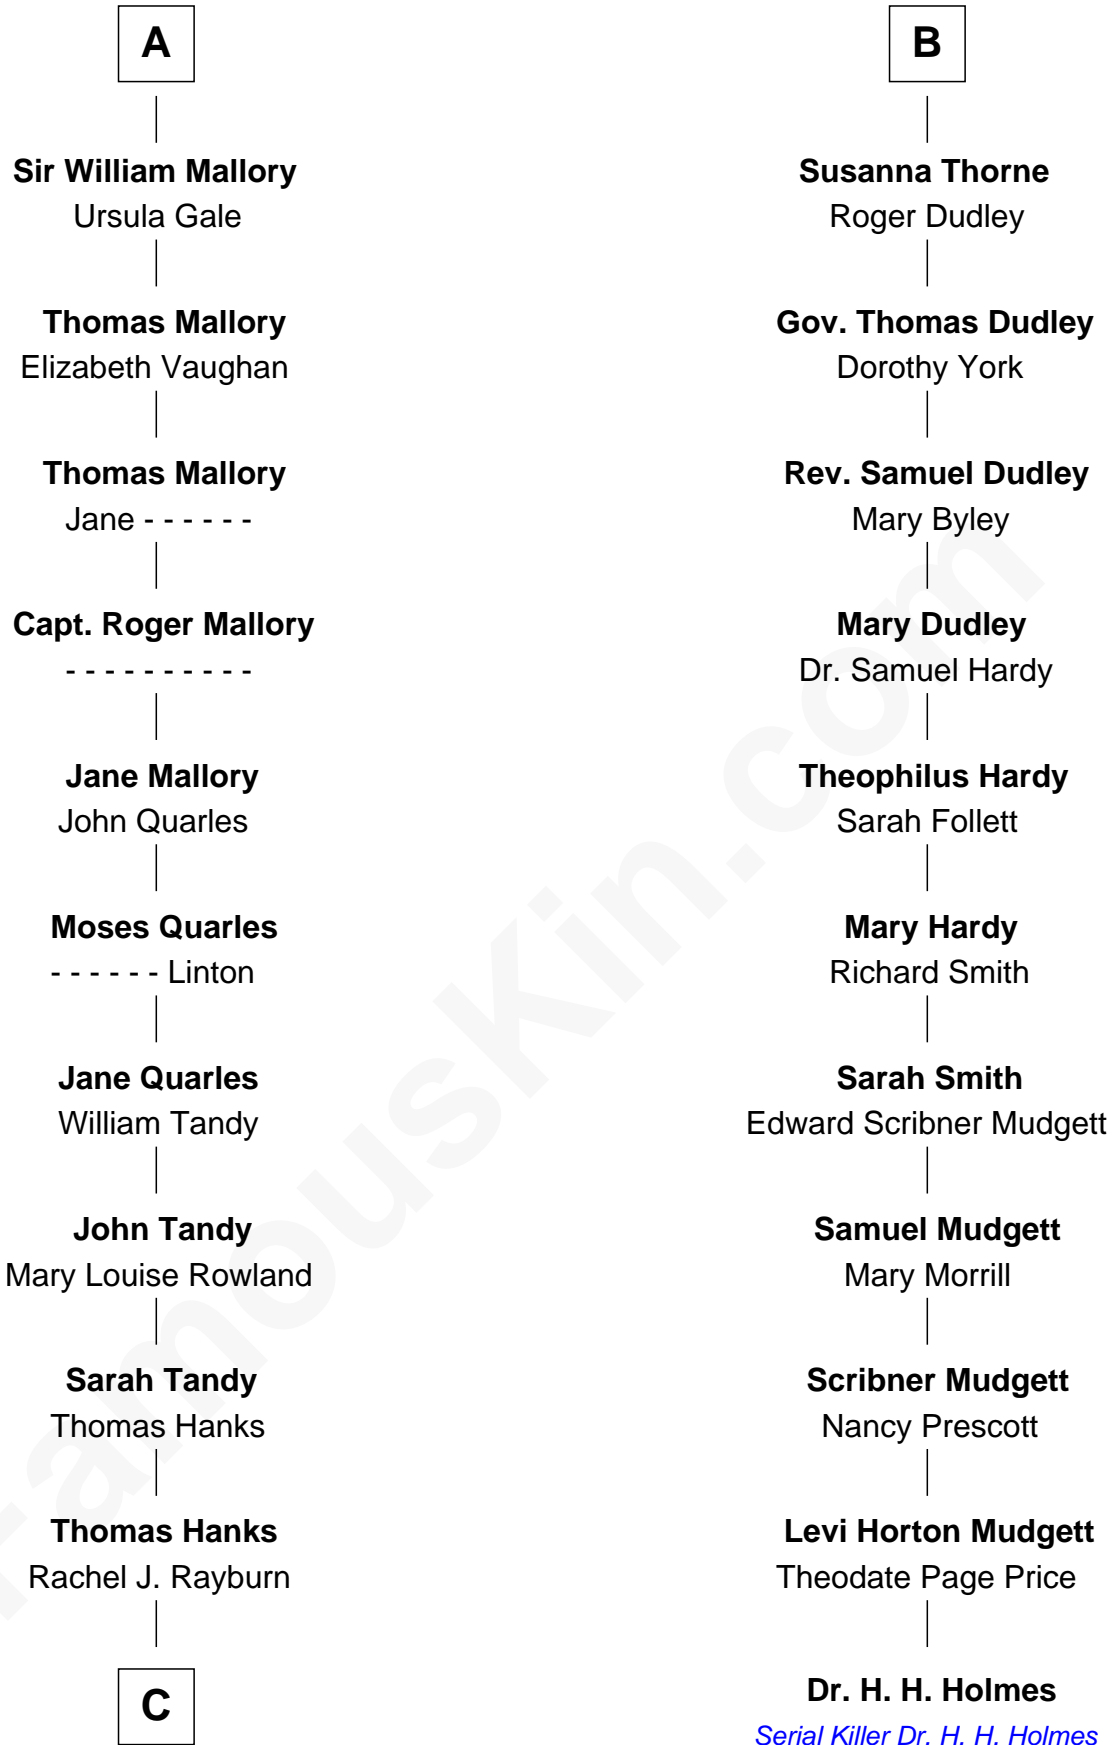

FamousKin.com Relationship Chart of

Tom Hanks

Movie Actor

17th cousin 3 times removed of

Dr. H. H. Holmes

Serial Killer aka "Devil in the White City"

C

—
Daniel Boone Hanks
Mary Catherine Mefford

—
Ernest Buel Hanks
Gladys Hilda Ball

—
Amos Mefford Hanks
Janet Marylyn Frager

—
Tom Hanks
Movie Actor

FamousKin.com