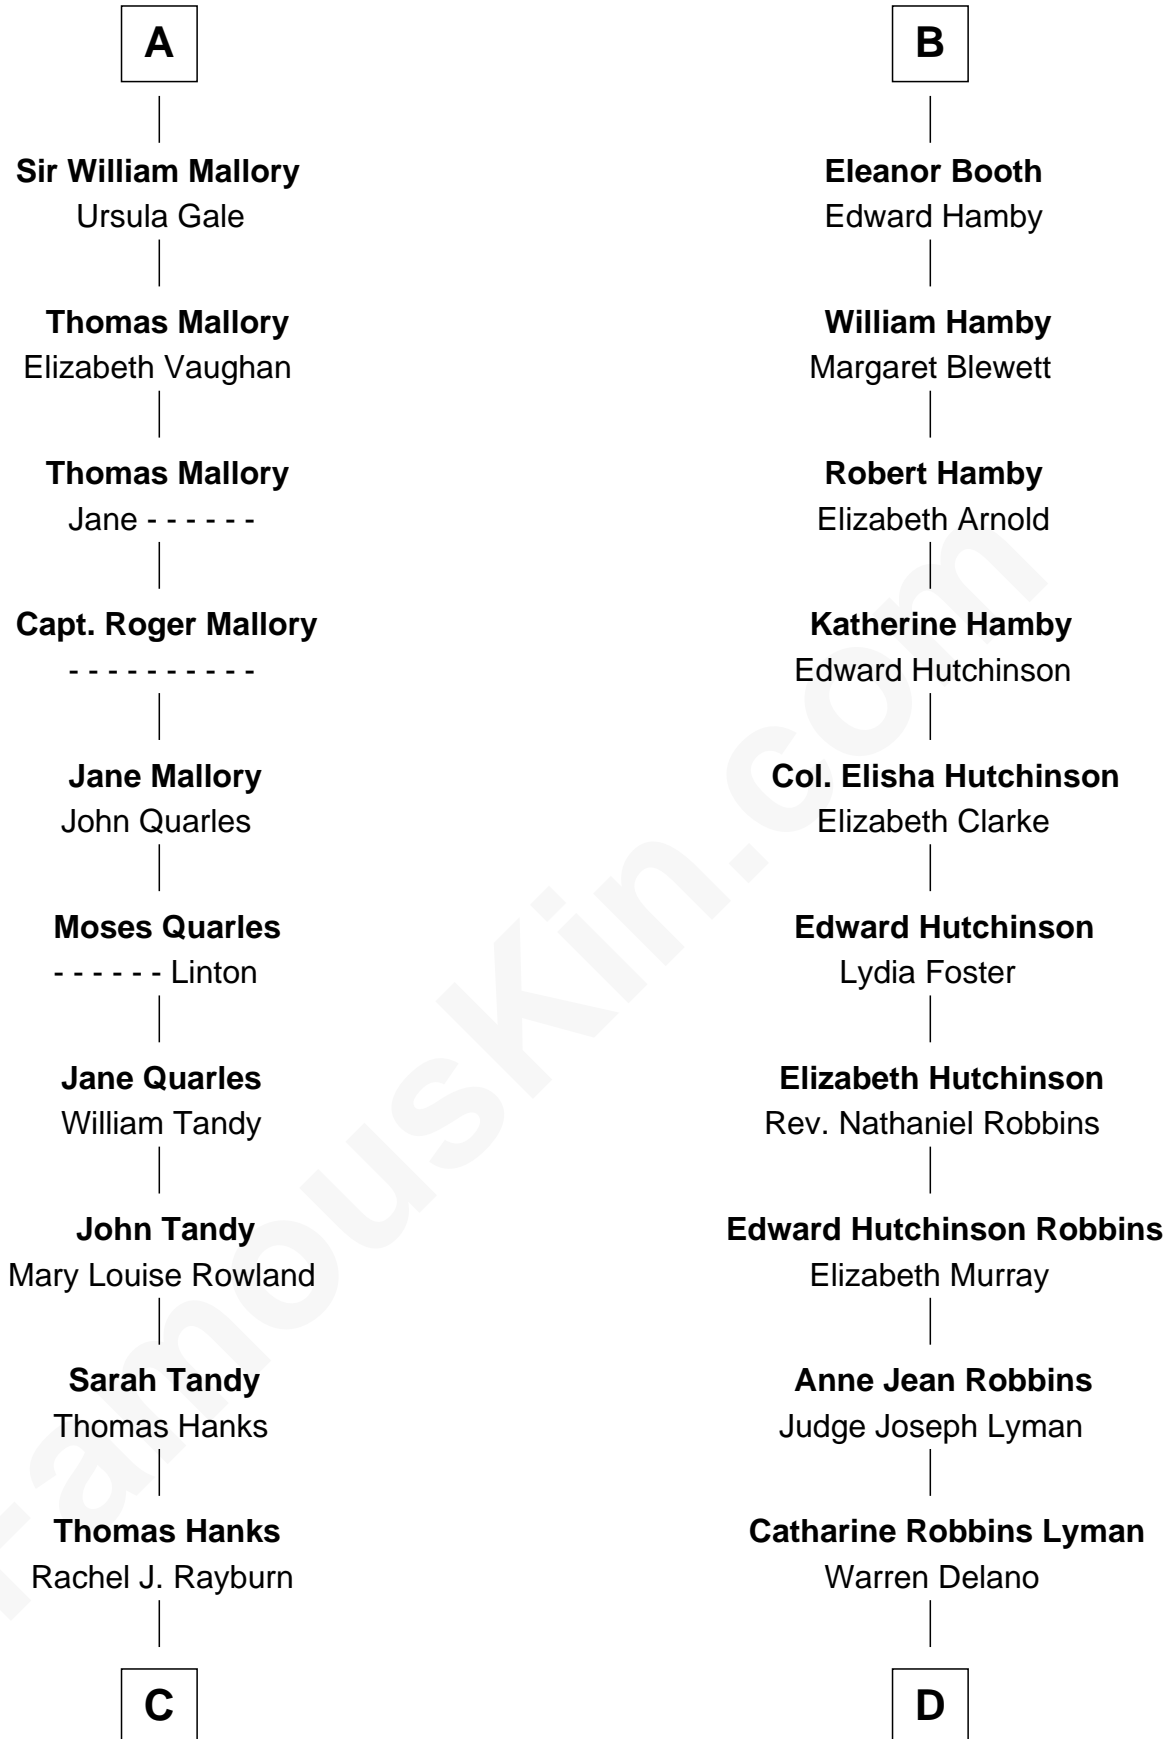

FamousKin.com
Relationship Chart of
Tom Hanks
Movie Actor

18th cousin 2 times removed of
Franklin D. Roosevelt
32nd U.S. President

FamousKin.com