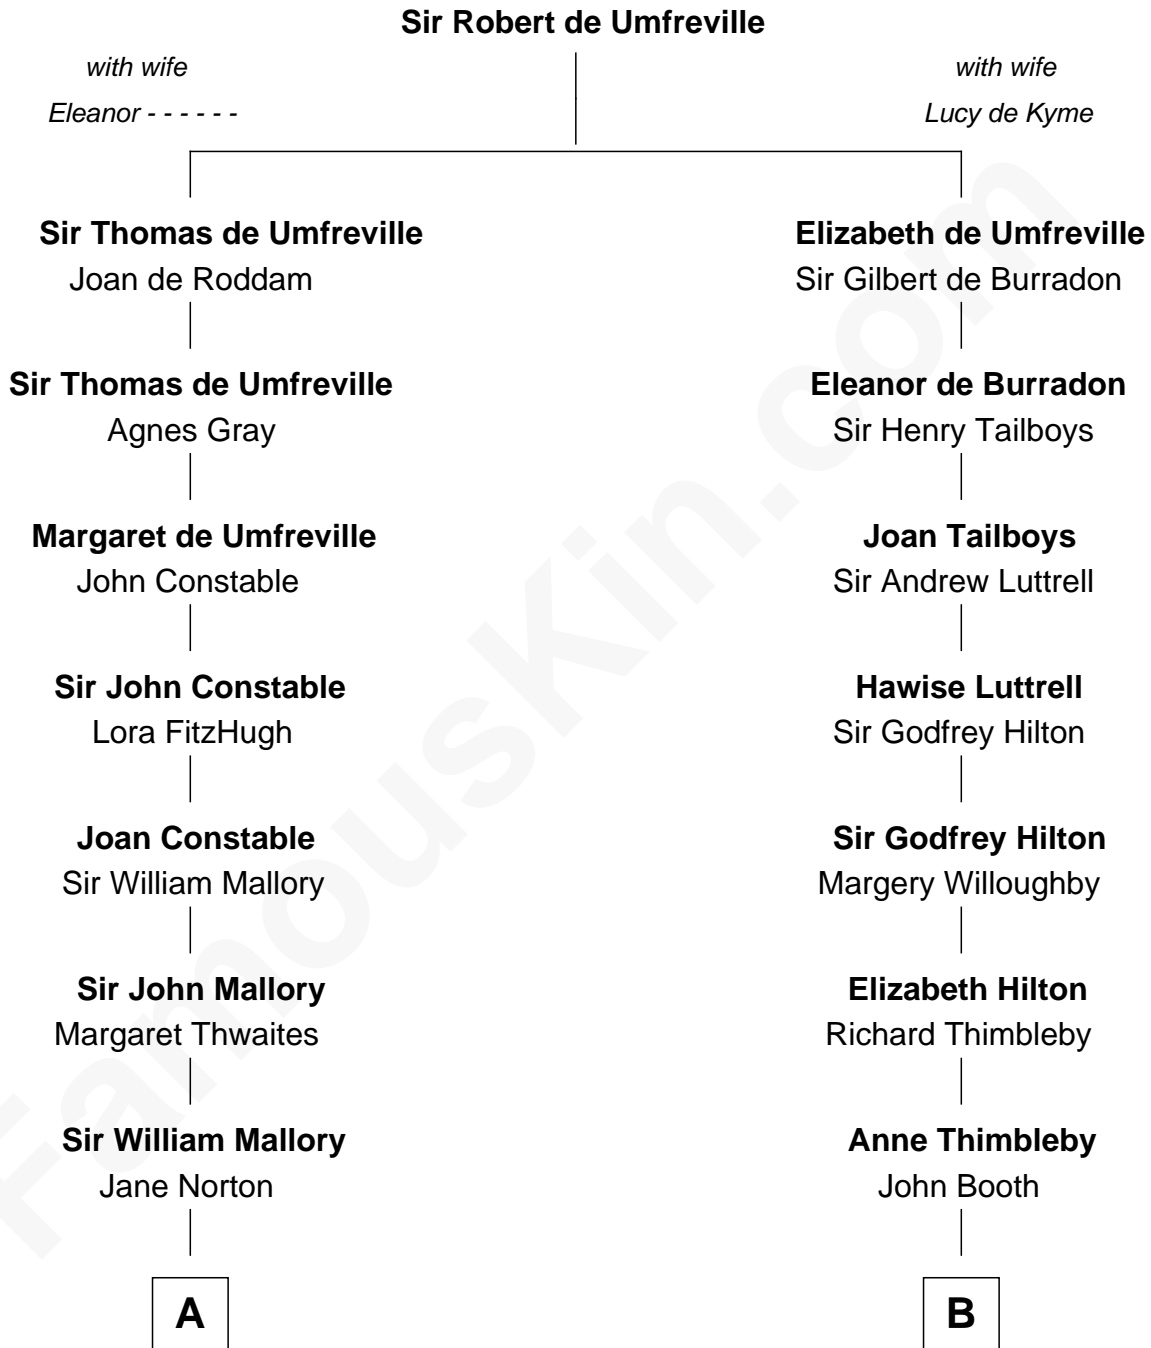

FamousKin.com
Relationship Chart of
Tom Hanks
Movie Actor

18th cousin 2 times removed of
Franklin D. Roosevelt
32nd U.S. President

FamousKin.com