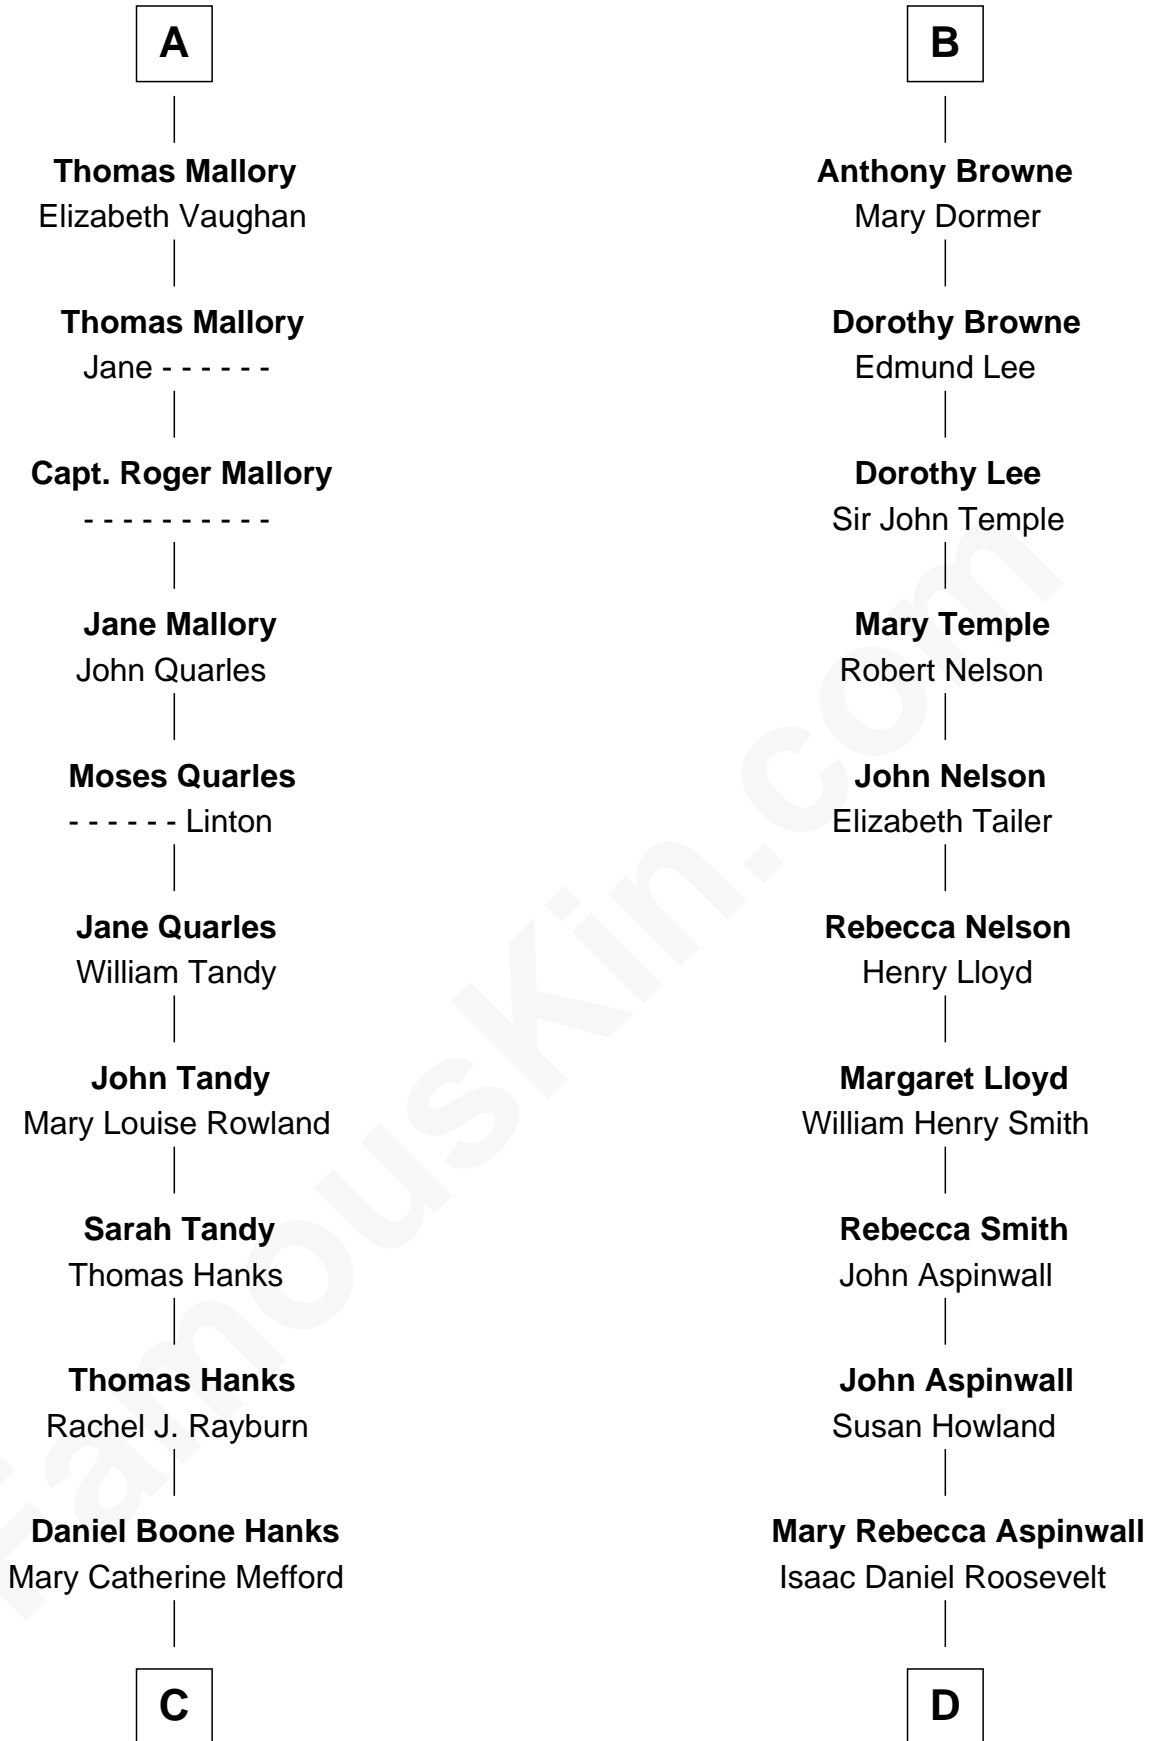

FamousKin.com Relationship Chart of

Tom Hanks

Movie Actor

18th cousin 1 time removed of

Franklin D. Roosevelt

32nd U.S. President

Sir Roger le Strange

Aline Fitzalan

Lucy le Strange
Sir William Willoughby

Margery Willoughby
Sir William FitzHugh

Lora FitzHugh
Sir John Constable

Joan Constable
Sir William Mallory

Sir John Mallory
Margaret Thwaites

Sir William Mallory
Jane Norton

Sir William Mallory
Ursula Gale

A

John le Strange
Maud de Mohun

Richard le Strange
Elizabeth de Cobham

John le Strange
Jacquetta Woodville

Joan le Strange
George Stanley

Sir Thomas Stanley
Anne Hastings

Margaret Stanley
Robert Radcliffe

Jane Radcliffe
Anthony Browne

B

FamousKin.com