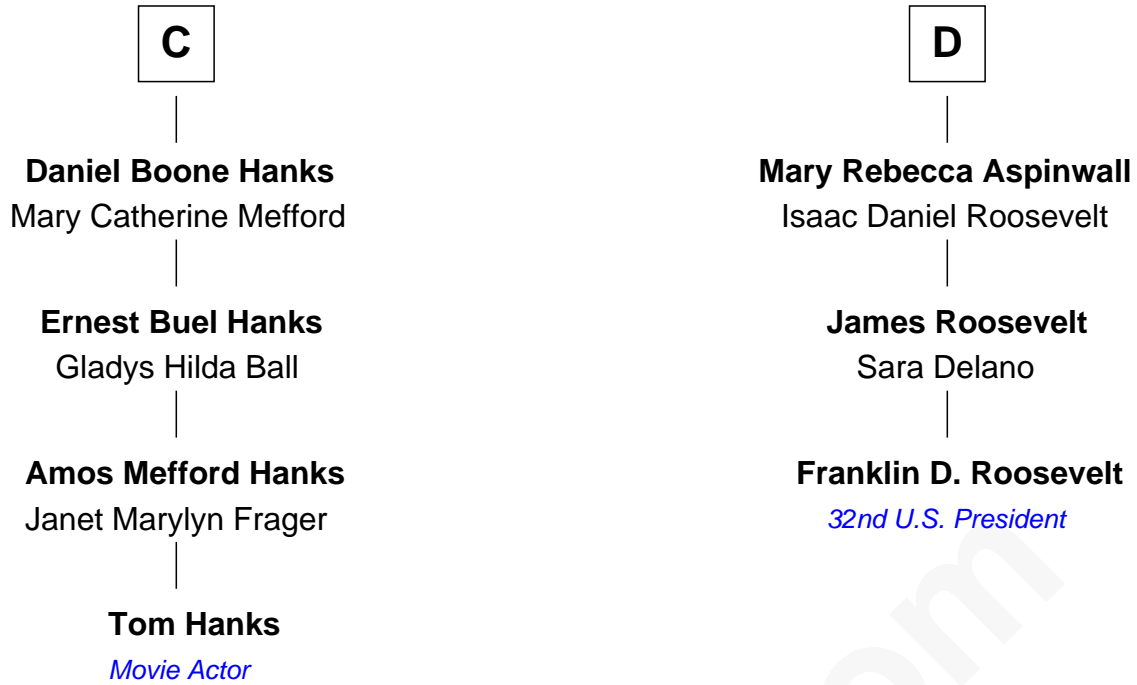

FamousKin.com Relationship Chart of

Tom Hanks

Movie Actor

19th cousin 1 time removed of

Franklin D. Roosevelt

32nd U.S. President

Sir John Grey

with wife
Avice Marmion

with wife
Katherine FitzAlan

FamousKin.com