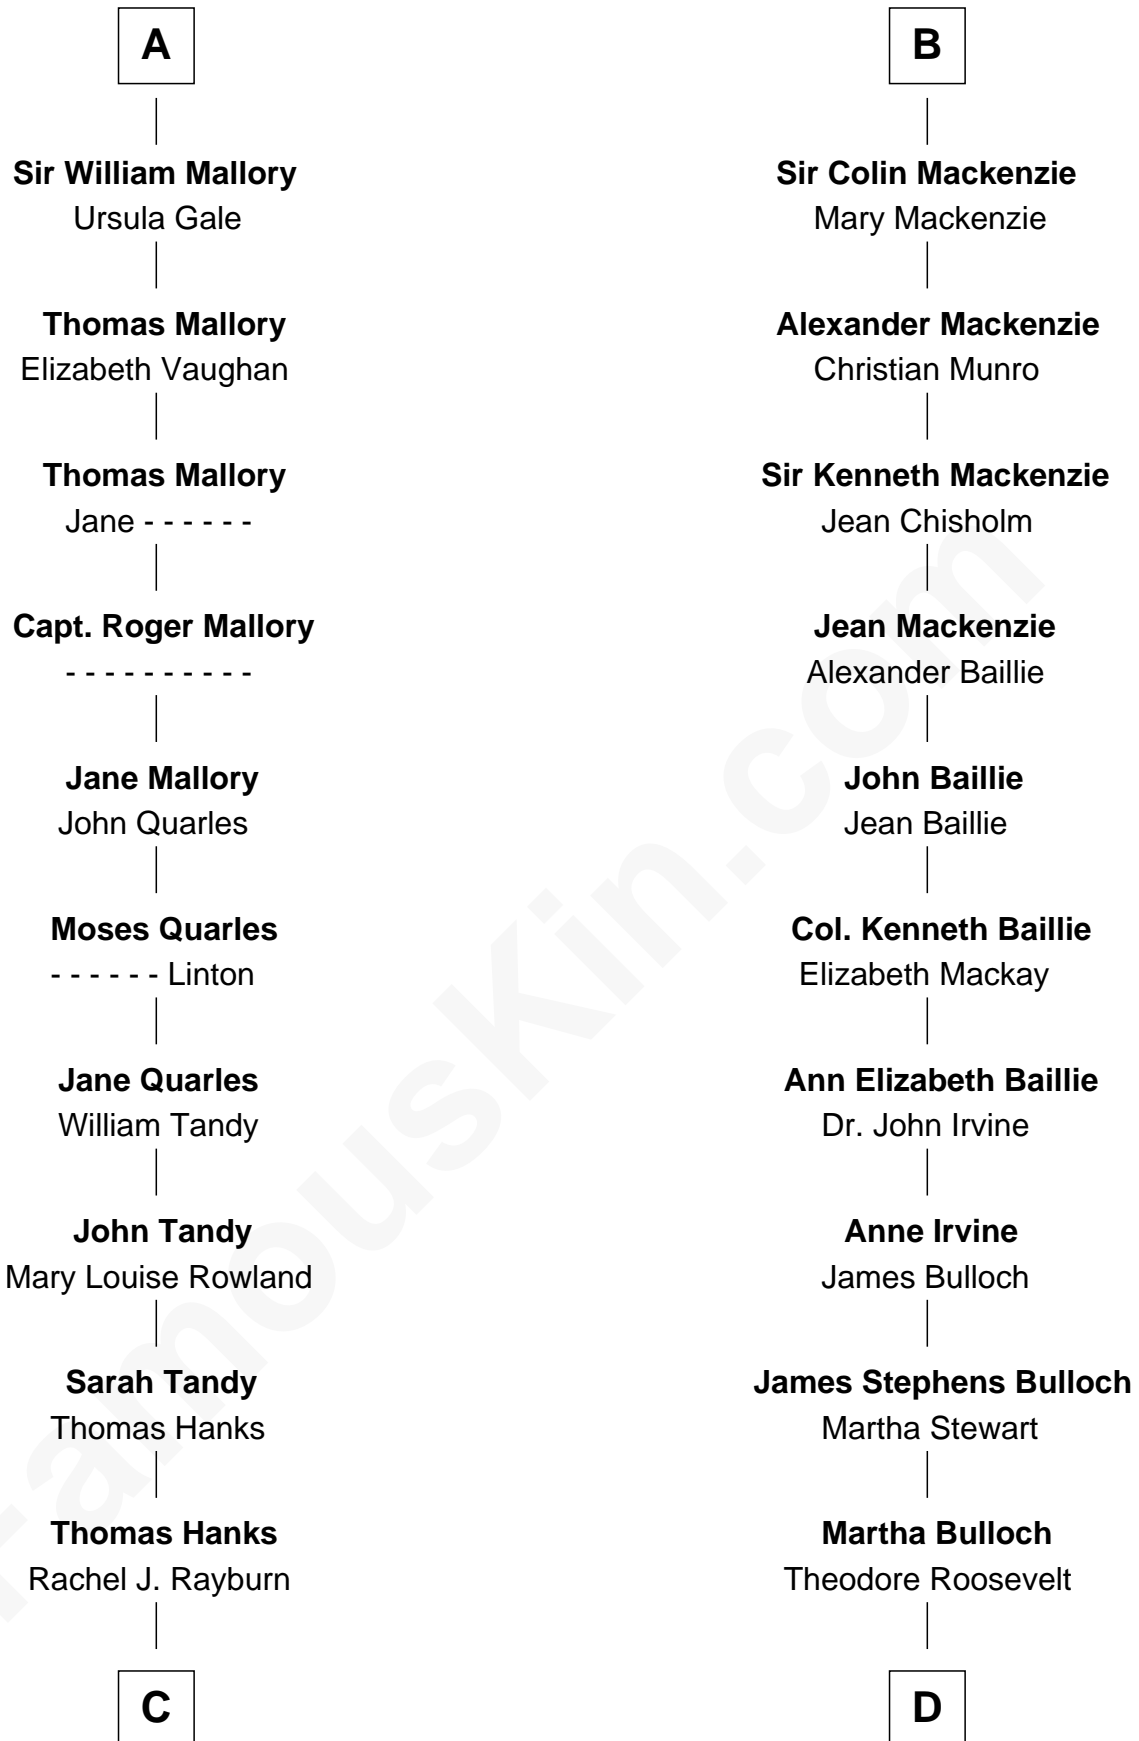

FamousKin.com Relationship Chart of

Tom Hanks

Movie Actor

18th cousin 2 times removed of

Eleanor Roosevelt

First Lady of President Franklin D. Roosevelt

Edmund Fitzalan

Alice de Warenne

C

Daniel Boone Hanks
Mary Catherine Mefford

Ernest Buel Hanks
Gladys Hilda Ball

Amos Mefford Hanks
Janet Marylyn Frager

Tom Hanks
Movie Actor

D

Elliott Roosevelt
Anna Rebecca Hall

Eleanor Roosevelt
First Lady of Franklin Roosevelt