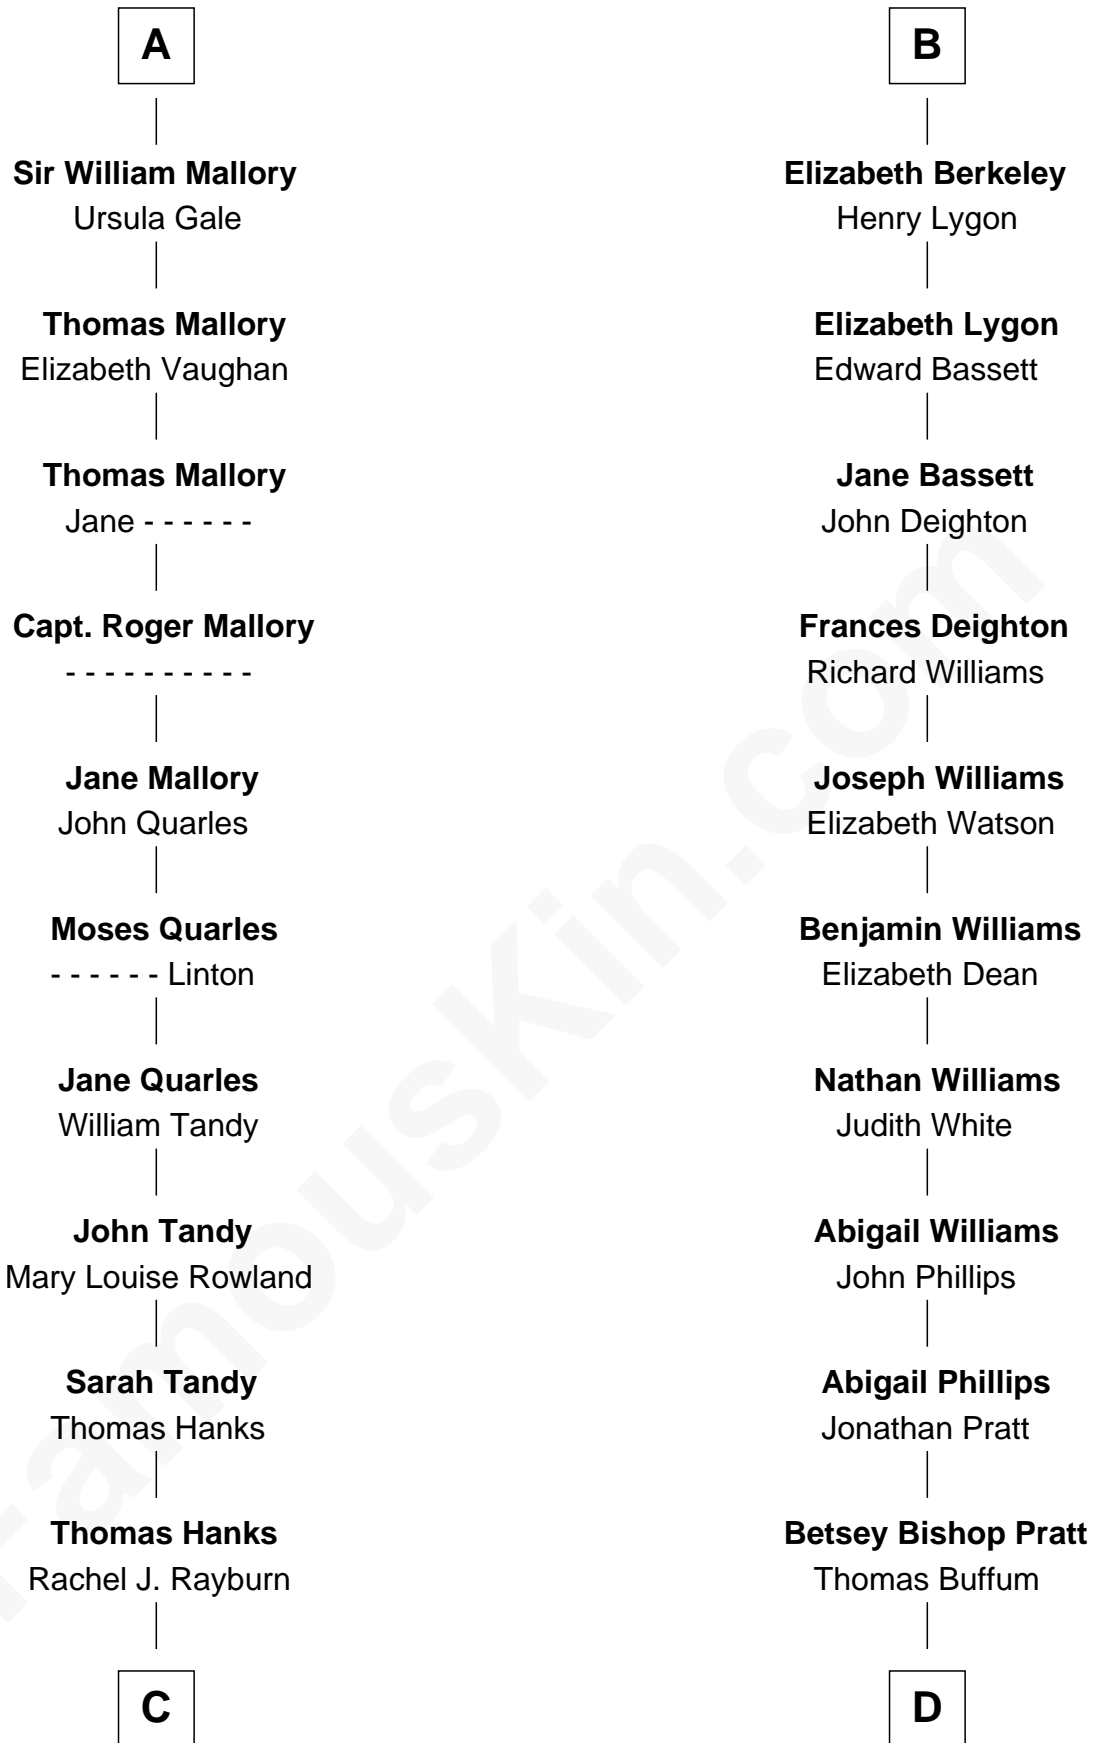

FamousKin.com Relationship Chart of

Tom Hanks

Movie Actor

20th cousin 1 time removed of

James Taylor

Singer-Songwriter

Edmund Fitzalan

Alice de Warenne

C

Daniel Boone Hanks
Mary Catherine Mefford

Ernest Buel Hanks
Gladys Hilda Ball

Amos Mefford Hanks
Janet Marylyn Frager

Tom Hanks
Movie Actor

D

Eliza Ann Buffum
Granville Hall Leonard

Emily Roxanna Leonard
Stanford Lyman Haynes

Theodosia Haynes
Alexander Taylor

Dr. Isaac Montrose Taylor
Gertrude Arline Woodard

James Taylor
Singer-Songwriter

FamousKin.com