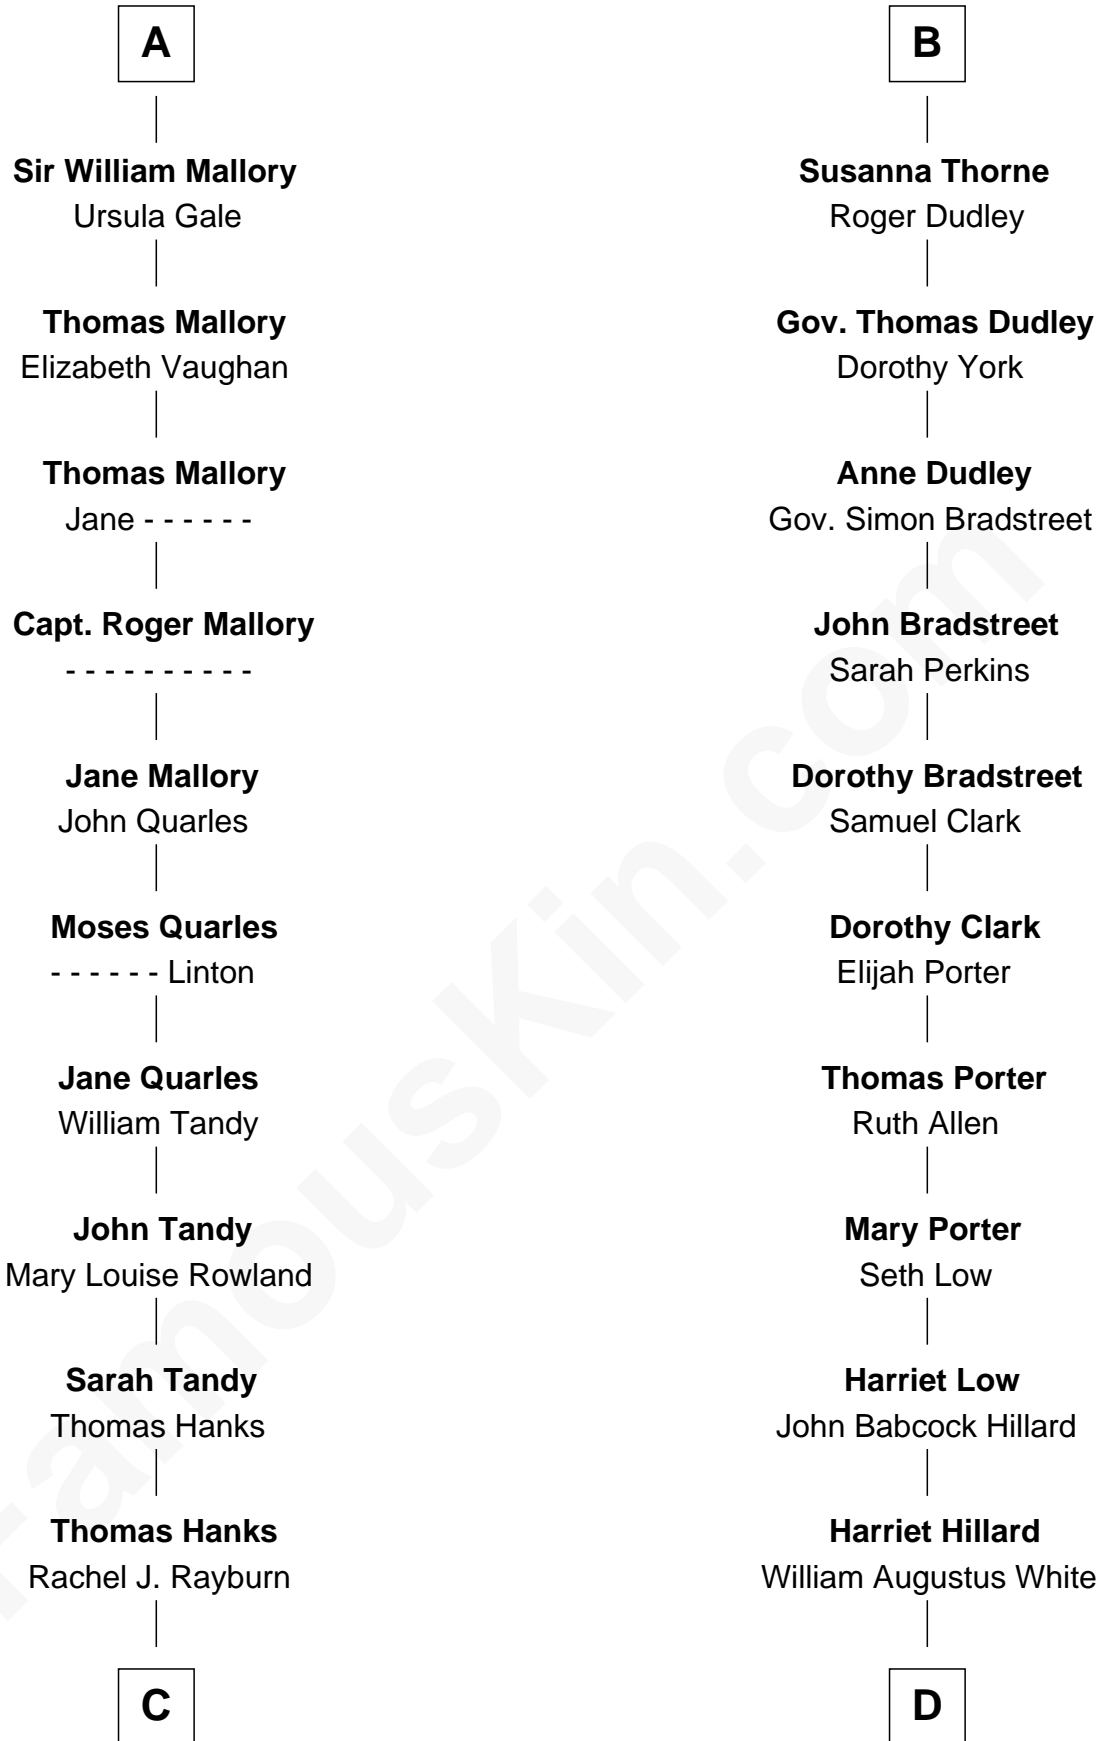

FamousKin.com Relationship Chart of

Tom Hanks

Movie Actor

19th cousin 1 time removed of

Bill Weld

68th Governor of Massachusetts

Sir John Grey

Avice Marmion

C

Daniel Boone Hanks
Mary Catherine Mefford

Ernest Buel Hanks
Gladys Hilda Ball

Amos Mefford Hanks
Janet Marylyn Frager

Tom Hanks
Movie Actor

D

Margaret Low White
Francis Minot Weld

David Weld
Mary Blake Nichols