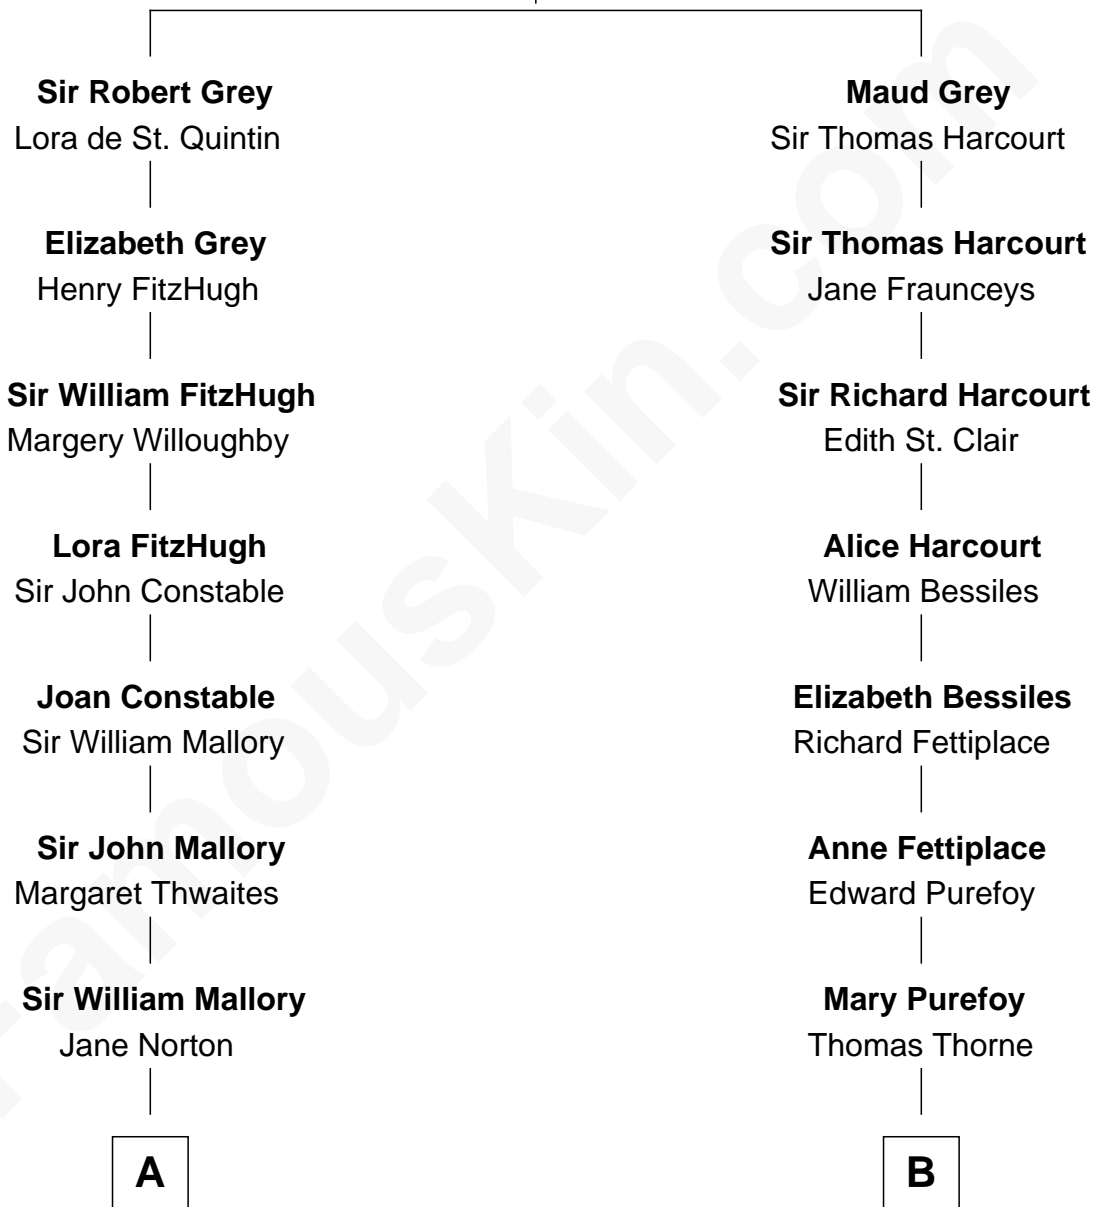

FamousKin.com Relationship Chart of

Tom Hanks

Movie Actor

19th cousin 1 time removed of

Bill Weld

68th Governor of Massachusetts

Sir John Grey

Avice Marmion

C

Daniel Boone Hanks
Mary Catherine Mefford

Ernest Buel Hanks
Gladys Hilda Ball

Amos Mefford Hanks
Janet Marylyn Frager

Tom Hanks
Movie Actor

D

Margaret Low White
Francis Minot Weld

David Weld
Mary Blake Nichols