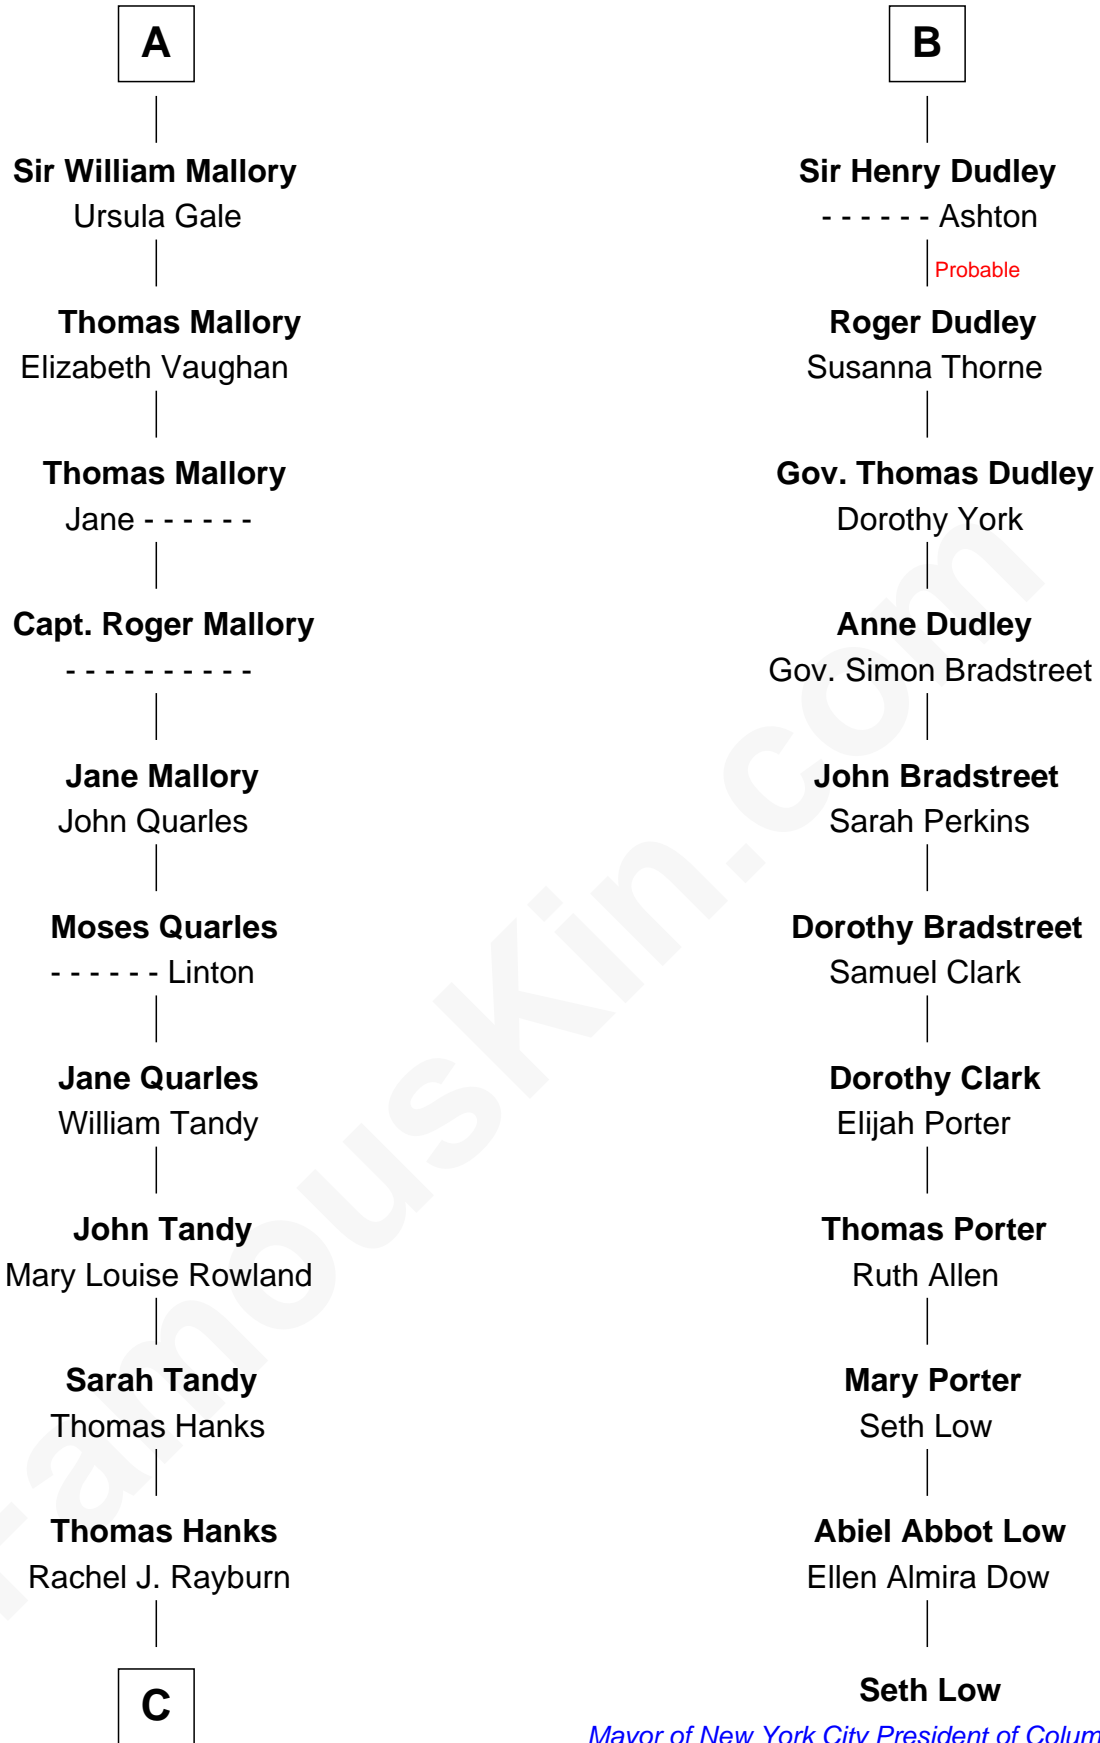

FamousKin.com Relationship Chart of

Tom Hanks

Movie Actor

17th cousin 3 times removed of

Seth Low

Mayor of New York City President of Columbia University

Edmund Fitzalan

Alice de Warenne

C

—
Daniel Boone Hanks
Mary Catherine Mefford

—
Ernest Buel Hanks
Gladys Hilda Ball

—
Amos Mefford Hanks
Janet Marylyn Frager

—
Tom Hanks
Movie Actor

FamousKin.com