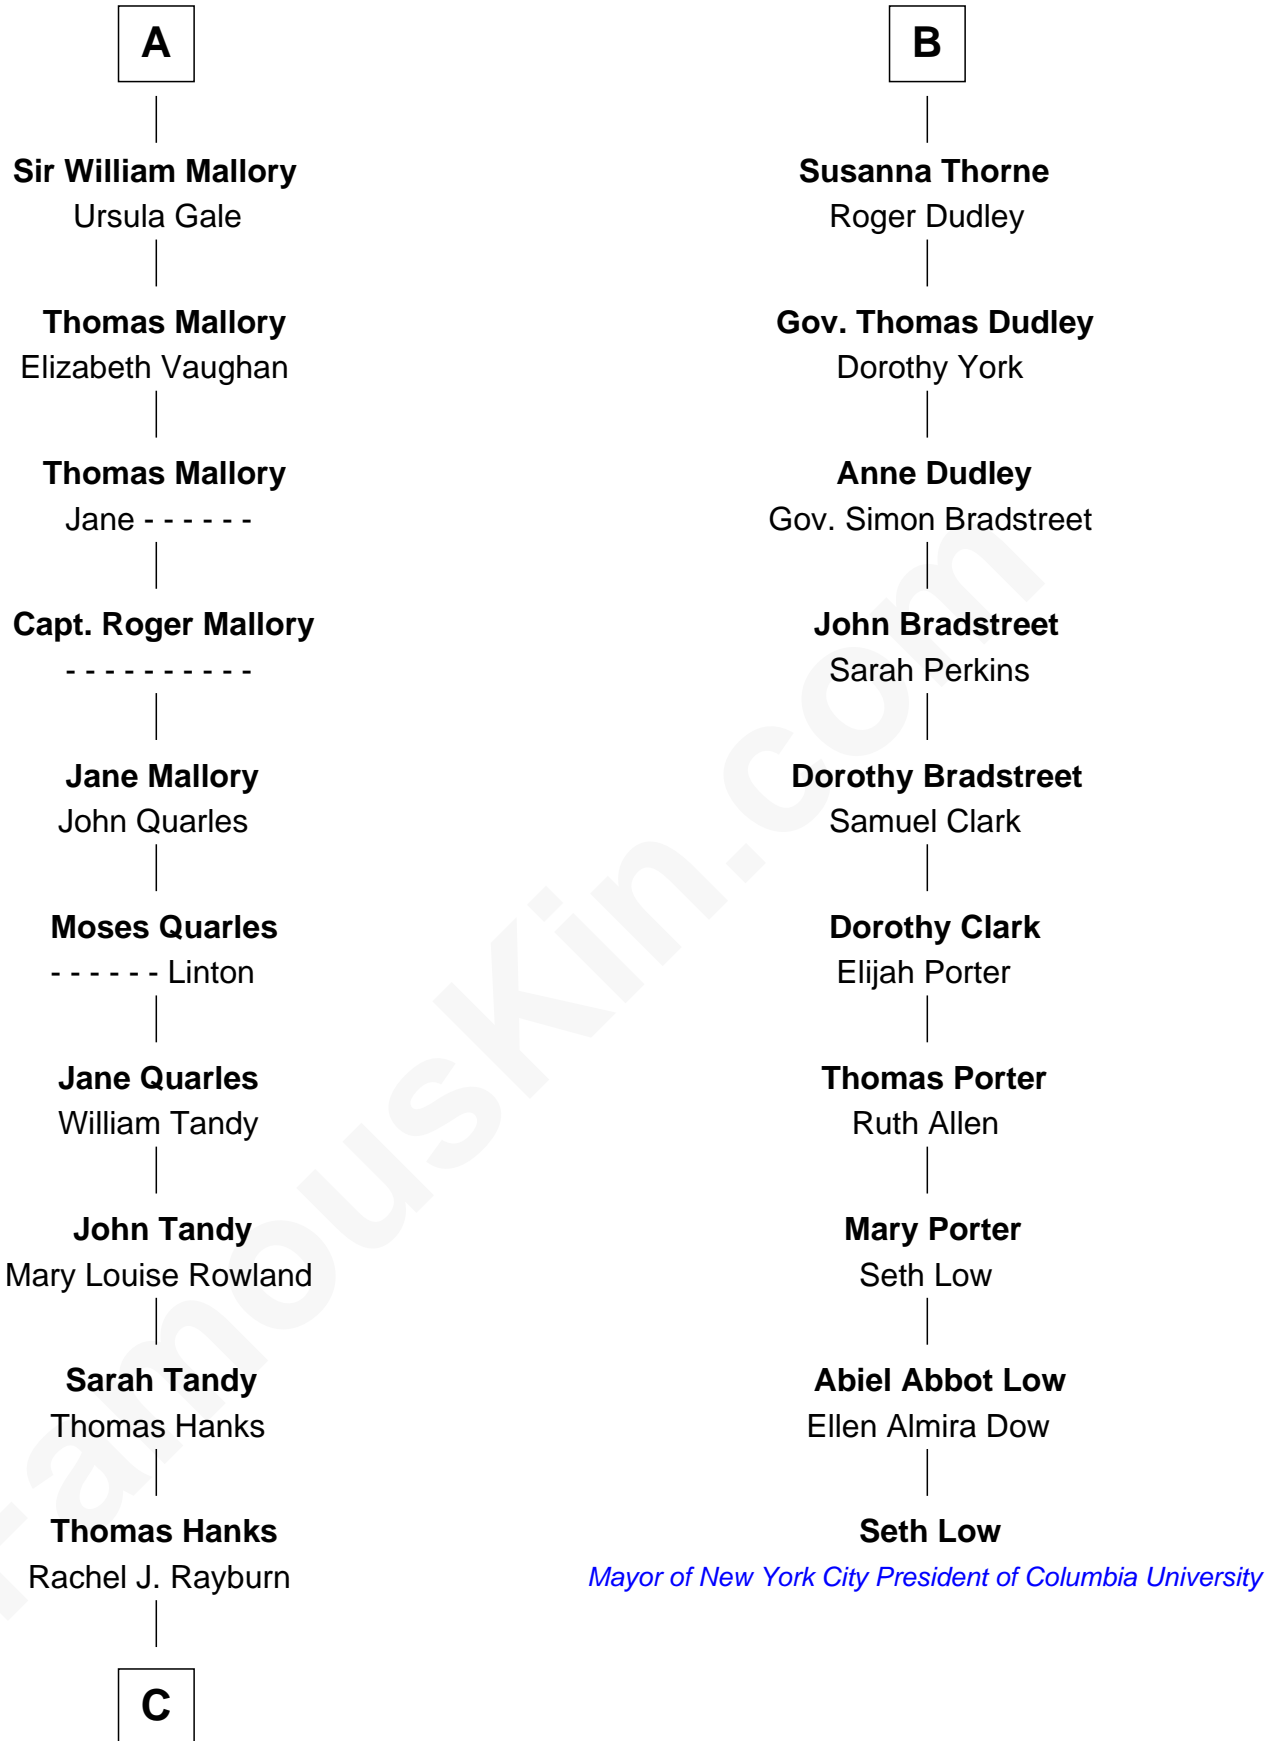

FamousKin.com Relationship Chart of

Tom Hanks

Movie Actor

16th cousin 4 times removed of

Seth Low

Mayor of New York City President of Columbia University

Sir John Grey

Avice Marmion

C

—
Daniel Boone Hanks
Mary Catherine Mefford

—
Ernest Buel Hanks
Gladys Hilda Ball

—
Amos Mefford Hanks
Janet Marylyn Frager

—
Tom Hanks
Movie Actor

FamousKin.com